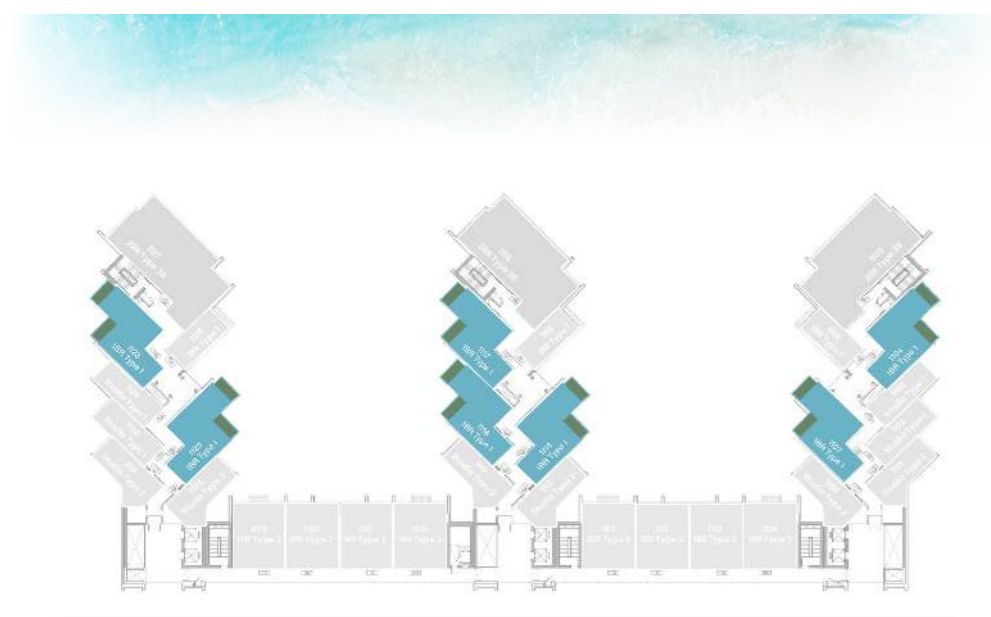

1 BEDROOM

LEVEL 11 & 12 TYPE 1

SUITE AREA	651.65 SQ.FT.	60.54 SQ.M.
BALCONY AREA	154.79 SQ.FT.	14.38 SQ.M.
TOTAL AREA	806.43 SQ.FT.	74.92 SQ.M.

UNIT

04, 07, 14, 17, 18, 25, 28