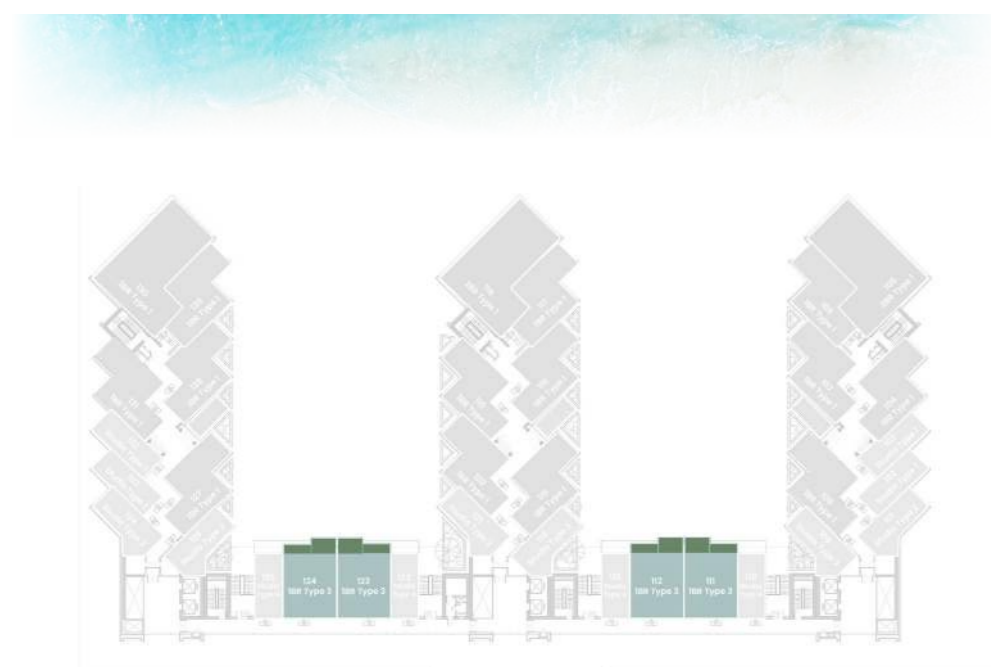

MASA

RESIDENCE

1 BEDROOM

LEVEL 1 TYPE 3

SUITE AREA	662.73 SQ.FT.	61.57 SQ.M.
BALCONY AREA	177.60 SQ.FT.	16.50 SQ.M.
TOTAL AREA	840.34 SQ.FT.	78.07 SQ.M.

UNIT

11, 12, 23, 24