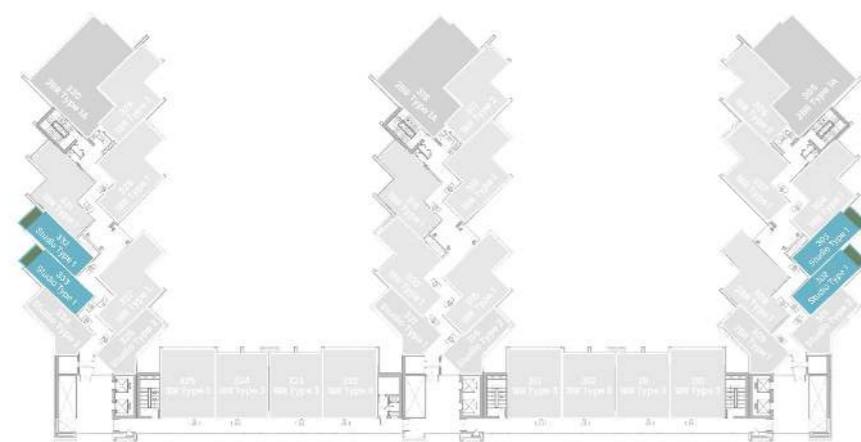

STUDIO

LEVEL 3 TYPE 1

SUITE AREA	327.55 SQ.FT.	30.43 SQ.M.
BALCONY AREA	104.19 SQ.FT.	9.68 SQ.M.
TOTAL AREA	431.74 SQ.FT.	40.11 SQ.M.

UNIT
02, 03, 32, 33