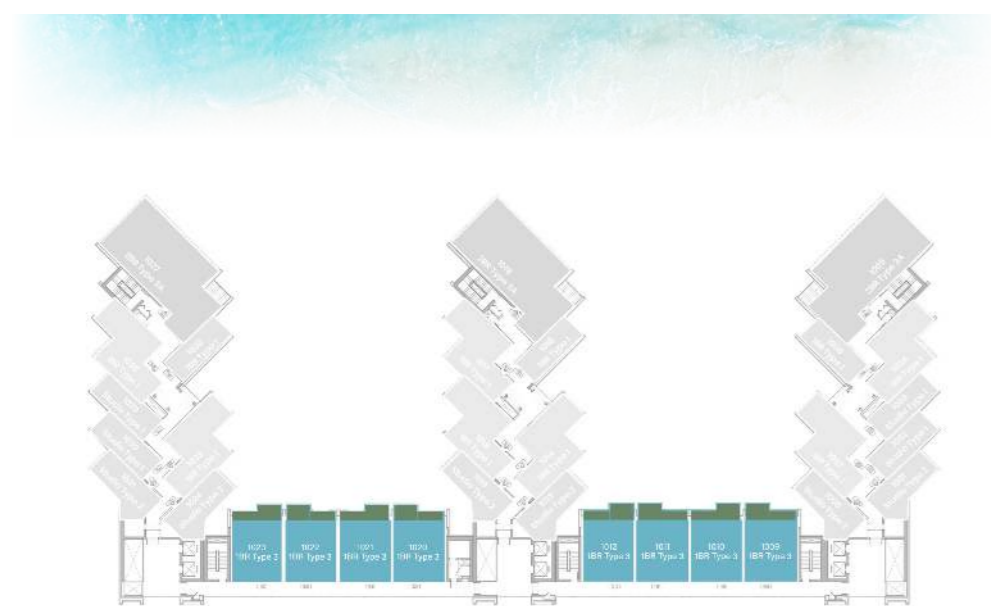

MASA

RESIDENCE

1 BEDROOM

LEVEL 10 TYPE 3

SUITE AREA	652.08 SQ.FT.	60.58 SQ.M.
BALCONY AREA	151.66 SQ.FT.	14.09 SQ.M.
TOTAL AREA	803.74 SQ.FT.	74.67 SQ.M.

UNIT

09, 10, 11, 12, 20, 21, 22, 23