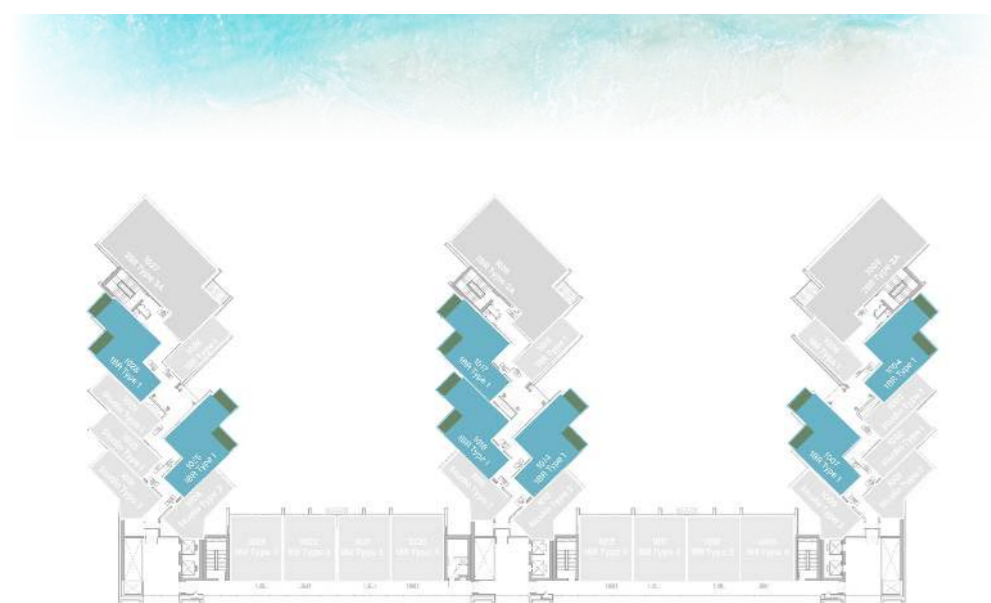

1 BEDROOM

LEVEL 10 TYPE 1

SUITE AREA	651.32 SQ.FT.	60.51 SQ.M.
BALCONY AREA	136.38 SQ.FT.	12.67 SQ.M.
TOTAL AREA	787.70 SQ.FT.	73.18 SQ.M.

UNIT

04, 07, 14, 17, 18, 25, 28