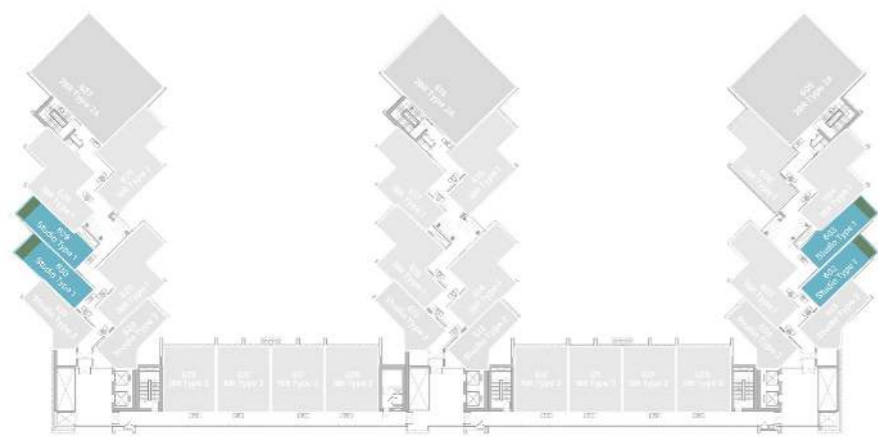

STUDIO

LEVEL 6 TYPE 1

SUITE AREA	327.98 SQ.FT.	30.47 SQ.M.
BALCONY AREA	104.19 SQ.FT.	9.68 SQ.M.
TOTAL AREA	432.17 SQ.FT.	40.15 SQ.M.

UNIT
02, 03, 29, 30