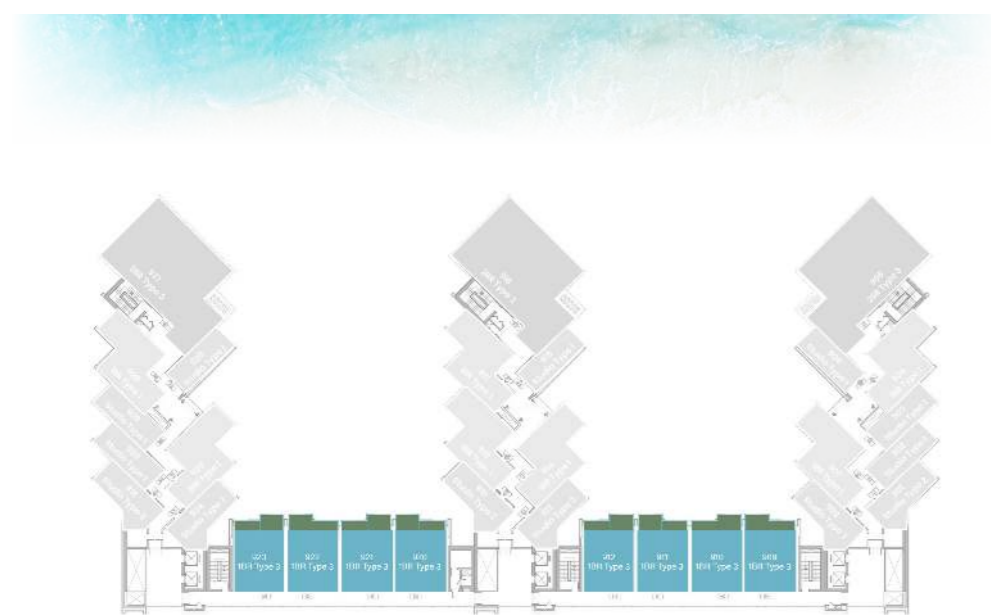

RESIDENCE

1 BEDROOM

LEVEL 9 TYPE 3

SUITE AREA	652.08 SQ.FT.	60.58 SQ.M.
BALCONY AREA	151.66 SQ.FT.	14.09 SQ.M.
TOTAL AREA	803.74 SQ.FT.	74.67 SQ.M.

UNIT

09, 10, 11, 12, 20, 21, 22, 23

2 BEDROOM

LEVEL 9 TYPE 3