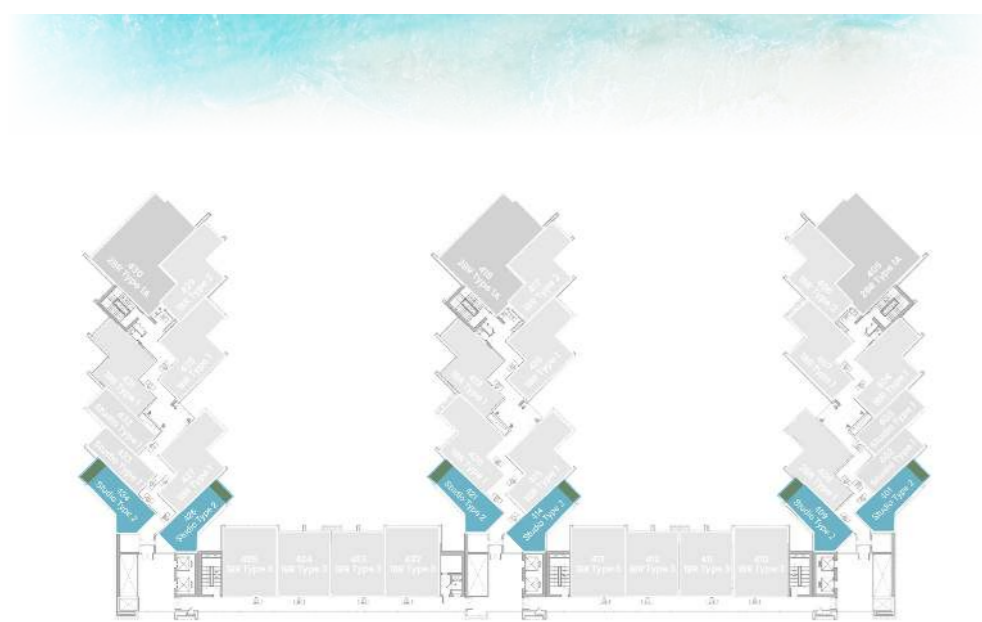

UNIT
02, 03, 32, 33

STUDIO

LEVEL 4 TYPE 2

SUITE AREA	349.07 SQ.FT.	32.43 SQ.M.
BALCONY AREA	103.87 SQ.FT.	9.65 SQ.M.
TOTAL AREA	452.95 SQ.FT.	42.08 SQ.M.

UNIT

01, 09, 14, 21, 26, 34

1 BEDROOM

LEVEL 4 TYPE 1