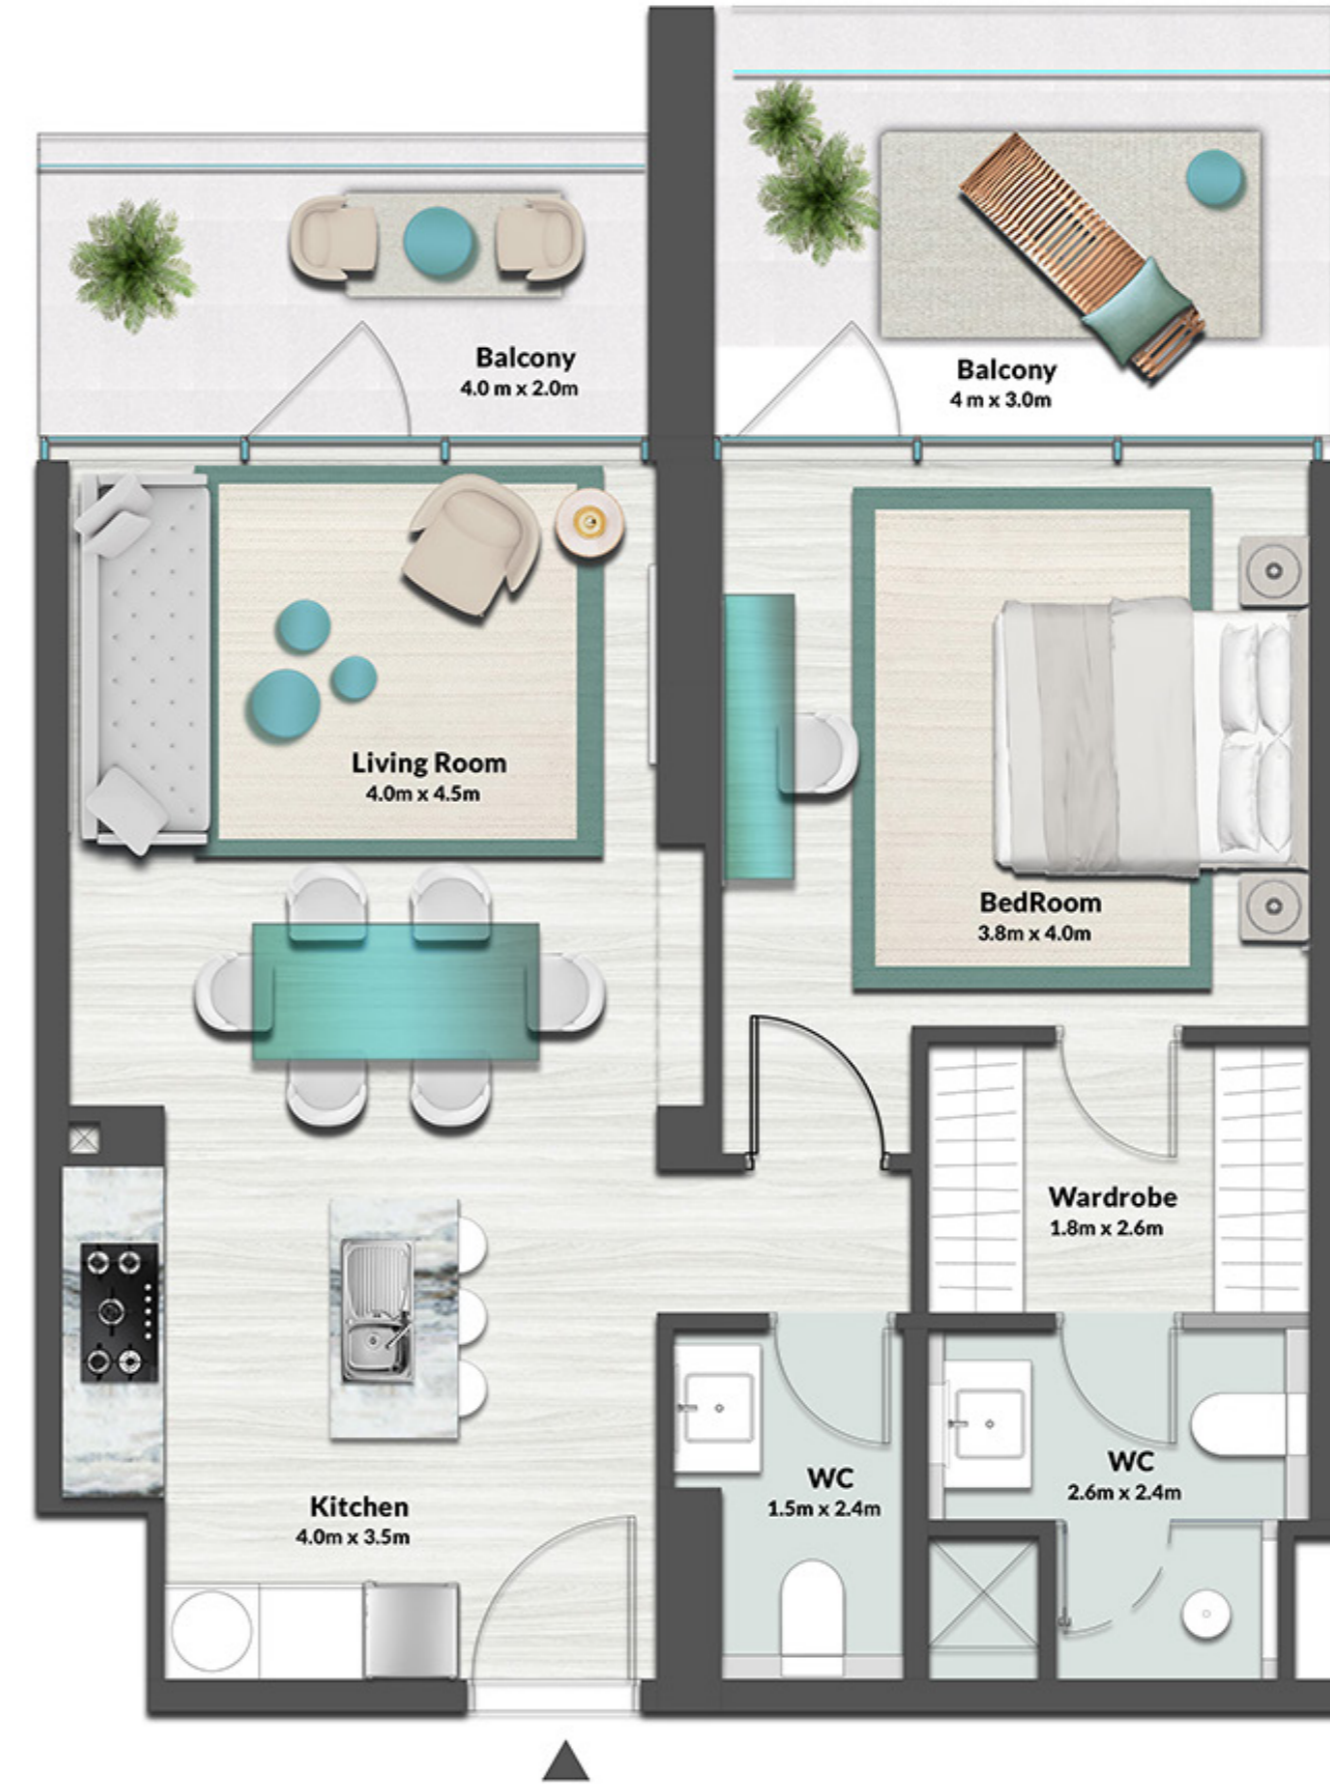

UNIT
06, 17, 29

1 BEDROOM

LEVEL 3 TYPE 3

SUITE AREA	652.08 SQ.FT.	60.58 SQ.M.
BALCONY AREA	151.66 SQ.FT.	14.09 SQ.M.
TOTAL AREA	803.74 SQ.FT.	74.67 SQ.M.

UNIT

10, 11, 12, 13, 22, 23, 24, 25

2 BEDROOM

LEVEL 3 TYPE 1A