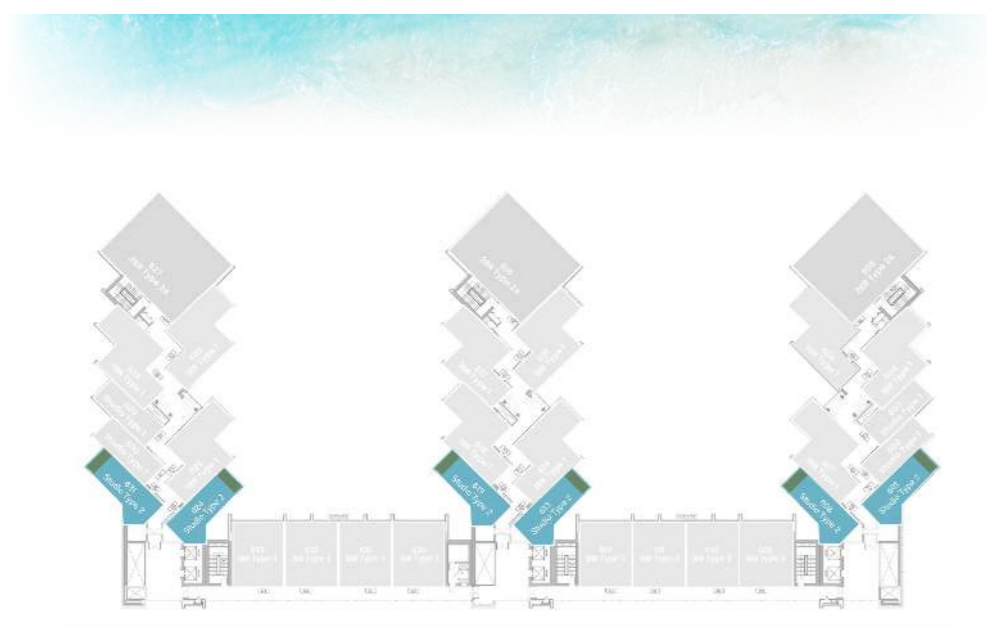

STUDIO

LEVEL 6 TYPE 2

SUITE AREA	349.07 SQ.FT.	32.43 SQ.M.
BALCONY AREA	104.19 SQ.FT.	9.68 SQ.M.
TOTAL AREA	453.27 SQ.FT.	42.11 SQ.M.

UNIT

01, 08, 13, 19, 24, 31