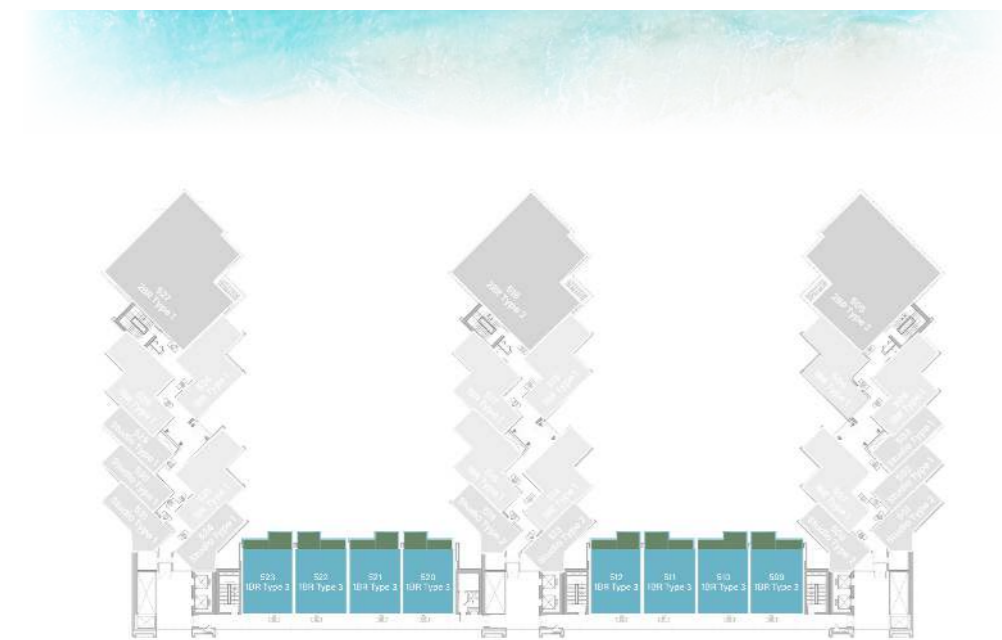

1 BEDROOM

LEVEL 5 TYPE 3

SUITE AREA	652.08 SQ.FT.	60.58 SQ.M.
BALCONY AREA	151.66 SQ.FT.	14.09 SQ.M.
TOTAL AREA	803.74 SQ.FT.	74.67 SQ.M.

UNIT

09, 10, 11, 12, 20, 21, 22, 23