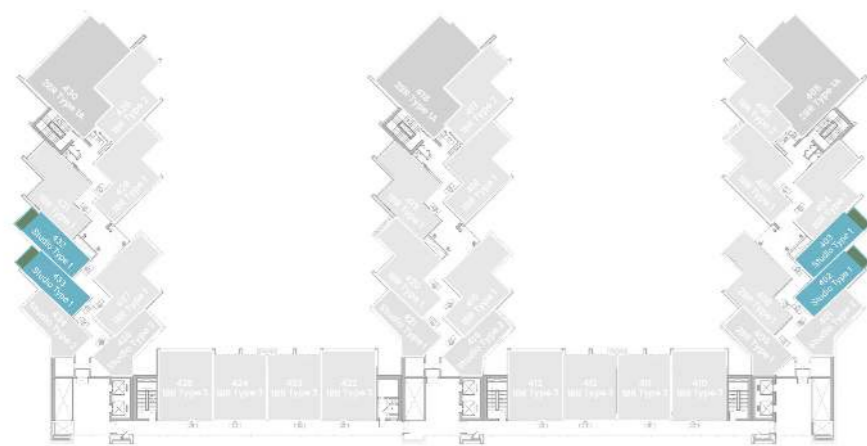

STUDIO

LEVEL 4 TYPE 1

SUITE AREA	327.55 SQ.FT.	30.43 SQ.M.
BALCONY AREA	88.80 SQ.FT.	8.25 SQ.M.
TOTAL AREA	416.35 SQ.FT.	38.68 SQ.M.

UNIT
02, 03, 32, 33