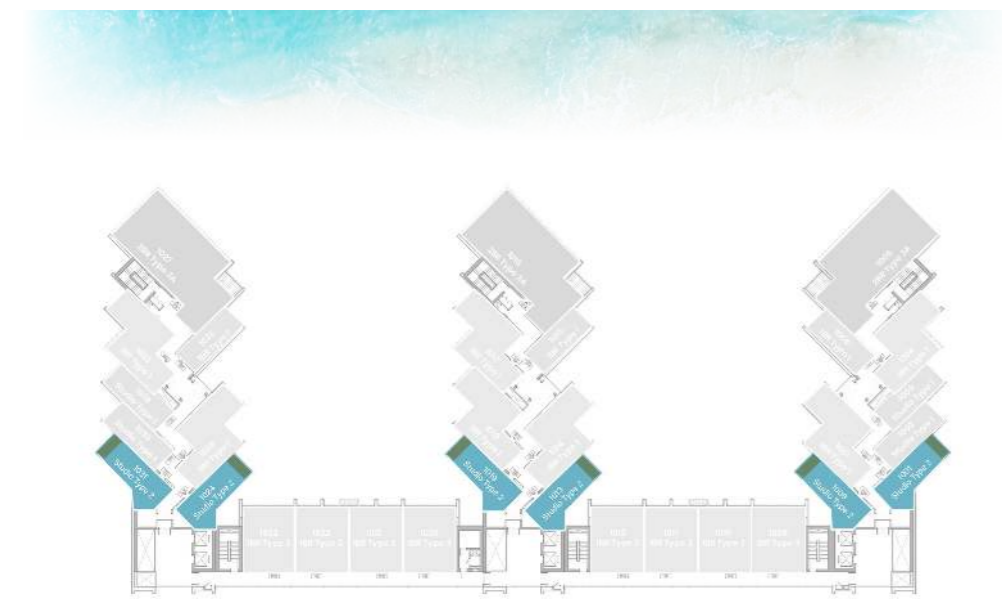

UNIT

02, 03, 06, 15, 26, 29, 30

STUDIO

LEVEL 10 TYPE 2

SUITE AREA	349.07 SQ.FT.	32.43 SQ.M.
BALCONY AREA	88.80 SQ.FT.	8.25 SQ.M.
TOTAL AREA	437.88 SQ.FT.	40.68 SQ.M.

UNIT

01, 08, 13, 19, 24, 31

1 BEDROOM