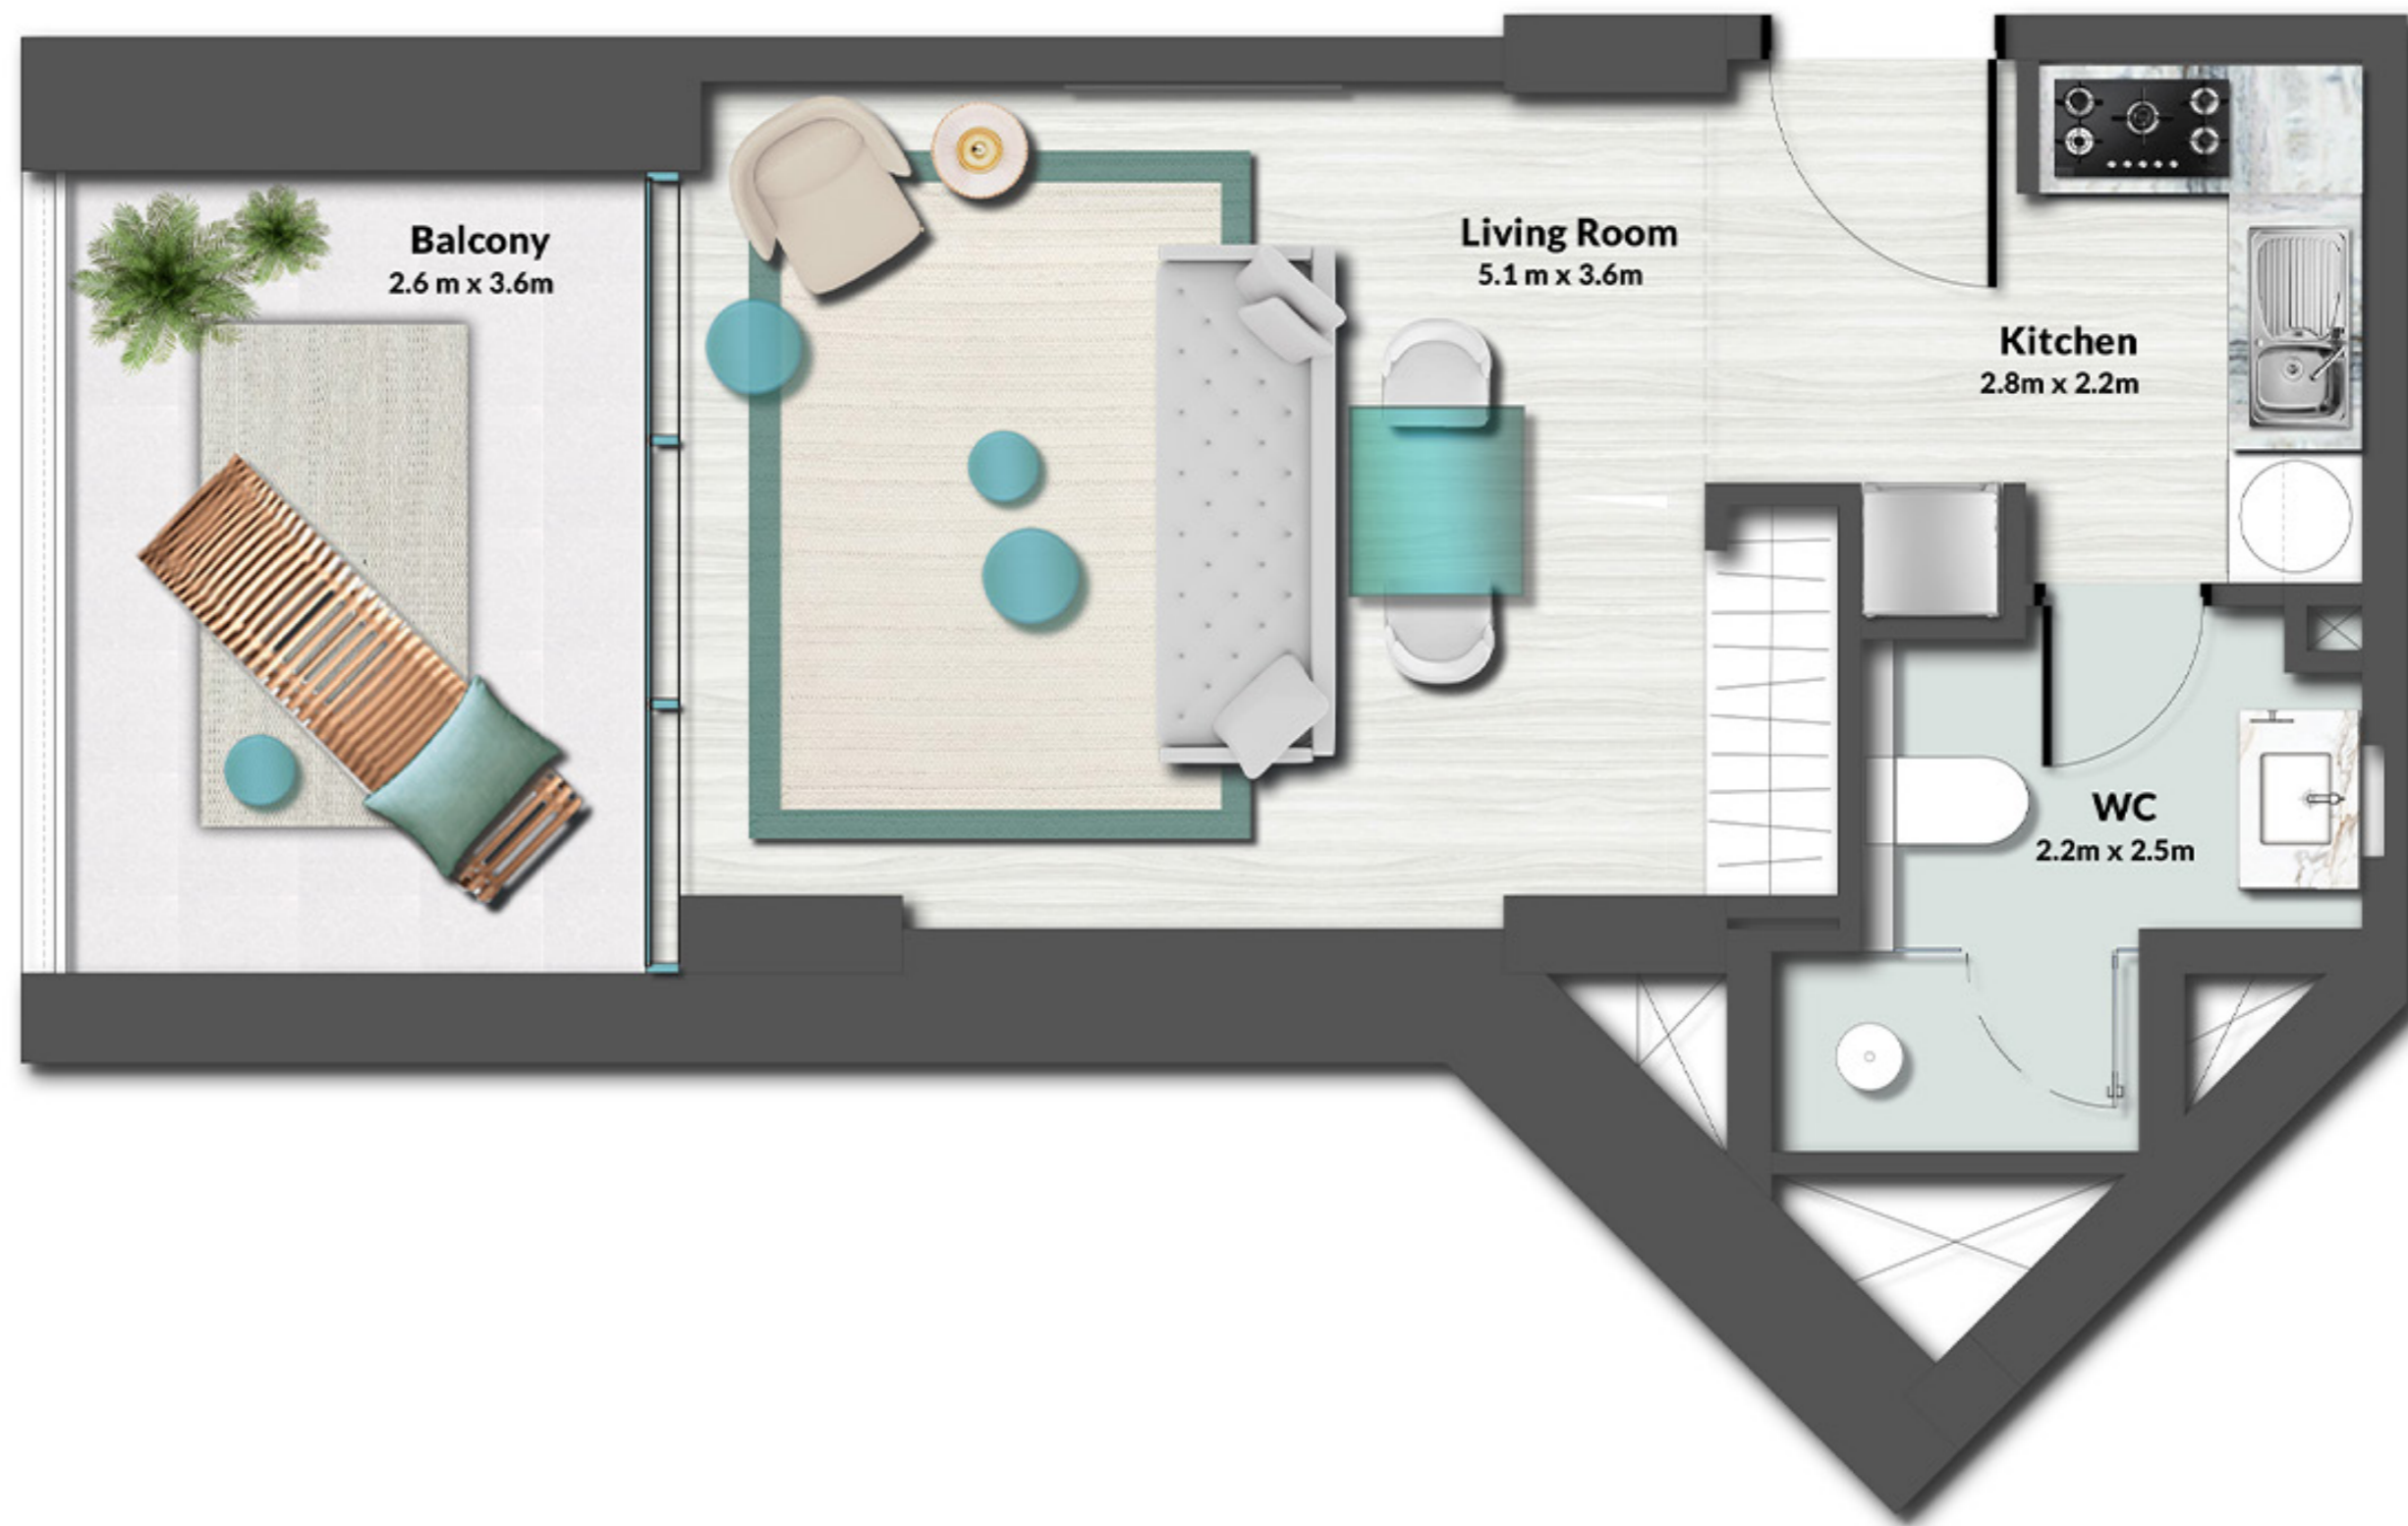

UNIT
02, 03, 29, 30

STUDIO

LEVEL 7 & 8 TYPE 2

SUITE AREA	349.40 SQ.FT.	32.46 SQ.M.
BALCONY AREA	103.87 SQ.FT.	9.65 SQ.M.
TOTAL AREA	453.27 SQ.FT.	42.11 SQ.M.

UNIT

01, 08, 13, 19, 24, 31

1 BEDROOM

LEVEL 7 & 8 TYPE 1