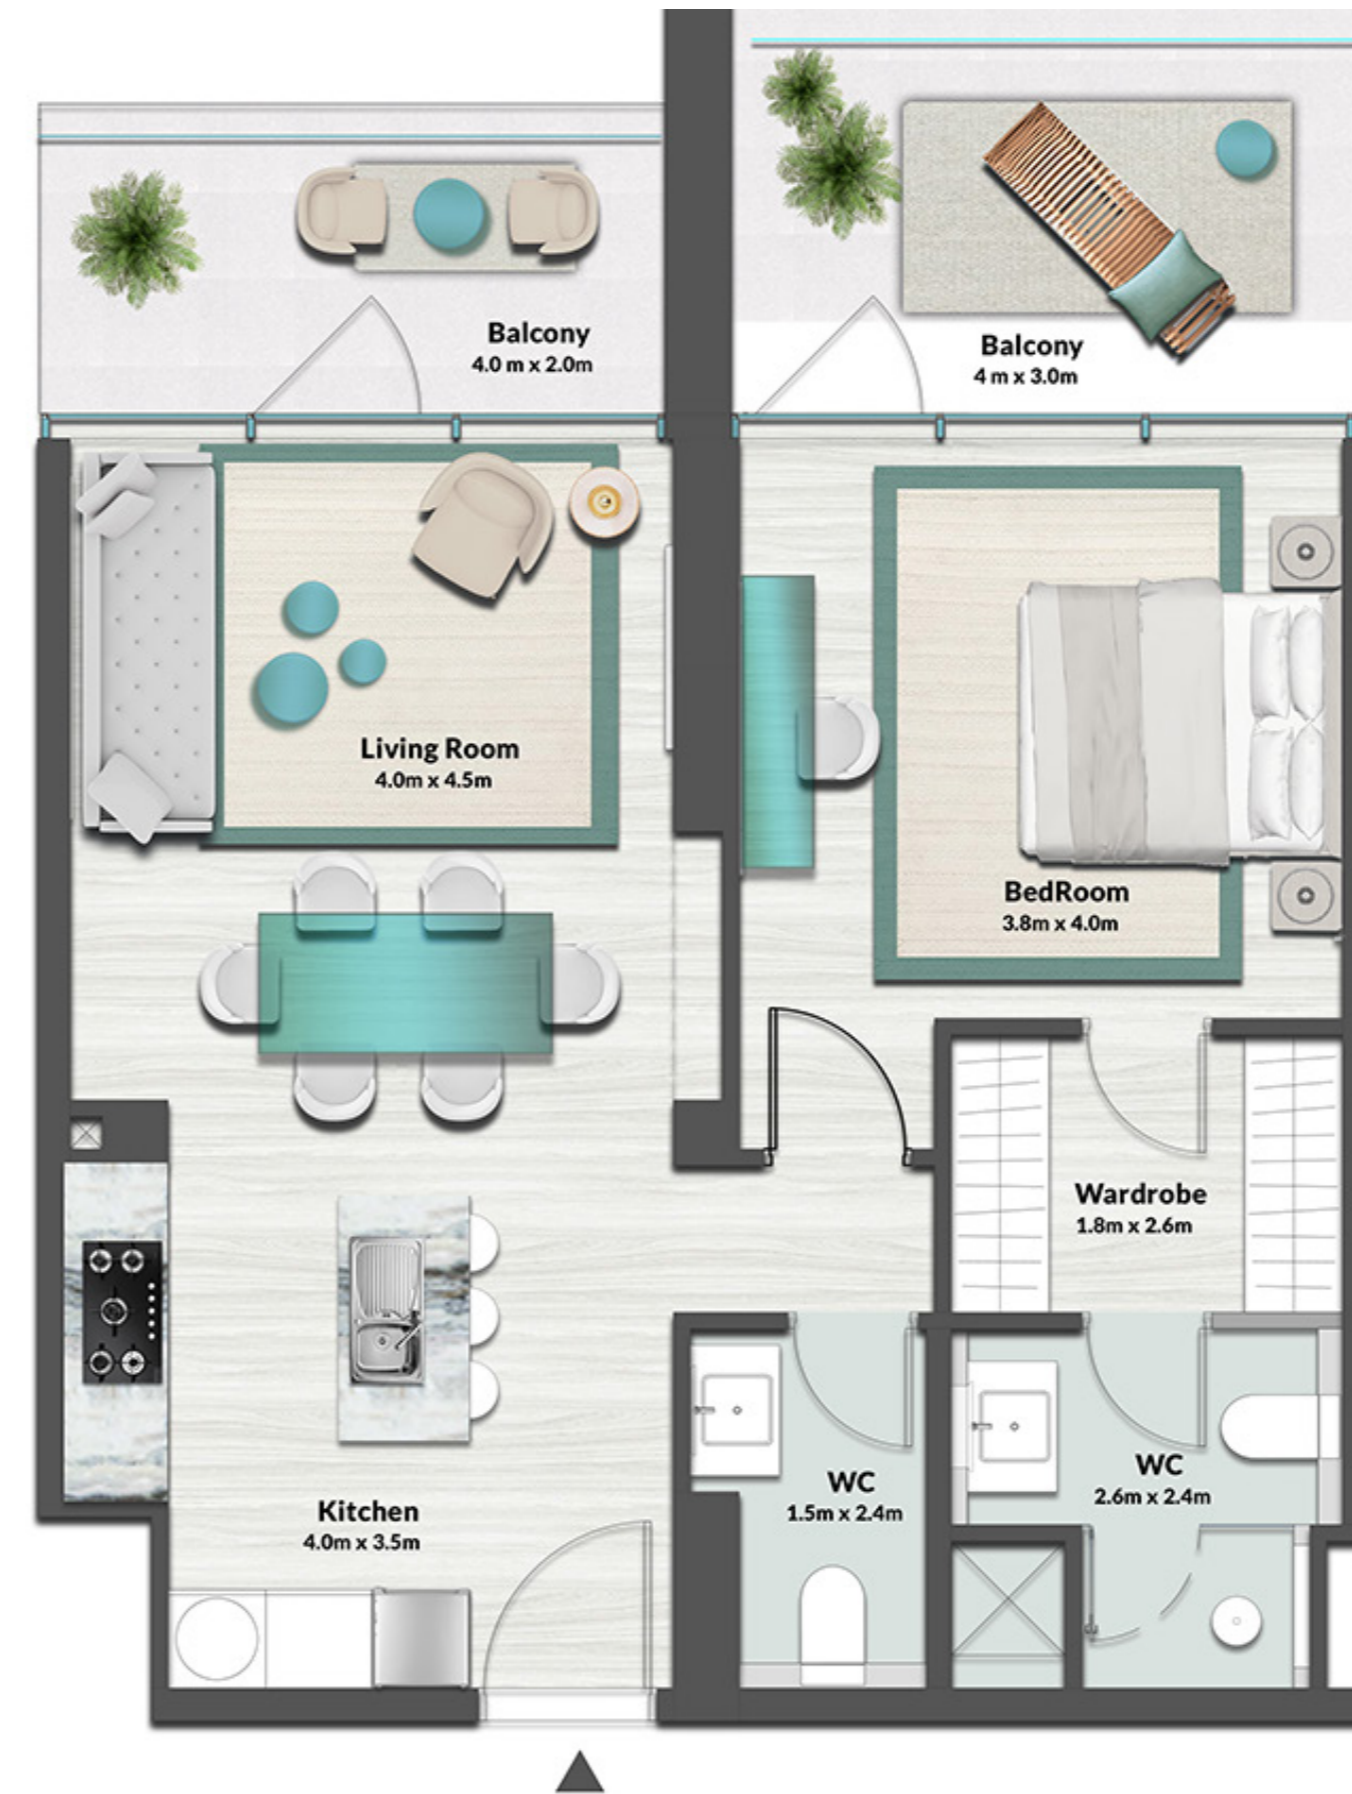

UNIT

04, 07, 14, 17, 18, 25, 28

1 BEDROOM

LEVEL 11 & 12 TYPE 3

SUITE AREA	652.08 SQ.FT.	60.58 SQ.M.
BALCONY AREA	151.66 SQ.FT.	14.09 SQ.M.
TOTAL AREA	803.74 SQ.FT.	74.67 SQ.M.

UNIT

09, 10, 11, 12, 20, 21, 22, 23