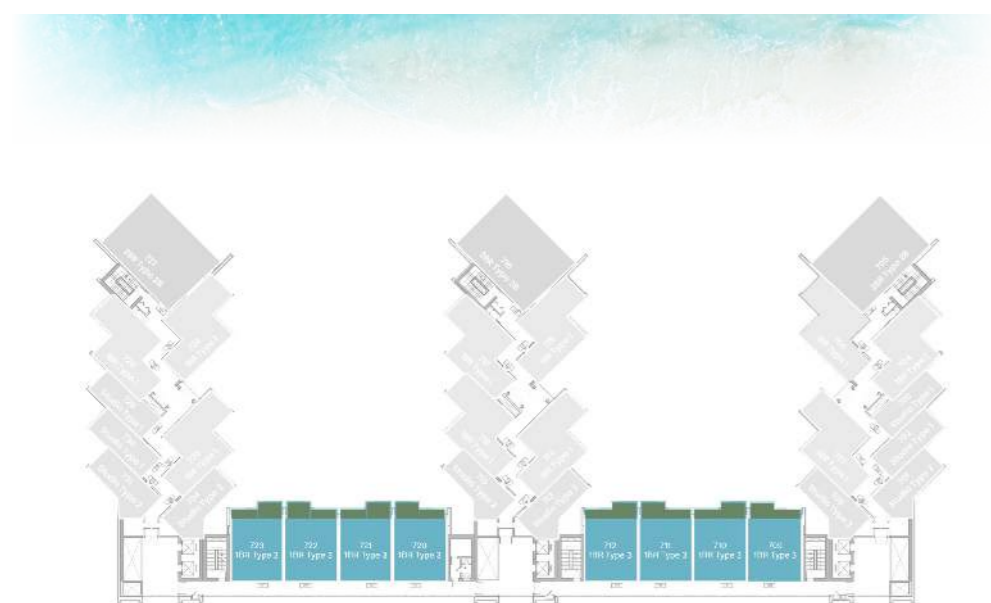

UNIT

09, 10, 11, 12, 20, 21, 22, 23

2 BEDROOM

LEVEL 7 & 8 TYPE 2B

SUITE AREA	1,282.74 SQ.FT.	119.17 SQ.M.
BALCONY AREA	228.73 SQ.FT.	21.25 SQ.M.
TOTAL AREA	1,511.47 SQ.FT.	140.42 SQ.M.

UNIT
05, 16, 27

9TH
FLOOR