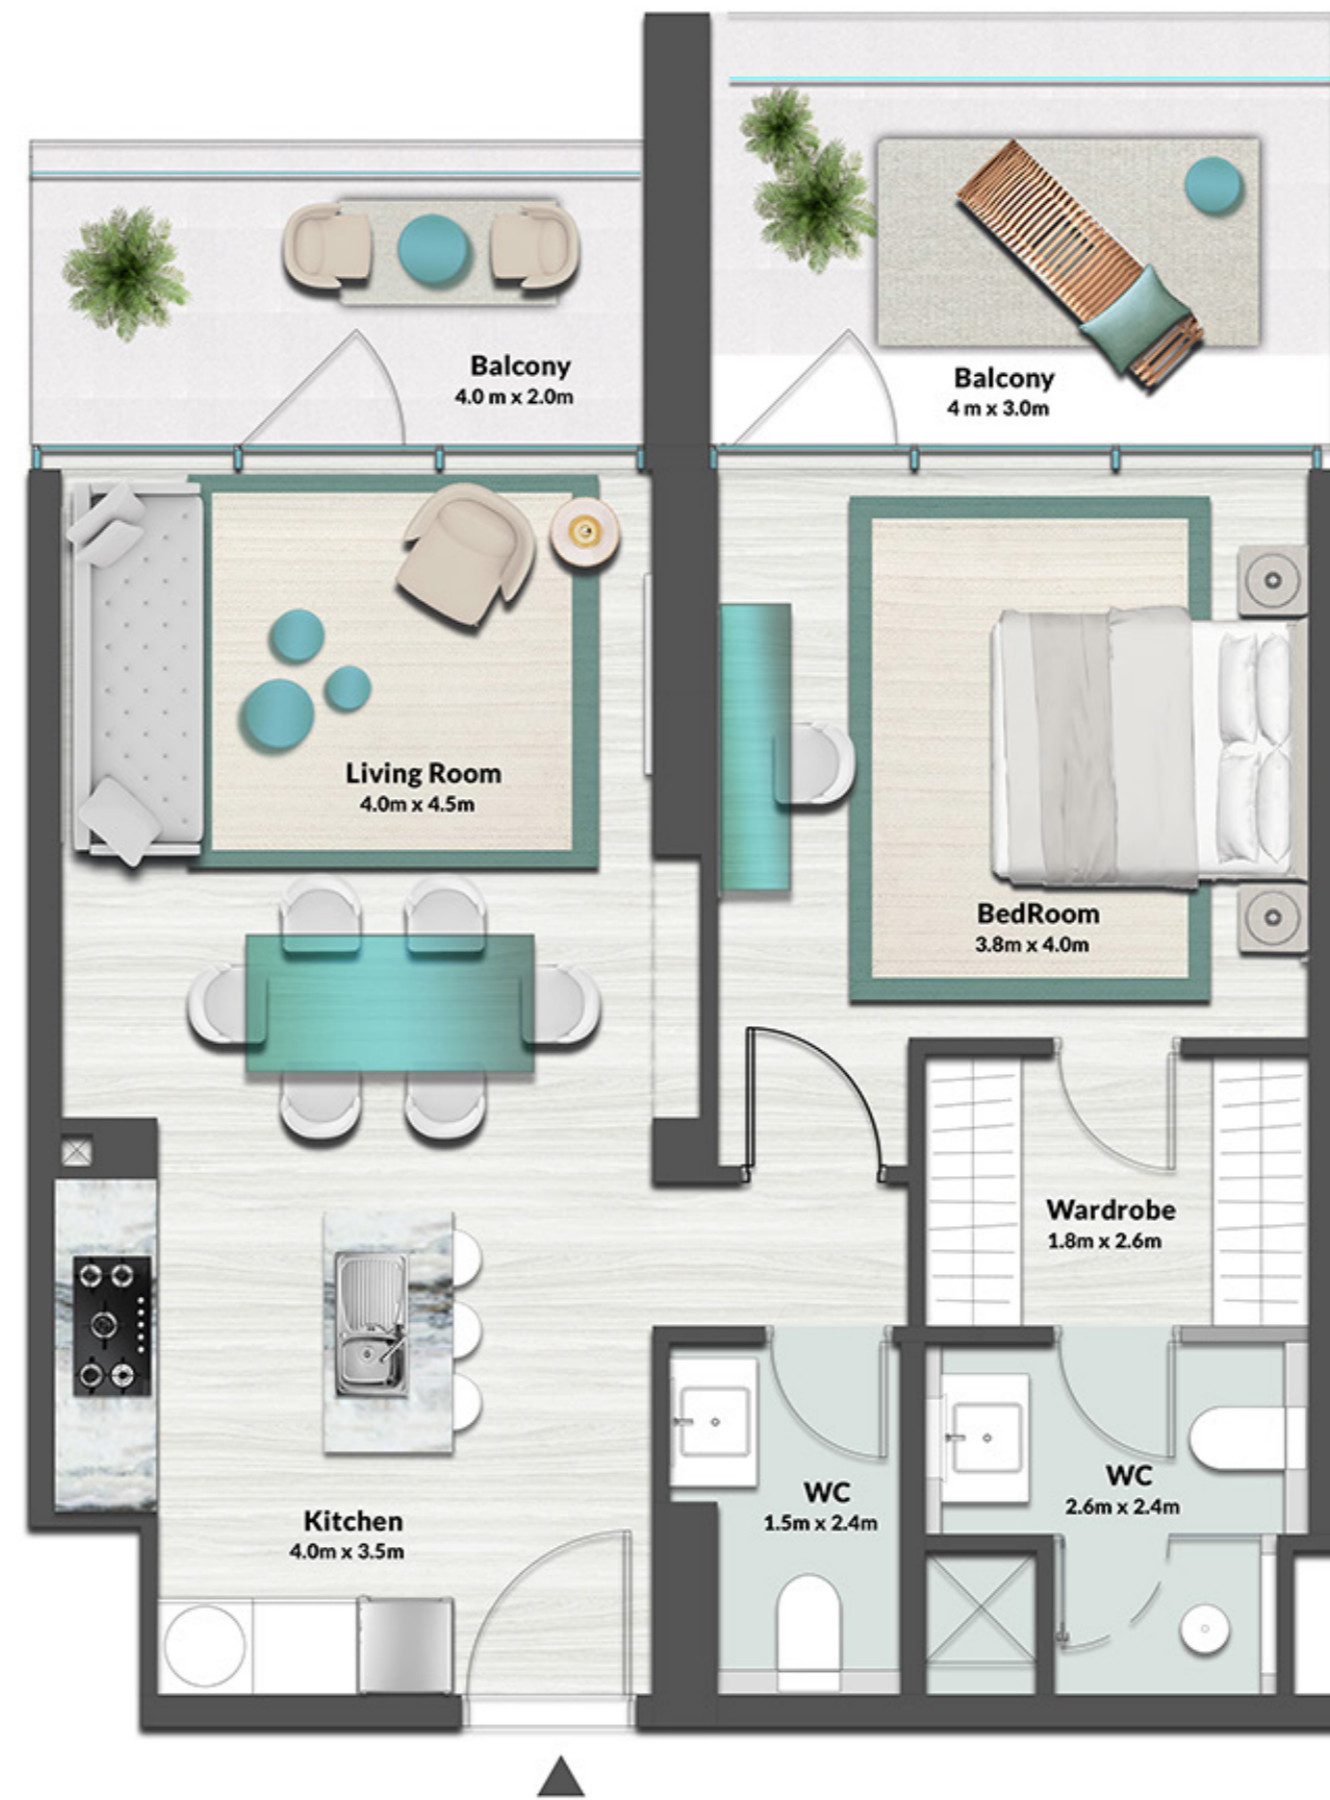

UNIT
06, 17, 29

1 BEDROOM

LEVEL 2 TYPE 3

SUITE AREA	652.08 SQ.FT.	60.58 SQ.M.
BALCONY AREA	199.67 SQ.FT.	18.55 SQ.M.
TOTAL AREA	851.75 SQ.FT.	79.13 SQ.M.

UNIT

10, 11, 12, 13, 22, 23, 24, 25

2 BEDROOM

LEVEL 2 TYPE 1A