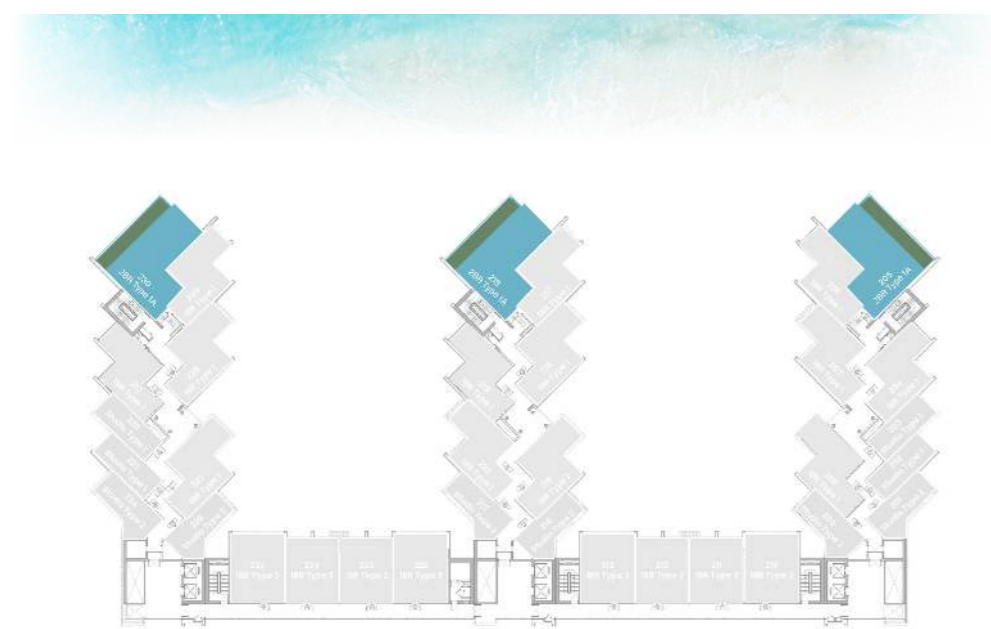

2 BEDROOM

LEVEL 2 TYPE 1A

SUITE AREA	1,145.50 SQ.FT.	106.42 SQ.M.
BALCONY AREA	288.26 SQ.FT.	26.78 SQ.M.
TOTAL AREA	1,433.75 SQ.FT.	133.20 SQ.M.

UNIT
05, 18, 30