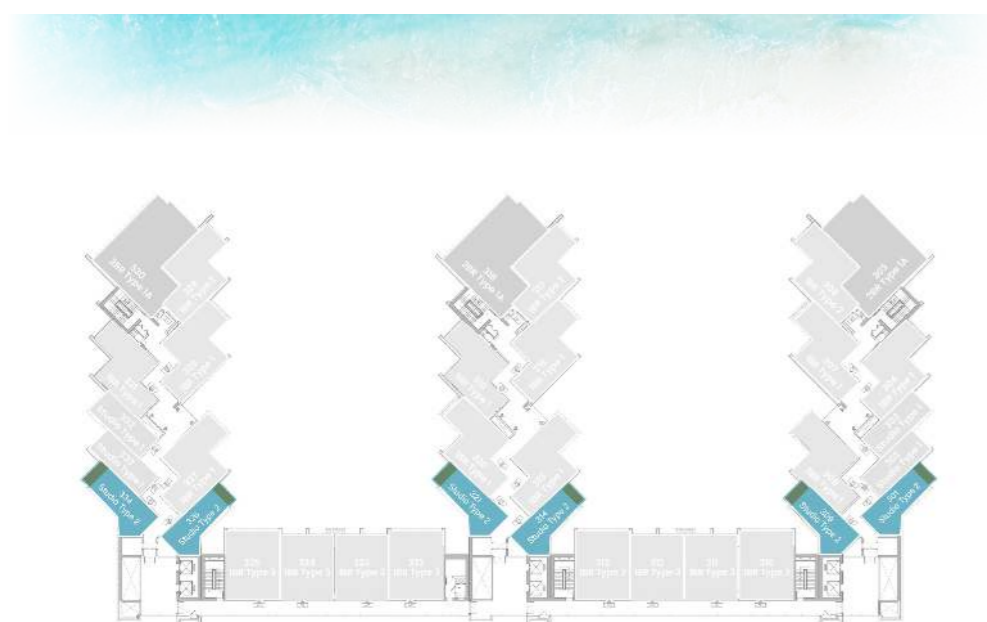

UNIT
02, 03, 32, 33

STUDIO

LEVEL 3 TYPE 2

SUITE AREA	349.07 SQ.FT.	32.43 SQ.M.
BALCONY AREA	122.71 SQ.FT.	11.40 SQ.M.
TOTAL AREA	471.78 SQ.FT.	43.83 SQ.M.

UNIT

01, 09, 14, 21, 26, 34

1 BEDROOM

LEVEL 3 TYPE 1