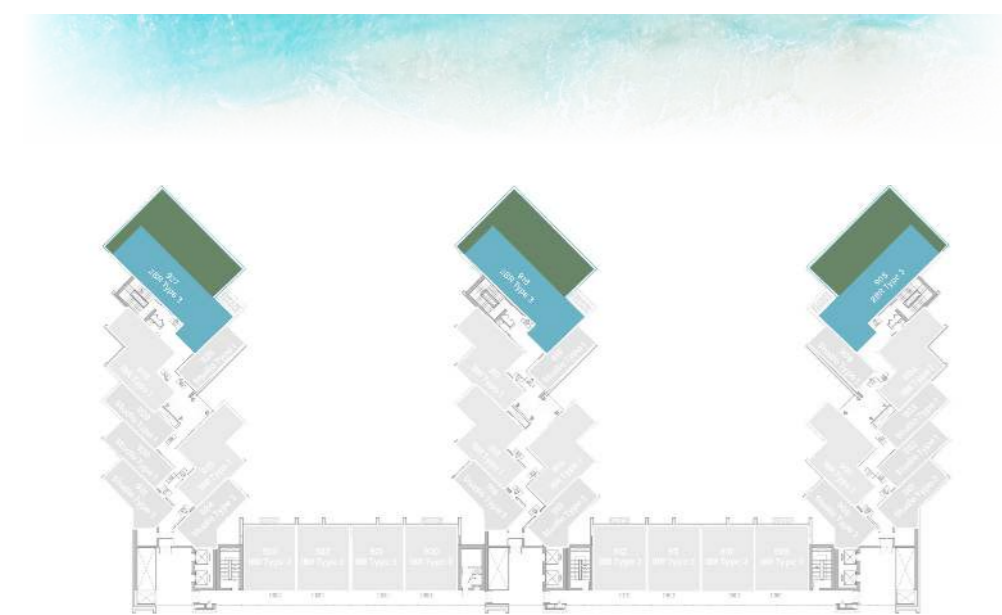

2 BEDROOM

LEVEL 9 TYPE 3

SUITE AREA	1,259.59 SQ.FT.	117.02 SQ.M.
BALCONY AREA	987.48 SQ.FT.	91.74 SQ.M.
TOTAL AREA	2,247.07 SQ.FT.	208.76 SQ.M.

UNIT
05, 16, 27