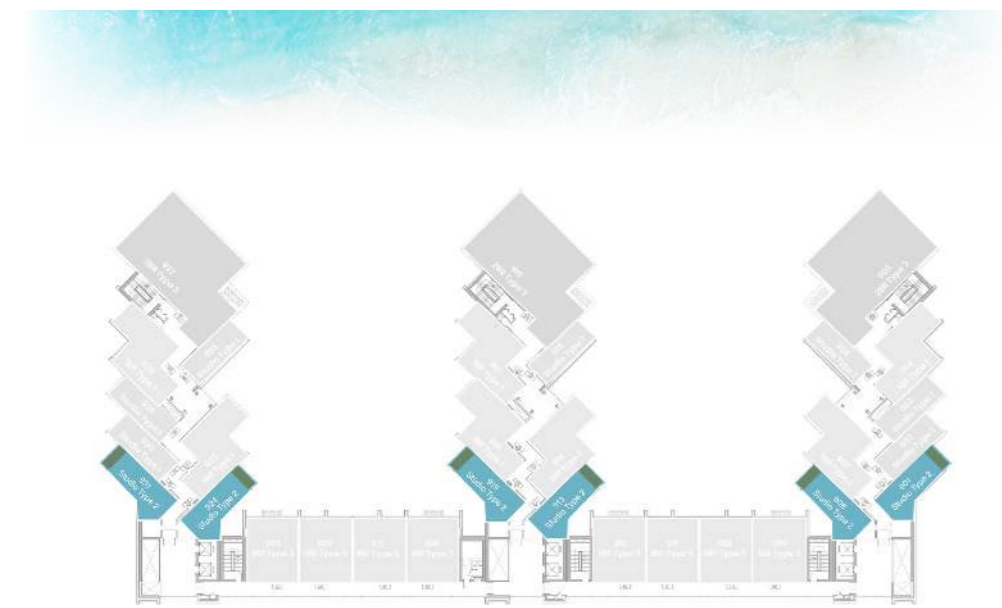

STUDIO

LEVEL 9 TYPE 2

SUITE AREA	349.07 SQ.FT.	32.43 SQ.M.
BALCONY AREA	122.71 SQ.FT.	11.40 SQ.M.
TOTAL AREA	471.78 SQ.FT.	43.83 SQ.M.

UNIT

01, 08, 13, 19, 24, 31