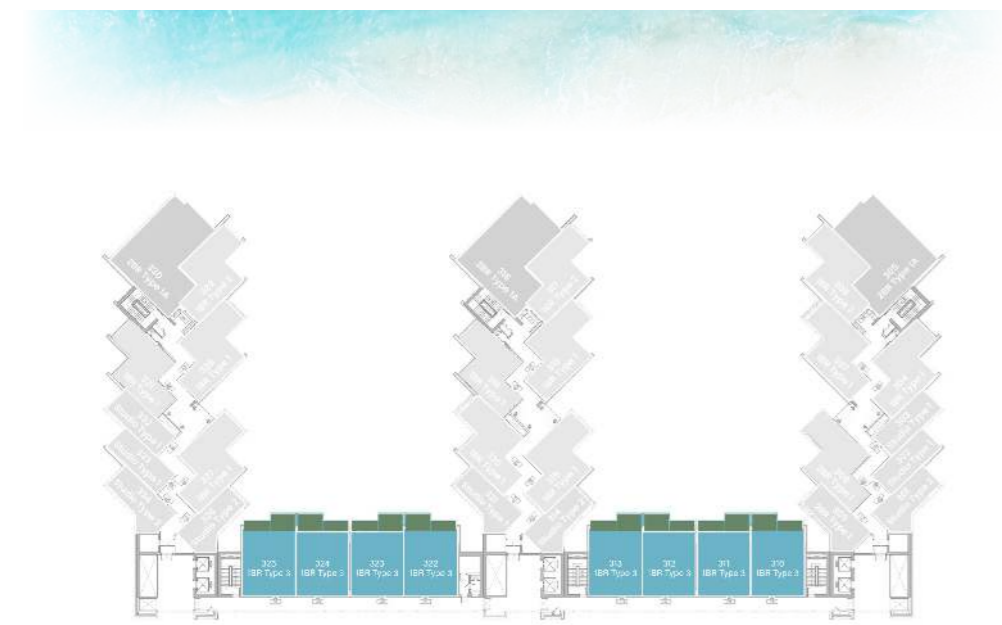

UNIT
06, 17, 29

1 BEDROOM

LEVEL 3 TYPE 3

SUITE AREA	652.08 SQ.FT.	60.58 SQ.M.
BALCONY AREA	151.66 SQ.FT.	14.09 SQ.M.
TOTAL AREA	803.74 SQ.FT.	74.67 SQ.M.

UNIT

10, 11, 12, 13, 22, 23, 24, 25

2 BEDROOM

LEVEL 3 TYPE 1A