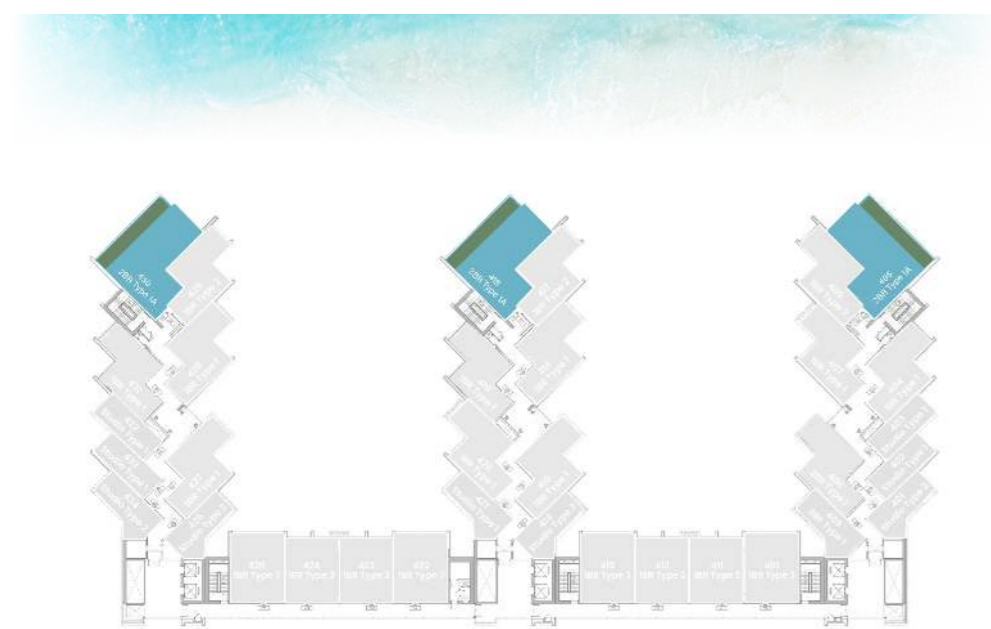

2 BEDROOM

LEVEL 4 TYPE 1A

SUITE AREA	1,145.50 SQ.FT.	106.42 SQ.M.
BALCONY AREA	288.26 SQ.FT.	26.78 SQ.M.
TOTAL AREA	1,433.75 SQ.FT.	133.20 SQ.M.

UNIT
05, 18, 30