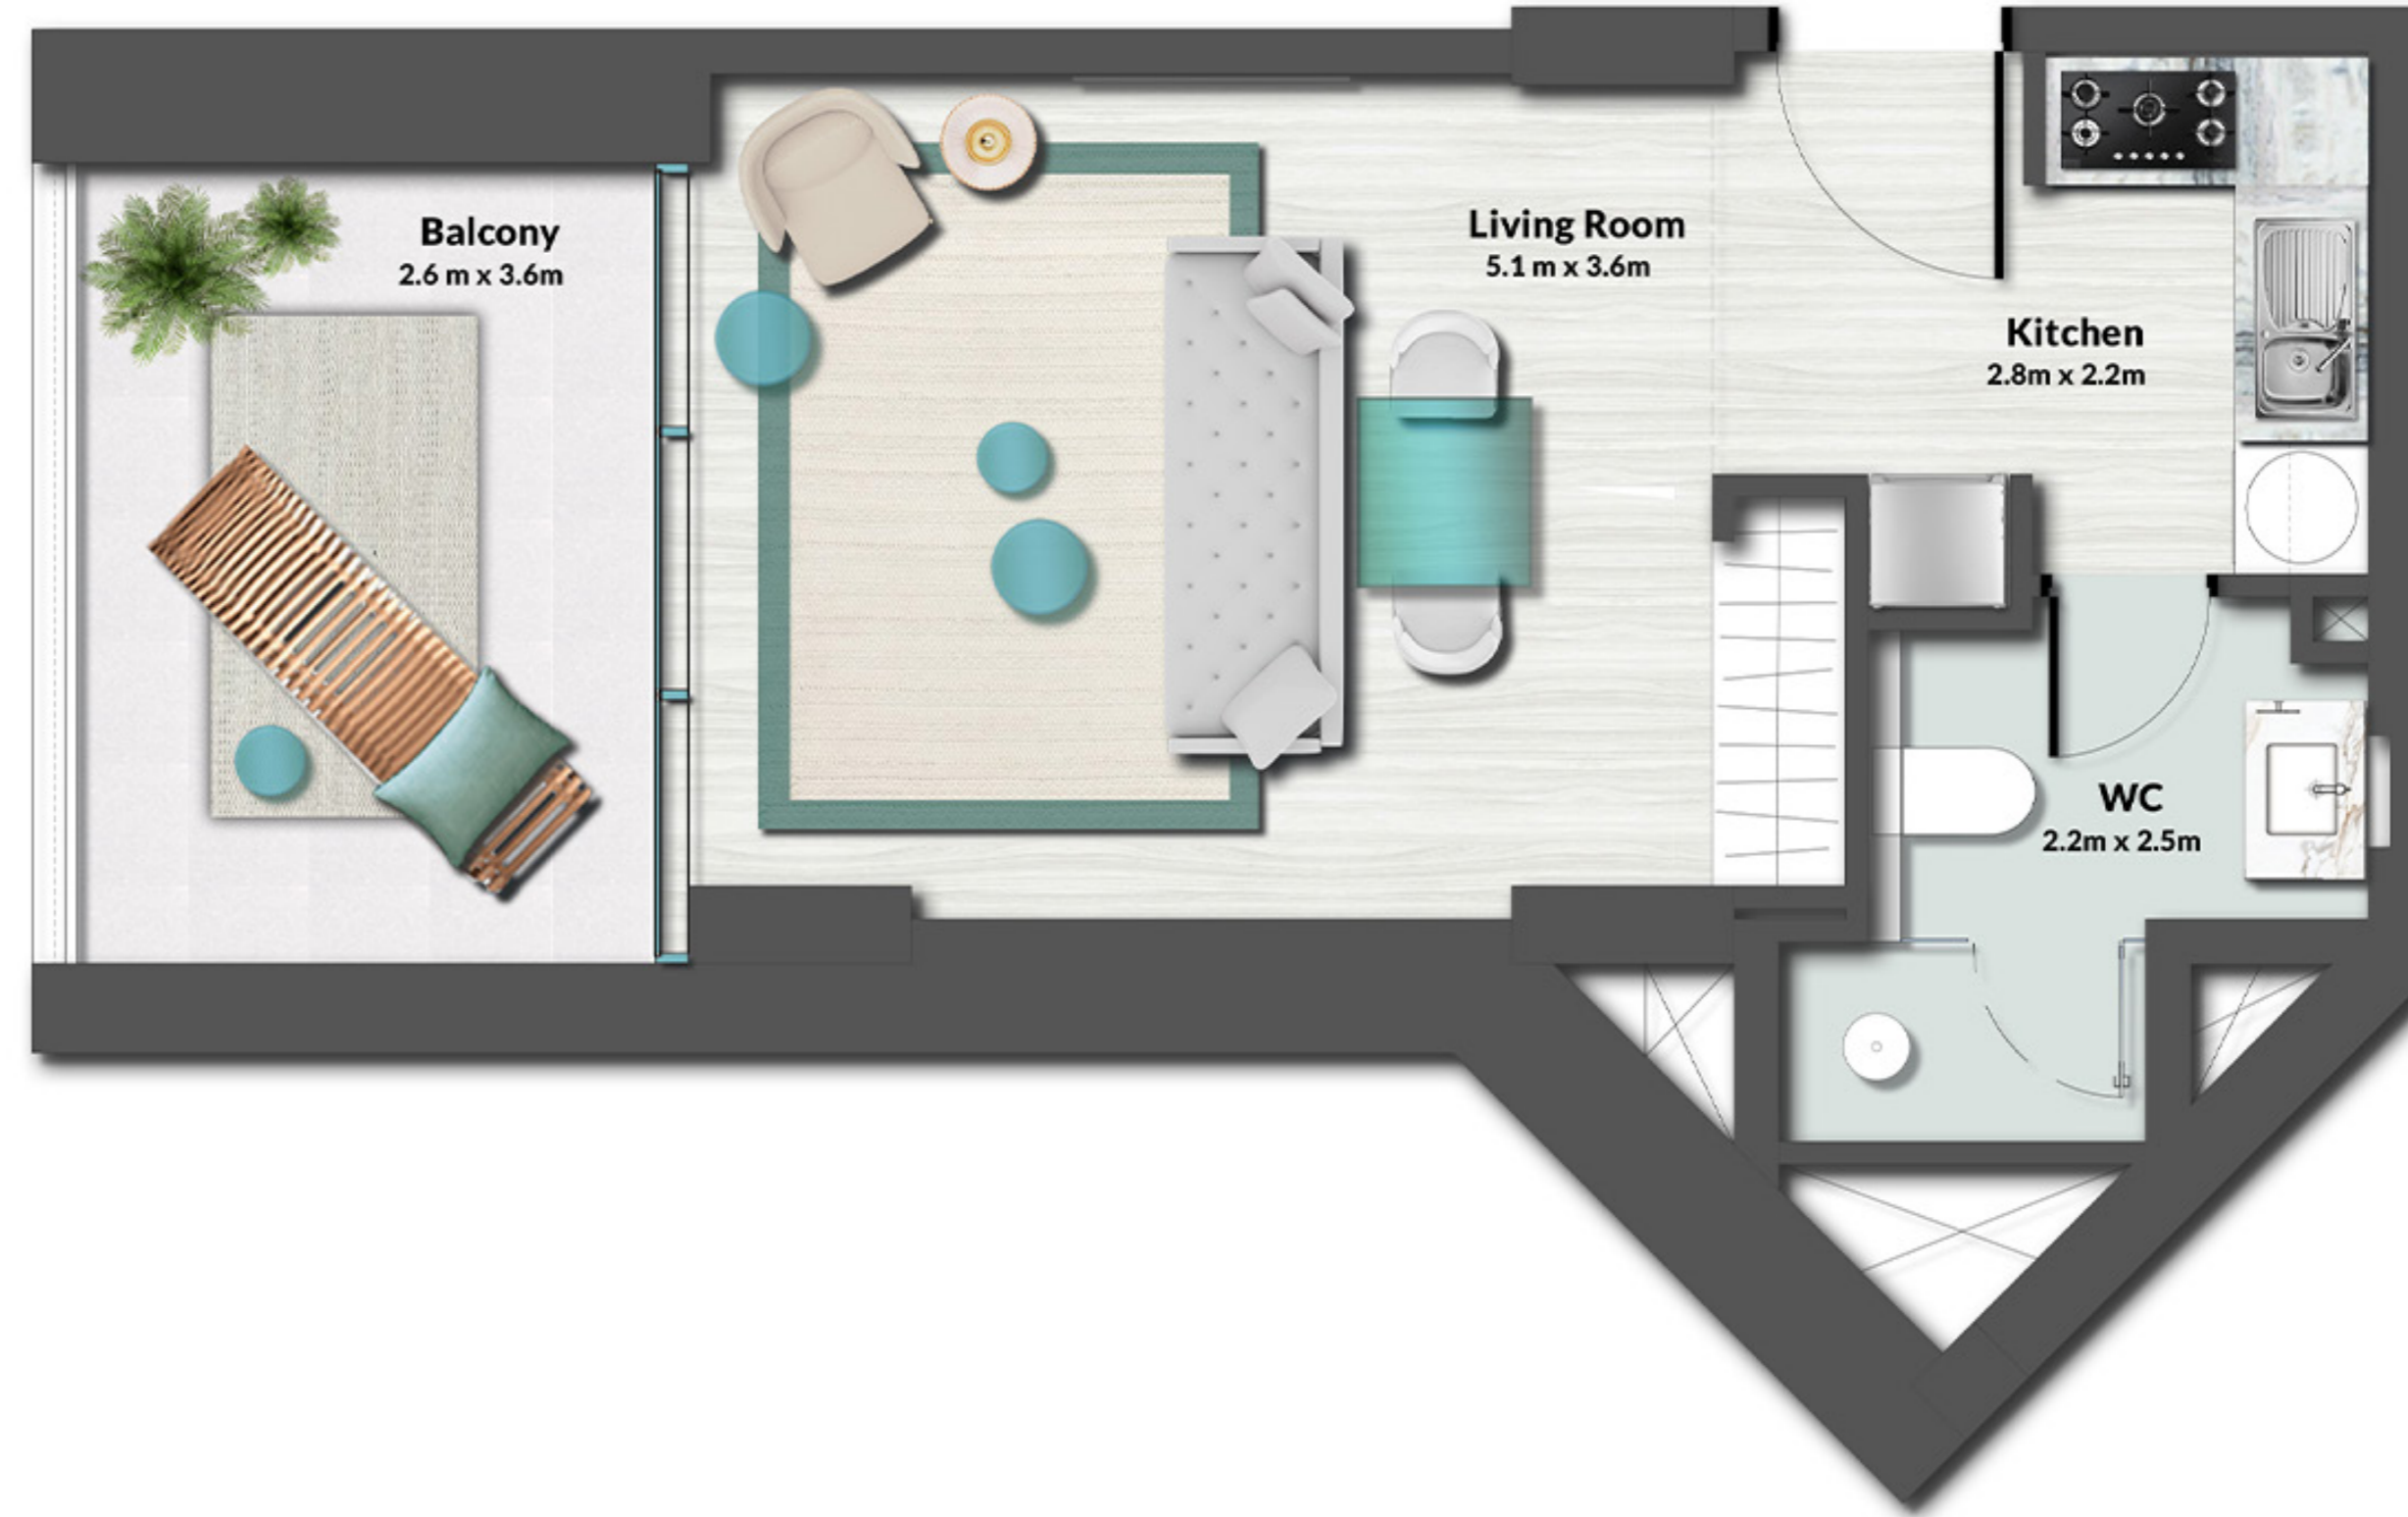

UNIT

02, 03, 06, 15, 26, 29, 30

STUDIO

LEVEL 10 TYPE 2

SUITE AREA	349.07 SQ.FT.	32.43 SQ.M.
BALCONY AREA	88.80 SQ.FT.	8.25 SQ.M.
TOTAL AREA	437.88 SQ.FT.	40.68 SQ.M.

UNIT

01, 08, 13, 19, 24, 31

1 BEDROOM