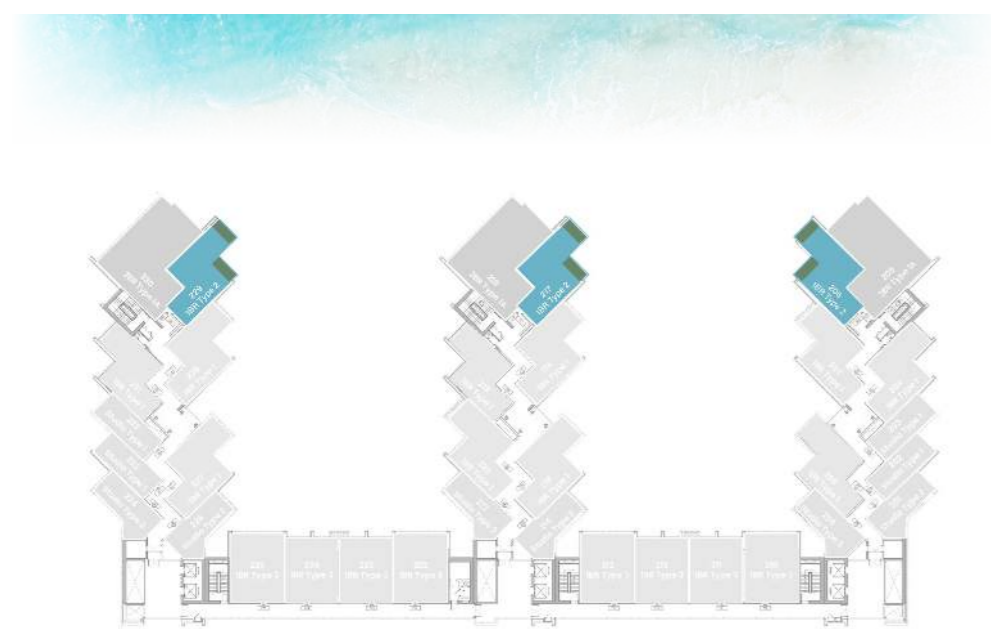

1 BEDROOM

LEVEL 2 TYPE 2

SUITE AREA	682.54 SQ.FT.	63.41 SQ.M.
BALCONY AREA	148.43 SQ.FT.	13.79 SQ.M.
TOTAL AREA	830.97 SQ.FT.	77.20 SQ.M.

UNIT
06, 17, 29