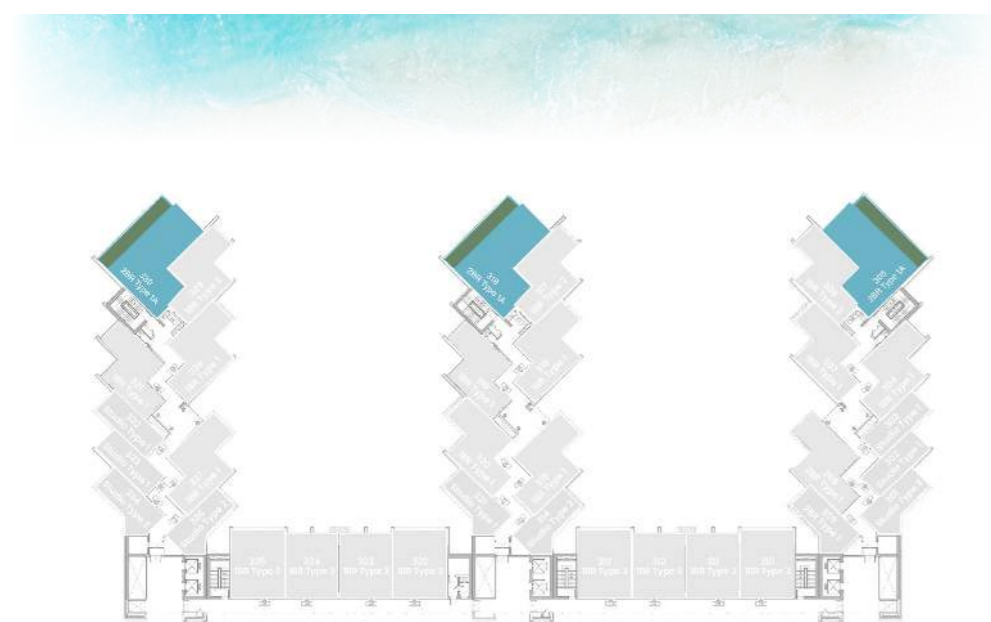

2 BEDROOM

LEVEL 3 TYPE 1A

SUITE AREA	1,145.50 SQ.FT.	106.42 SQ.M.
BALCONY AREA	288.26 SQ.FT.	26.78 SQ.M.
TOTAL AREA	1,433.75 SQ.FT.	133.20 SQ.M.

UNIT
05, 18, 30