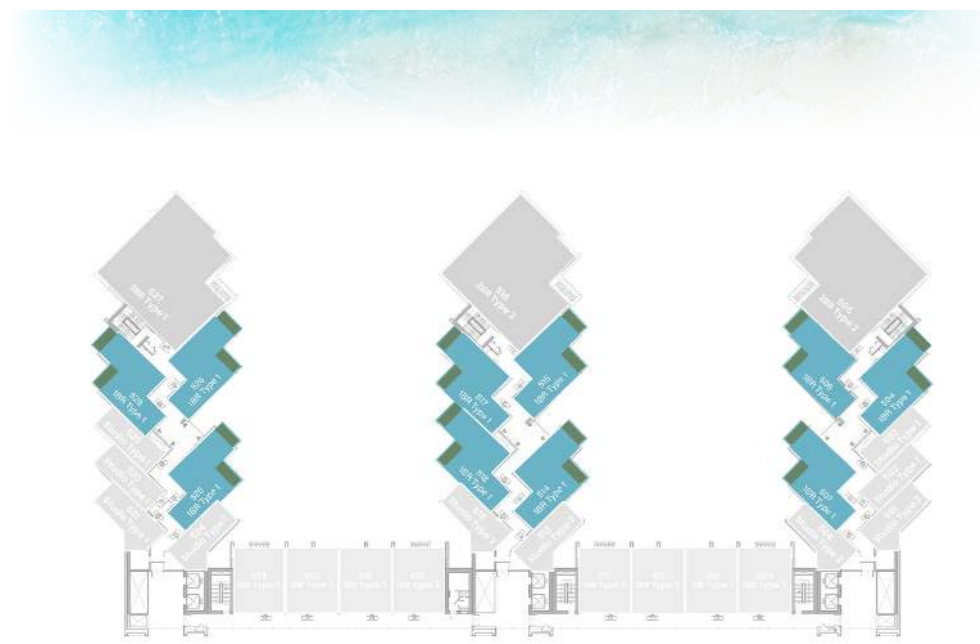

1 BEDROOM

LEVEL 5 TYPE 1

SUITE AREA	655.52 SQ.FT.	60.90 SQ.M.
BALCONY AREA	170.93 SQ.FT.	15.88 SQ.M.
TOTAL AREA	826.45 SQ.FT.	76.78 SQ.M.

UNIT

04, 06, 07, 14, 15, 17, 18, 25, 26, 28