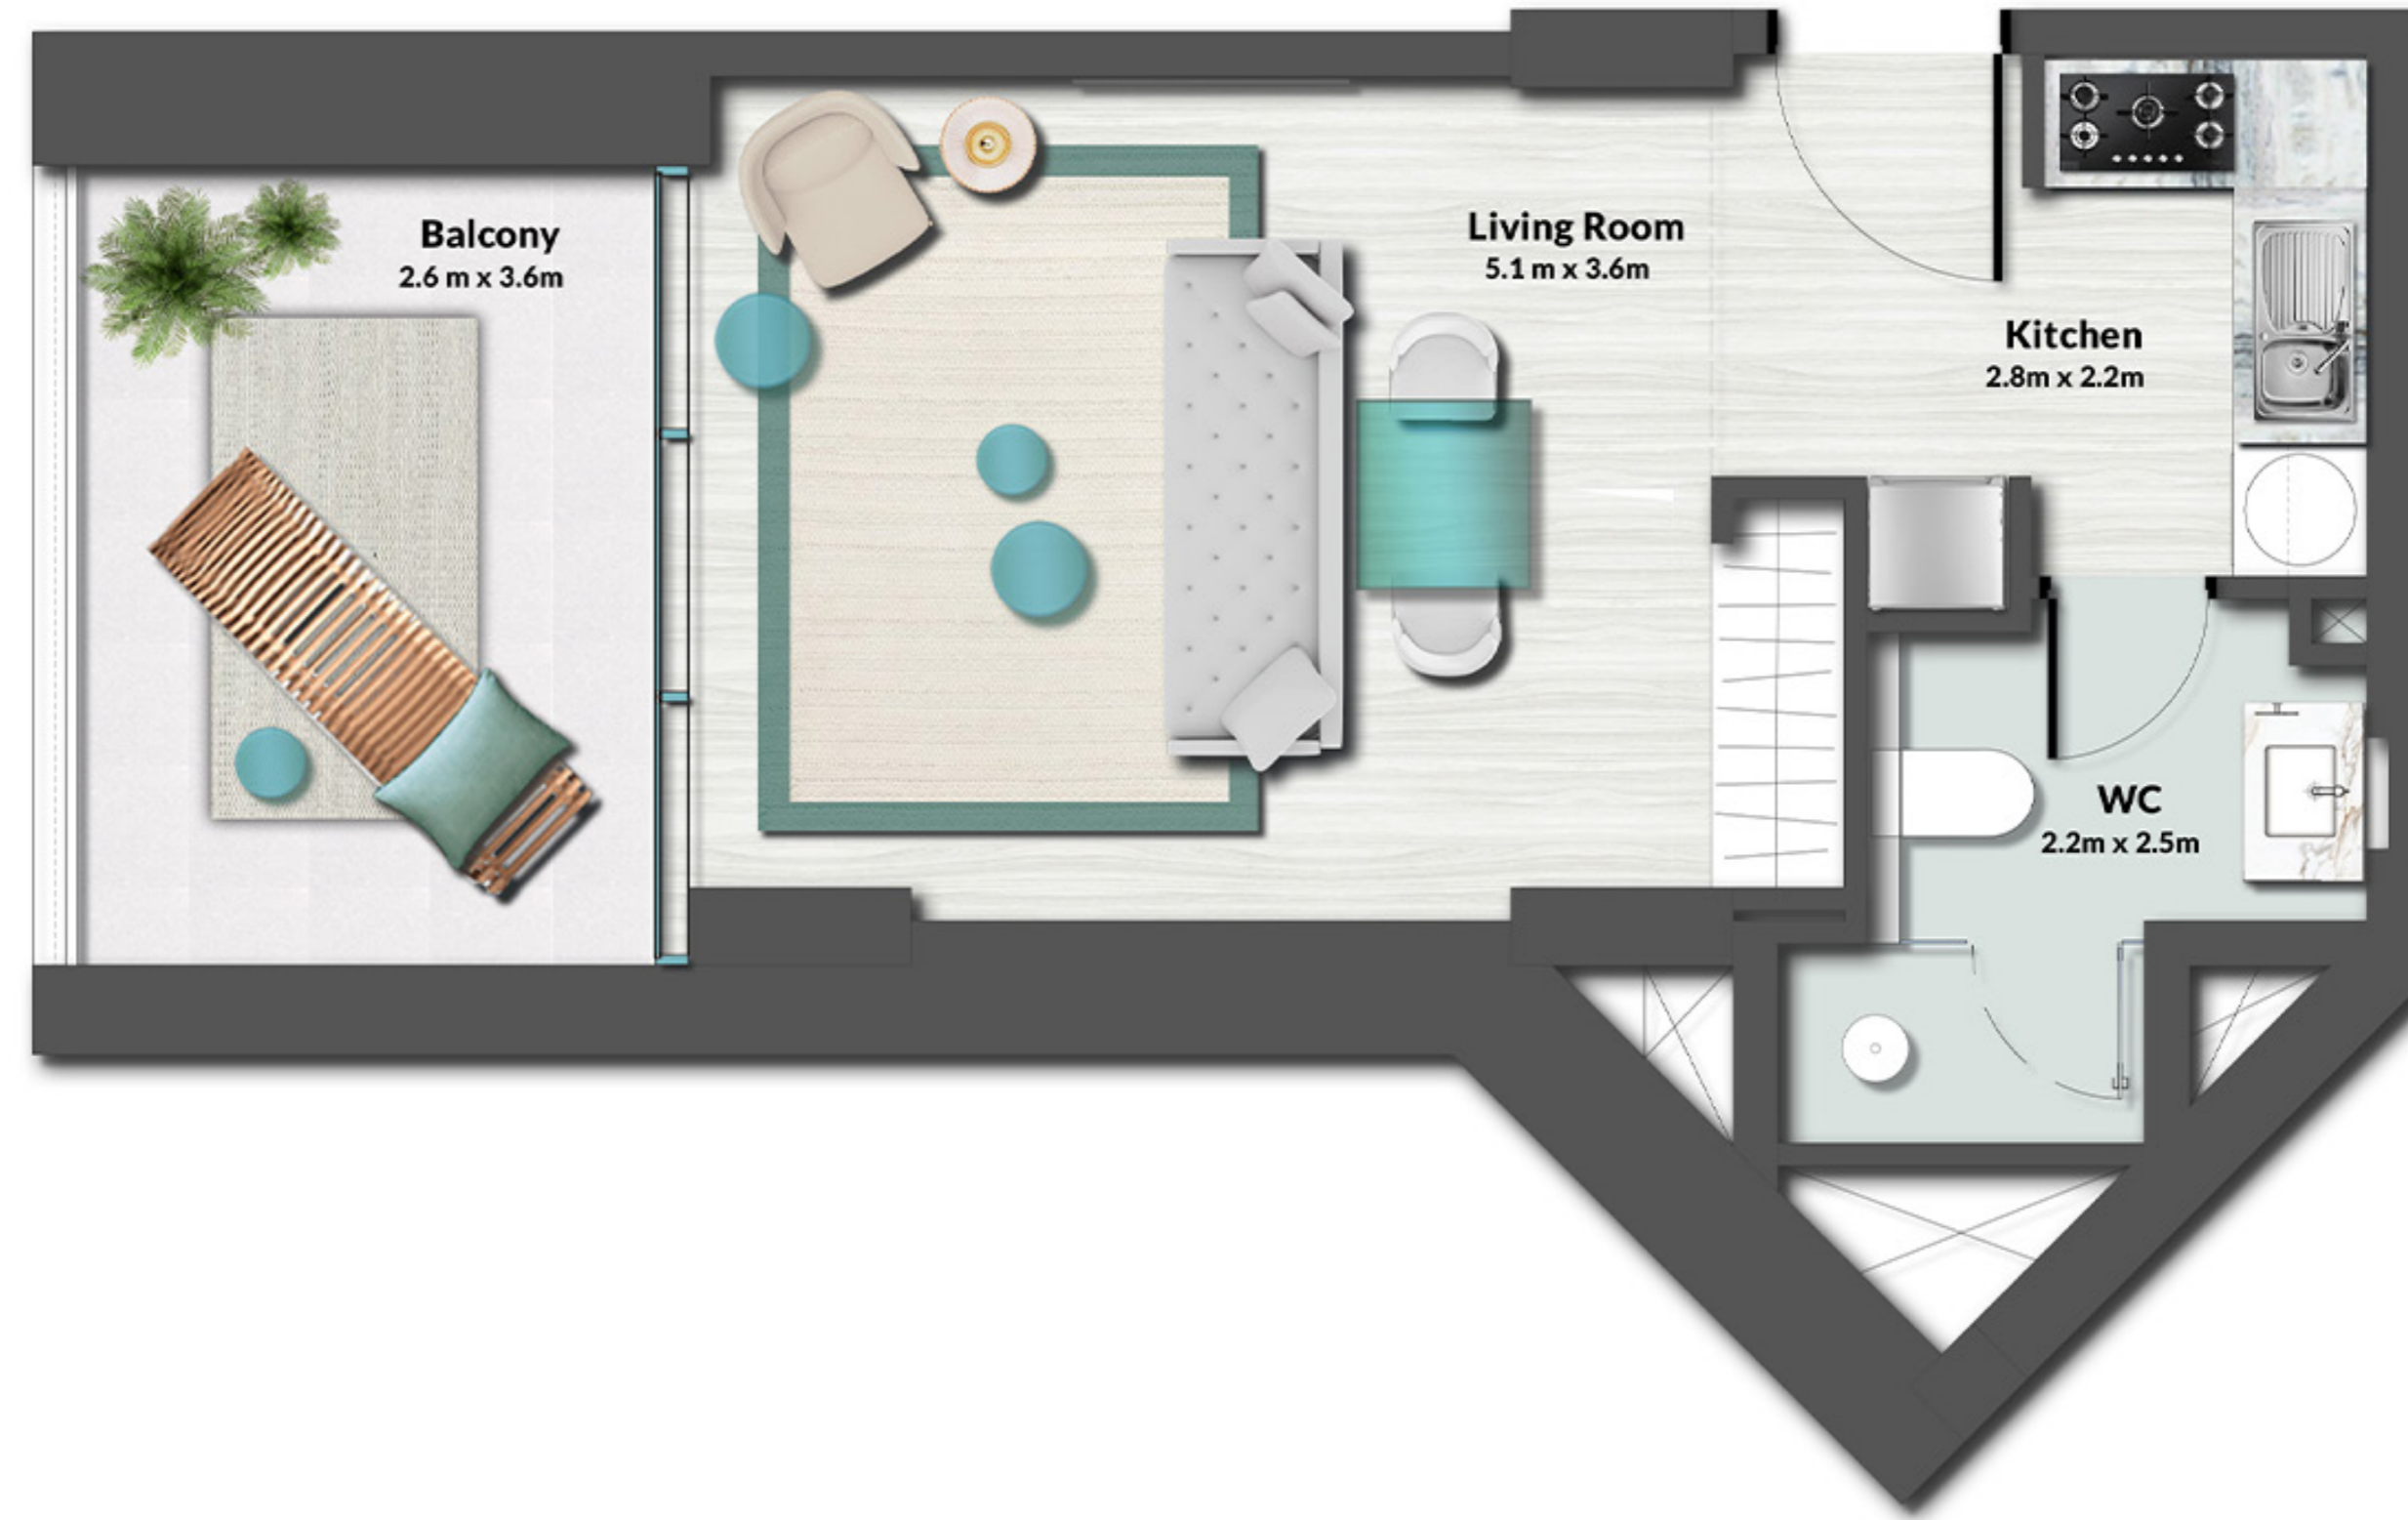

STUDIO

LEVEL 11 & 12 TYPE 2

SUITE AREA	349.07 SQ.FT.	32.43 SQ.M.
BALCONY AREA	122.39 SQ.FT.	11.37 SQ.M.
TOTAL AREA	471.46 SQ.FT.	43.80 SQ.M.

UNIT

01, 08, 13, 19, 24, 31