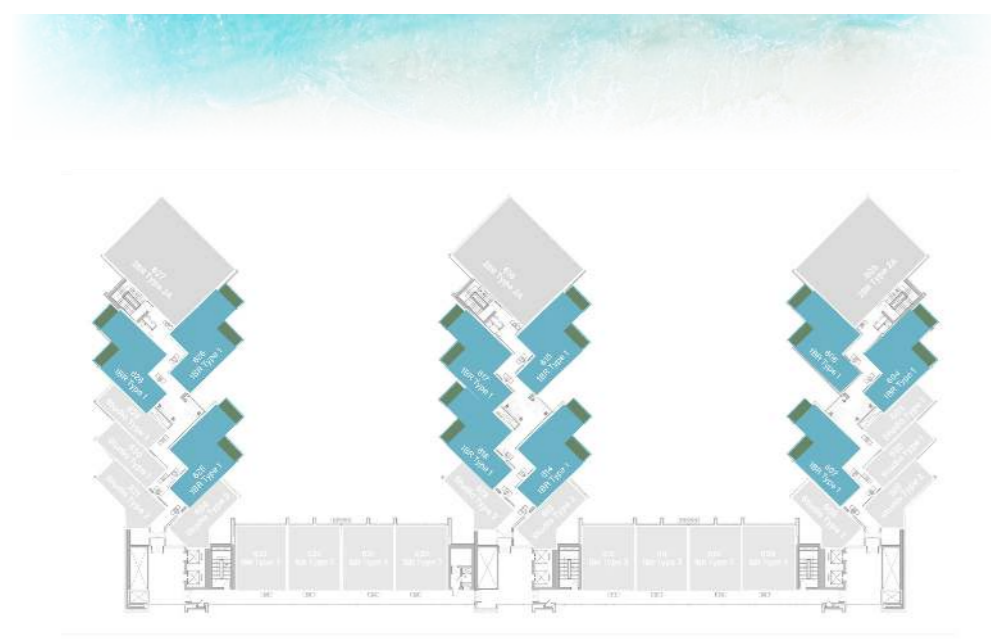

UNIT

01, 08, 13, 19, 24, 31

1 BEDROOM

LEVEL 6 TYPE 1

SUITE AREA	655.52 SQ.FT.	60.90 SQ.M.
BALCONY AREA	171.25 SQ.FT.	15.91 SQ.M.
TOTAL AREA	826.78 SQ.FT.	76.81 SQ.M.

UNIT

04, 06, 07, 14, 15, 17, 18, 25, 26, 28