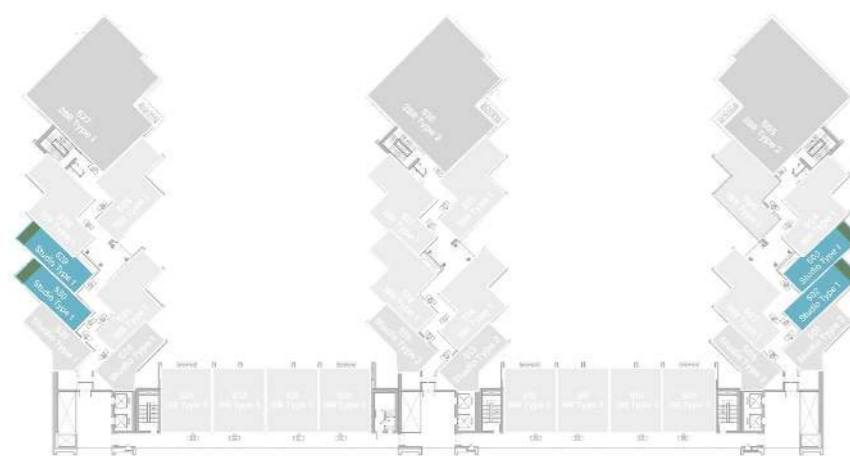

STUDIO

LEVEL 5 TYPE 1

SUITE AREA	328.19 SQ.FT.	30.49 SQ.M.
BALCONY AREA	122.39 SQ.FT.	11.37 SQ.M.
TOTAL AREA	450.58 SQ.FT.	41.86 SQ.M.

UNIT
02, 03, 29, 30