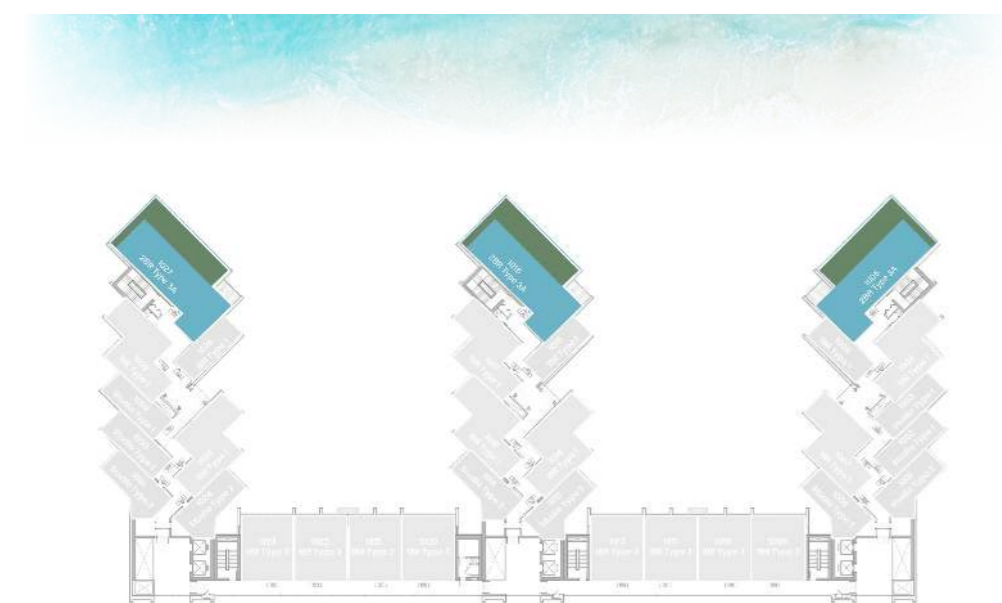

2 BEDROOM

LEVEL 10 TYPE 3A

SUITE AREA	1,259.59 SQ.FT.	117.02 SQ.M.
BALCONY AREA	699.33 SQ.FT.	64.97 SQ.M.
TOTAL AREA	1,958.92 SQ.FT.	181.99 SQ.M.

UNIT
05, 16, 27