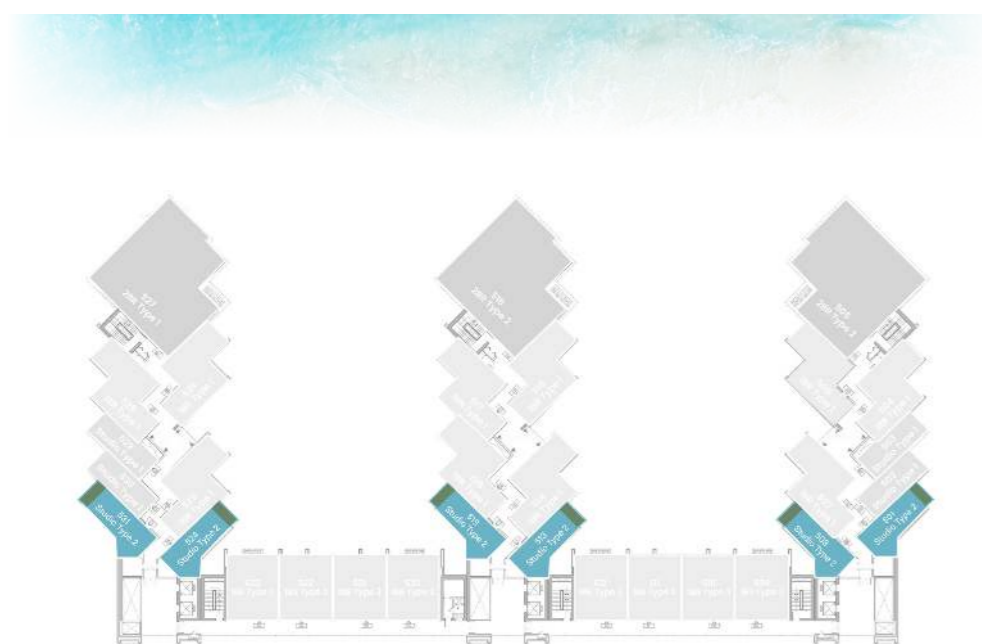

UNIT
02, 03, 29, 30

STUDIO

LEVEL 5 TYPE 2

SUITE AREA	349.07 SQ.FT.	32.43 SQ.M.
BALCONY AREA	104.19 SQ.FT.	9.68 SQ.M.
TOTAL AREA	453.27 SQ.FT.	42.11 SQ.M.

UNIT

01, 08, 13, 19, 24, 31

1 BEDROOM

LEVEL 5 TYPE 1