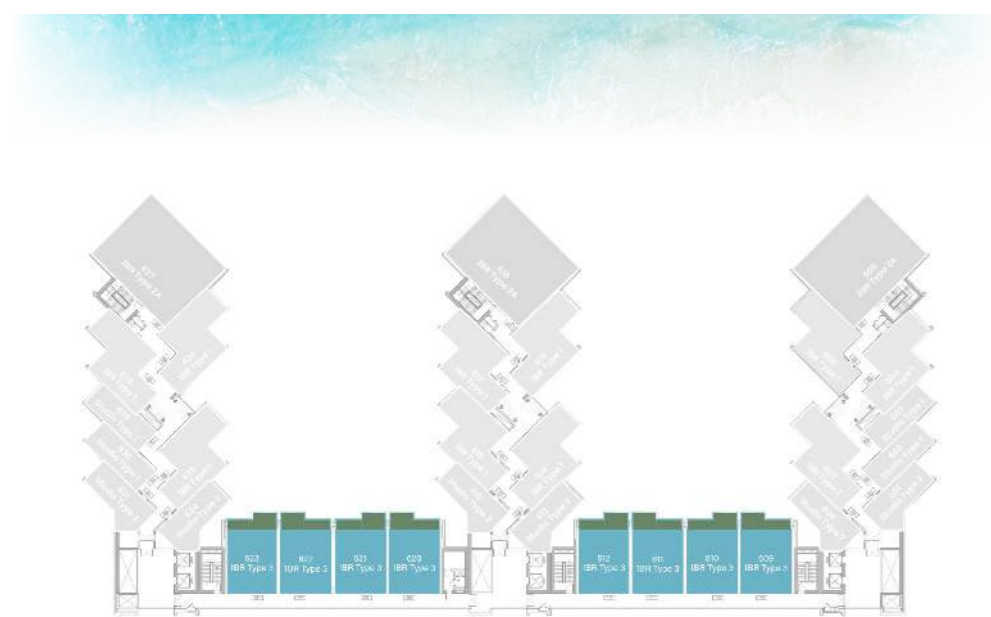

MASA

RESIDENCE

1 BEDROOM

LEVEL 6 TYPE 3

SUITE AREA	652.08 SQ.FT.	60.58 SQ.M.
BALCONY AREA	151.66 SQ.FT.	14.09 SQ.M.
TOTAL AREA	803.74 SQ.FT.	74.67 SQ.M.

UNIT

09, 10, 11, 12, 20, 21, 22, 23