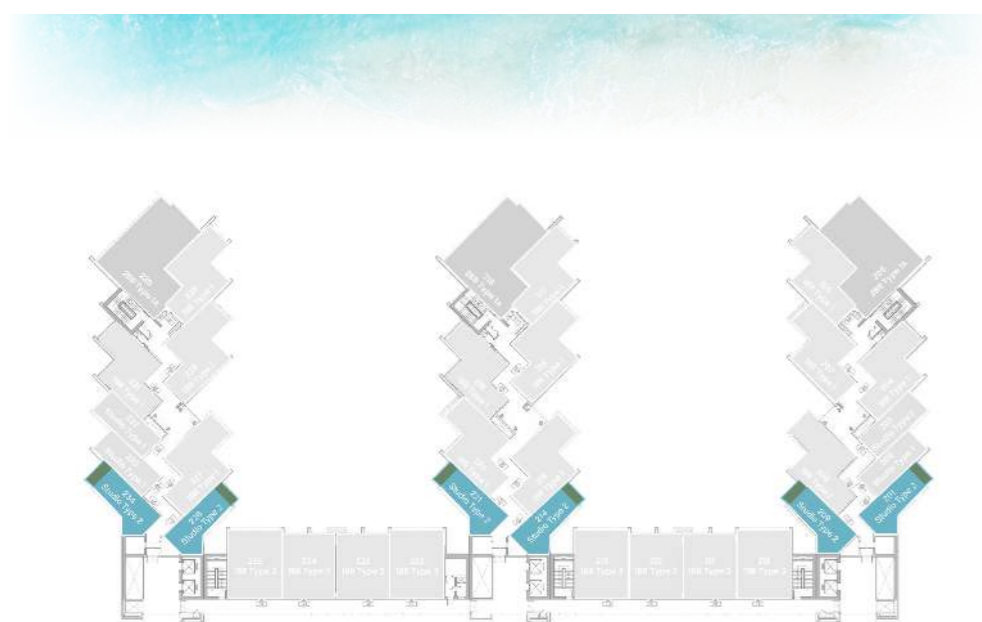

UNIT
02, 03, 32, 33

STUDIO

LEVEL 2 TYPE 2

SUITE AREA	351.98 SQ.FT.	32.70 SQ.M.
BALCONY AREA	88.80 SQ.FT.	8.25 SQ.M.
TOTAL AREA	440.78 SQ.FT.	40.95 SQ.M.

UNIT

01, 09, 14, 21, 26, 34

1 BEDROOM

LEVEL 2 TYPE 1