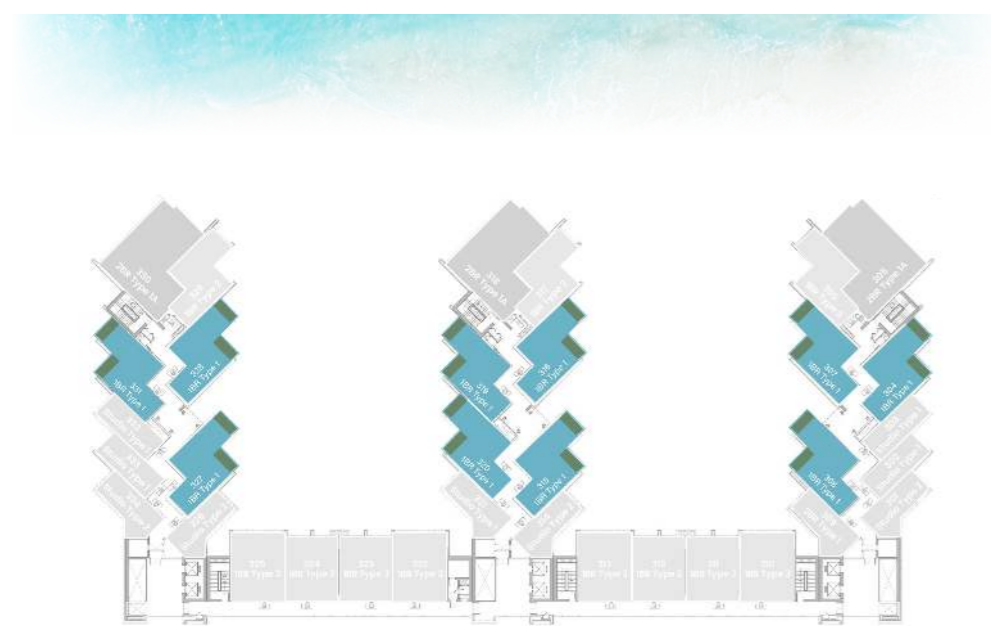

1 BEDROOM

LEVEL 3 TYPE 1

SUITE AREA	651.32 SQ.FT.	60.51 SQ.M.
BALCONY AREA	136.27 SQ.FT.	12.66 SQ.M.
TOTAL AREA	787.60 SQ.FT.	73.17 SQ.M.

UNIT

04, 07, 08, 15, 16, 19, 20, 27, 28, 31