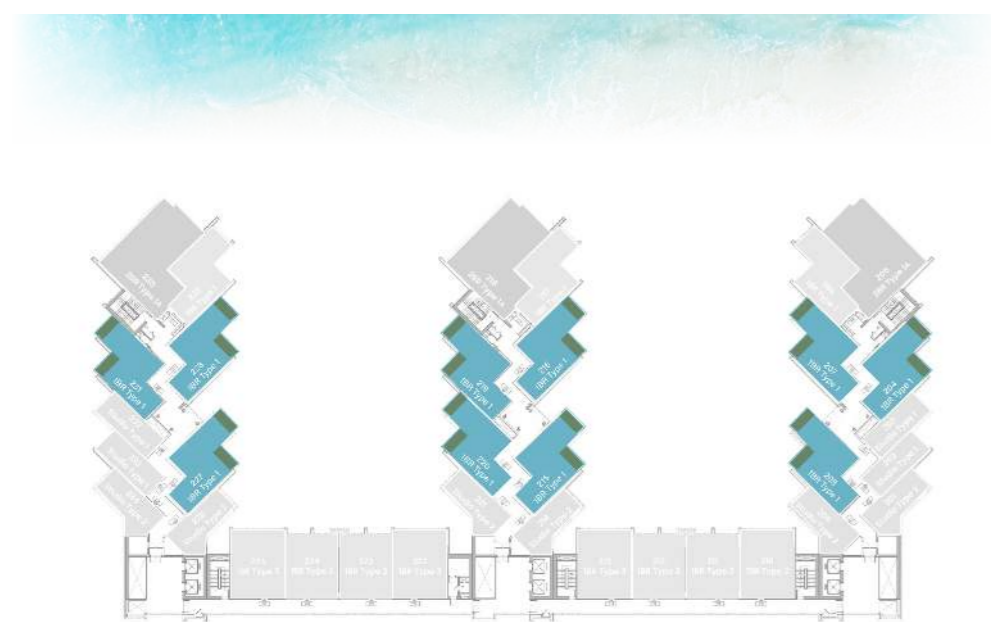

1 BEDROOM

LEVEL 2 TYPE 1

SUITE AREA	655.09 SQ.FT.	60.86 SQ.M.
BALCONY AREA	138.32 SQ.FT.	12.85 SQ.M.
TOTAL AREA	793.41 SQ.FT.	73.71 SQ.M.

UNIT

04, 07, 08, 15, 16, 19, 20, 27, 28, 31