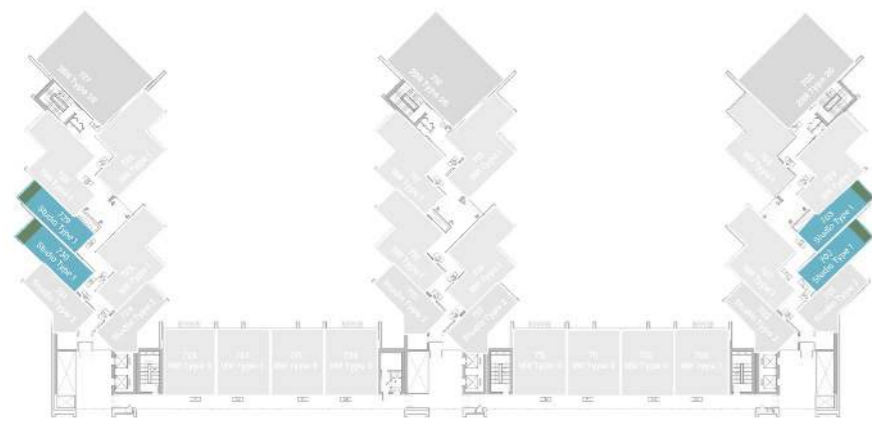

STUDIO

LEVEL 7 & 8 TYPE 1

SUITE AREA	327.98 SQ.FT.	30.47 SQ.M.
BALCONY AREA	88.80 SQ.FT.	8.25 SQ.M.
TOTAL AREA	416.78 SQ.FT.	38.72 SQ.M.

UNIT
02, 03, 29, 30