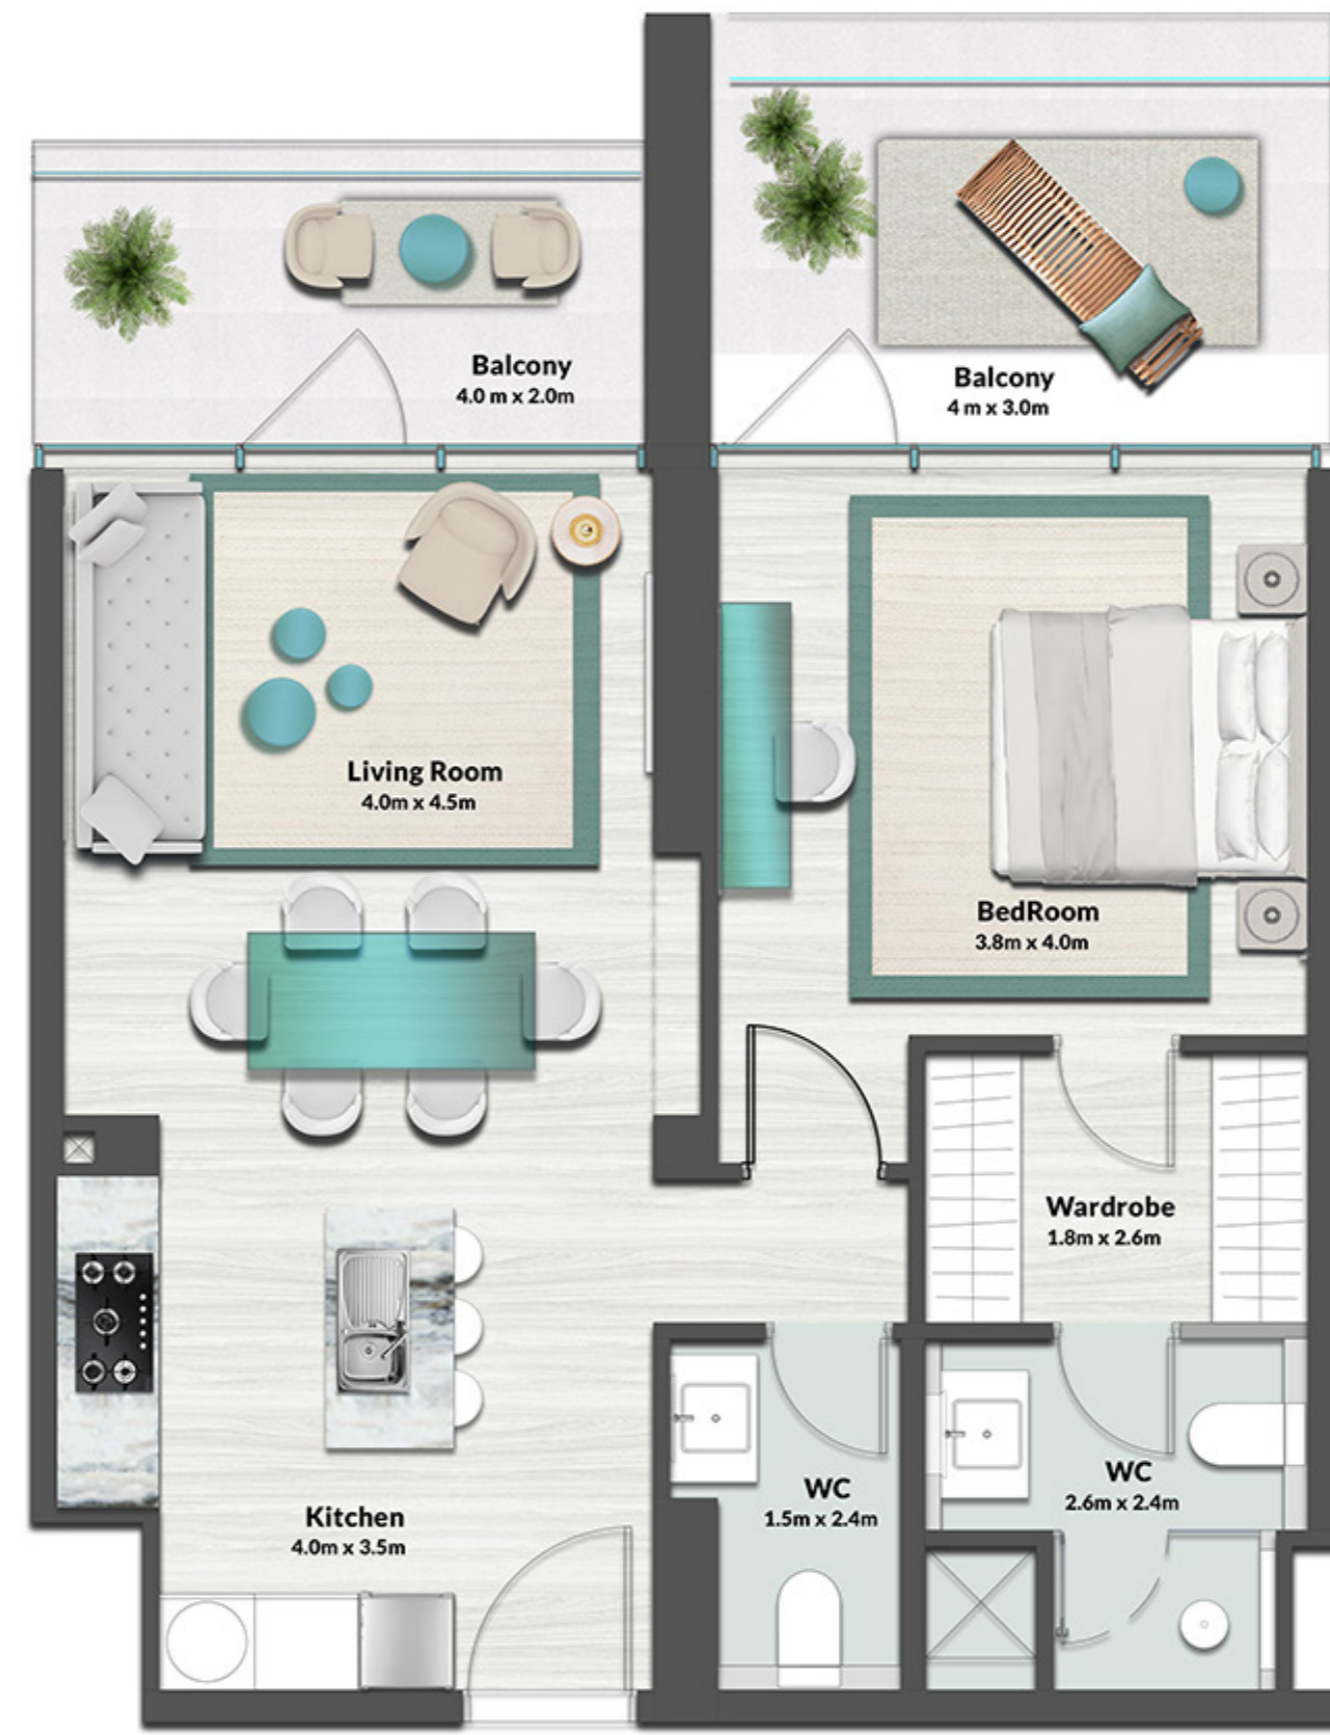

MASA

RESIDENCE

1 BEDROOM

LEVEL 10 TYPE 3

SUITE AREA	652.08 SQ.FT.	60.58 SQ.M.
BALCONY AREA	151.66 SQ.FT.	14.09 SQ.M.
TOTAL AREA	803.74 SQ.FT.	74.67 SQ.M.

UNIT

09, 10, 11, 12, 20, 21, 22, 23