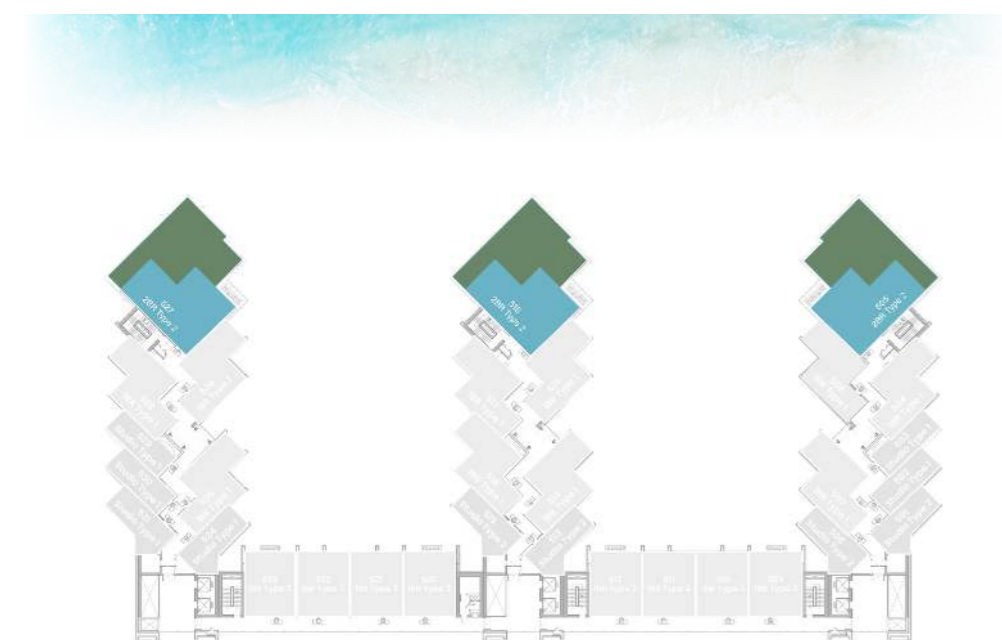

UNIT

09, 10, 11, 12, 20, 21, 22, 23

2 BEDROOM

LEVEL 5 TYPE 2

SUITE AREA	1,292.32 SQ.FT.	120.06 SQ.M.
BALCONY AREA	1,318.36 SQ.FT.	122.48 SQ.M.
TOTAL AREA	2,610.68 SQ.FT.	242.54 SQ.M.

UNIT
05, 16, 27

6TH
FLOOR