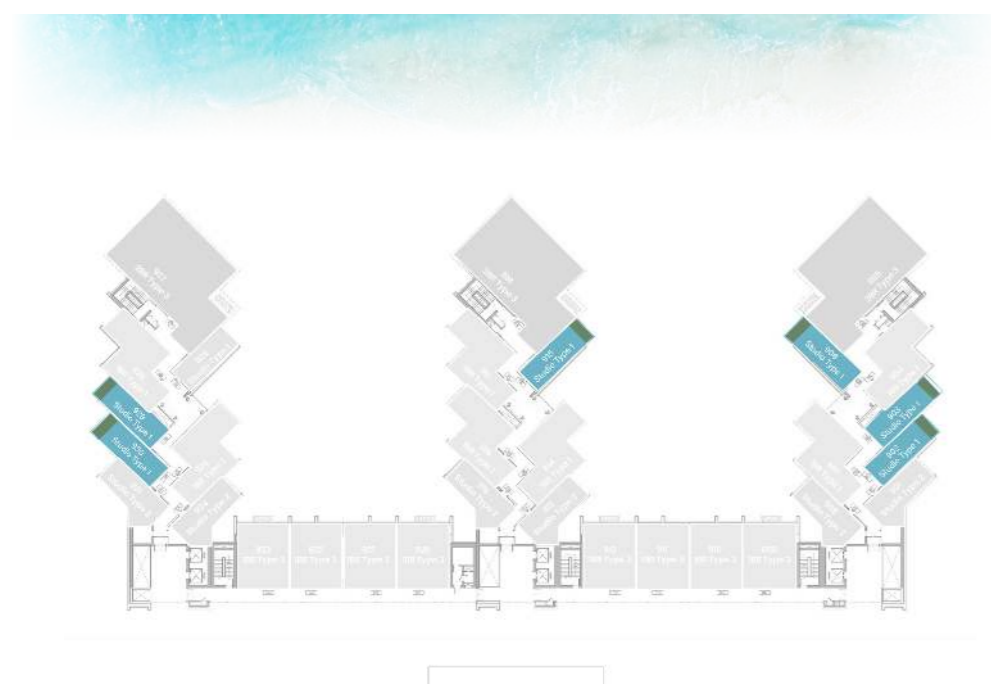

STUDIO

LEVEL 9 TYPE 1

SUITE AREA	327.76 SQ.FT.	30.45 SQ.M.
BALCONY AREA	103.87 SQ.FT.	9.65 SQ.M.
TOTAL AREA	431.63 SQ.FT.	40.10 SQ.M.

UNIT

02, 03, 06, 15, 26, 29, 30