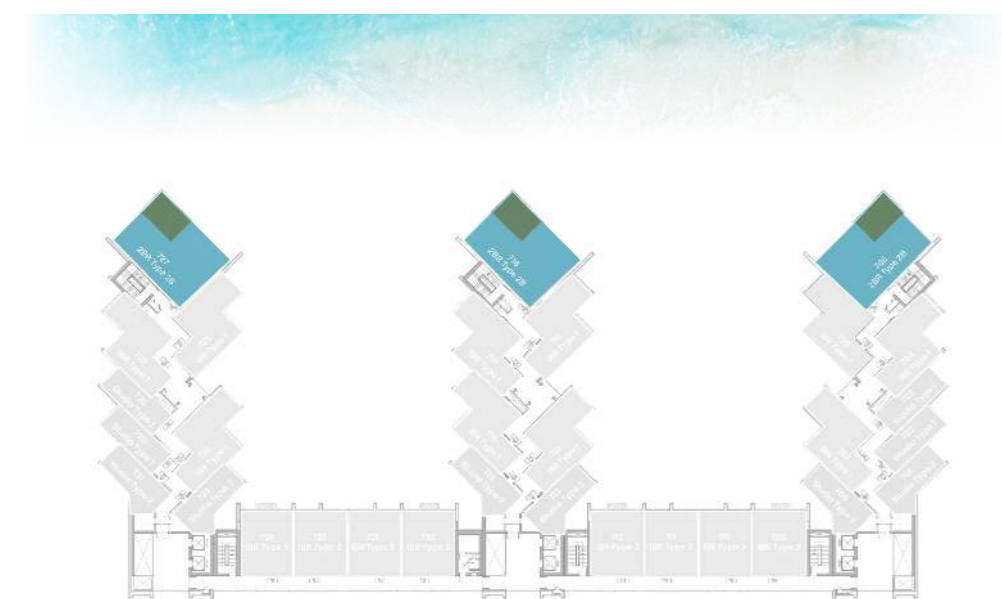

UNIT

09, 10, 11, 12, 20, 21, 22, 23

2 BEDROOM

LEVEL 7 & 8 TYPE 2B

SUITE AREA	1,282.74 SQ.FT.	119.17 SQ.M.
BALCONY AREA	228.73 SQ.FT.	21.25 SQ.M.
TOTAL AREA	1,511.47 SQ.FT.	140.42 SQ.M.

UNIT
05, 16, 27

9TH
FLOOR