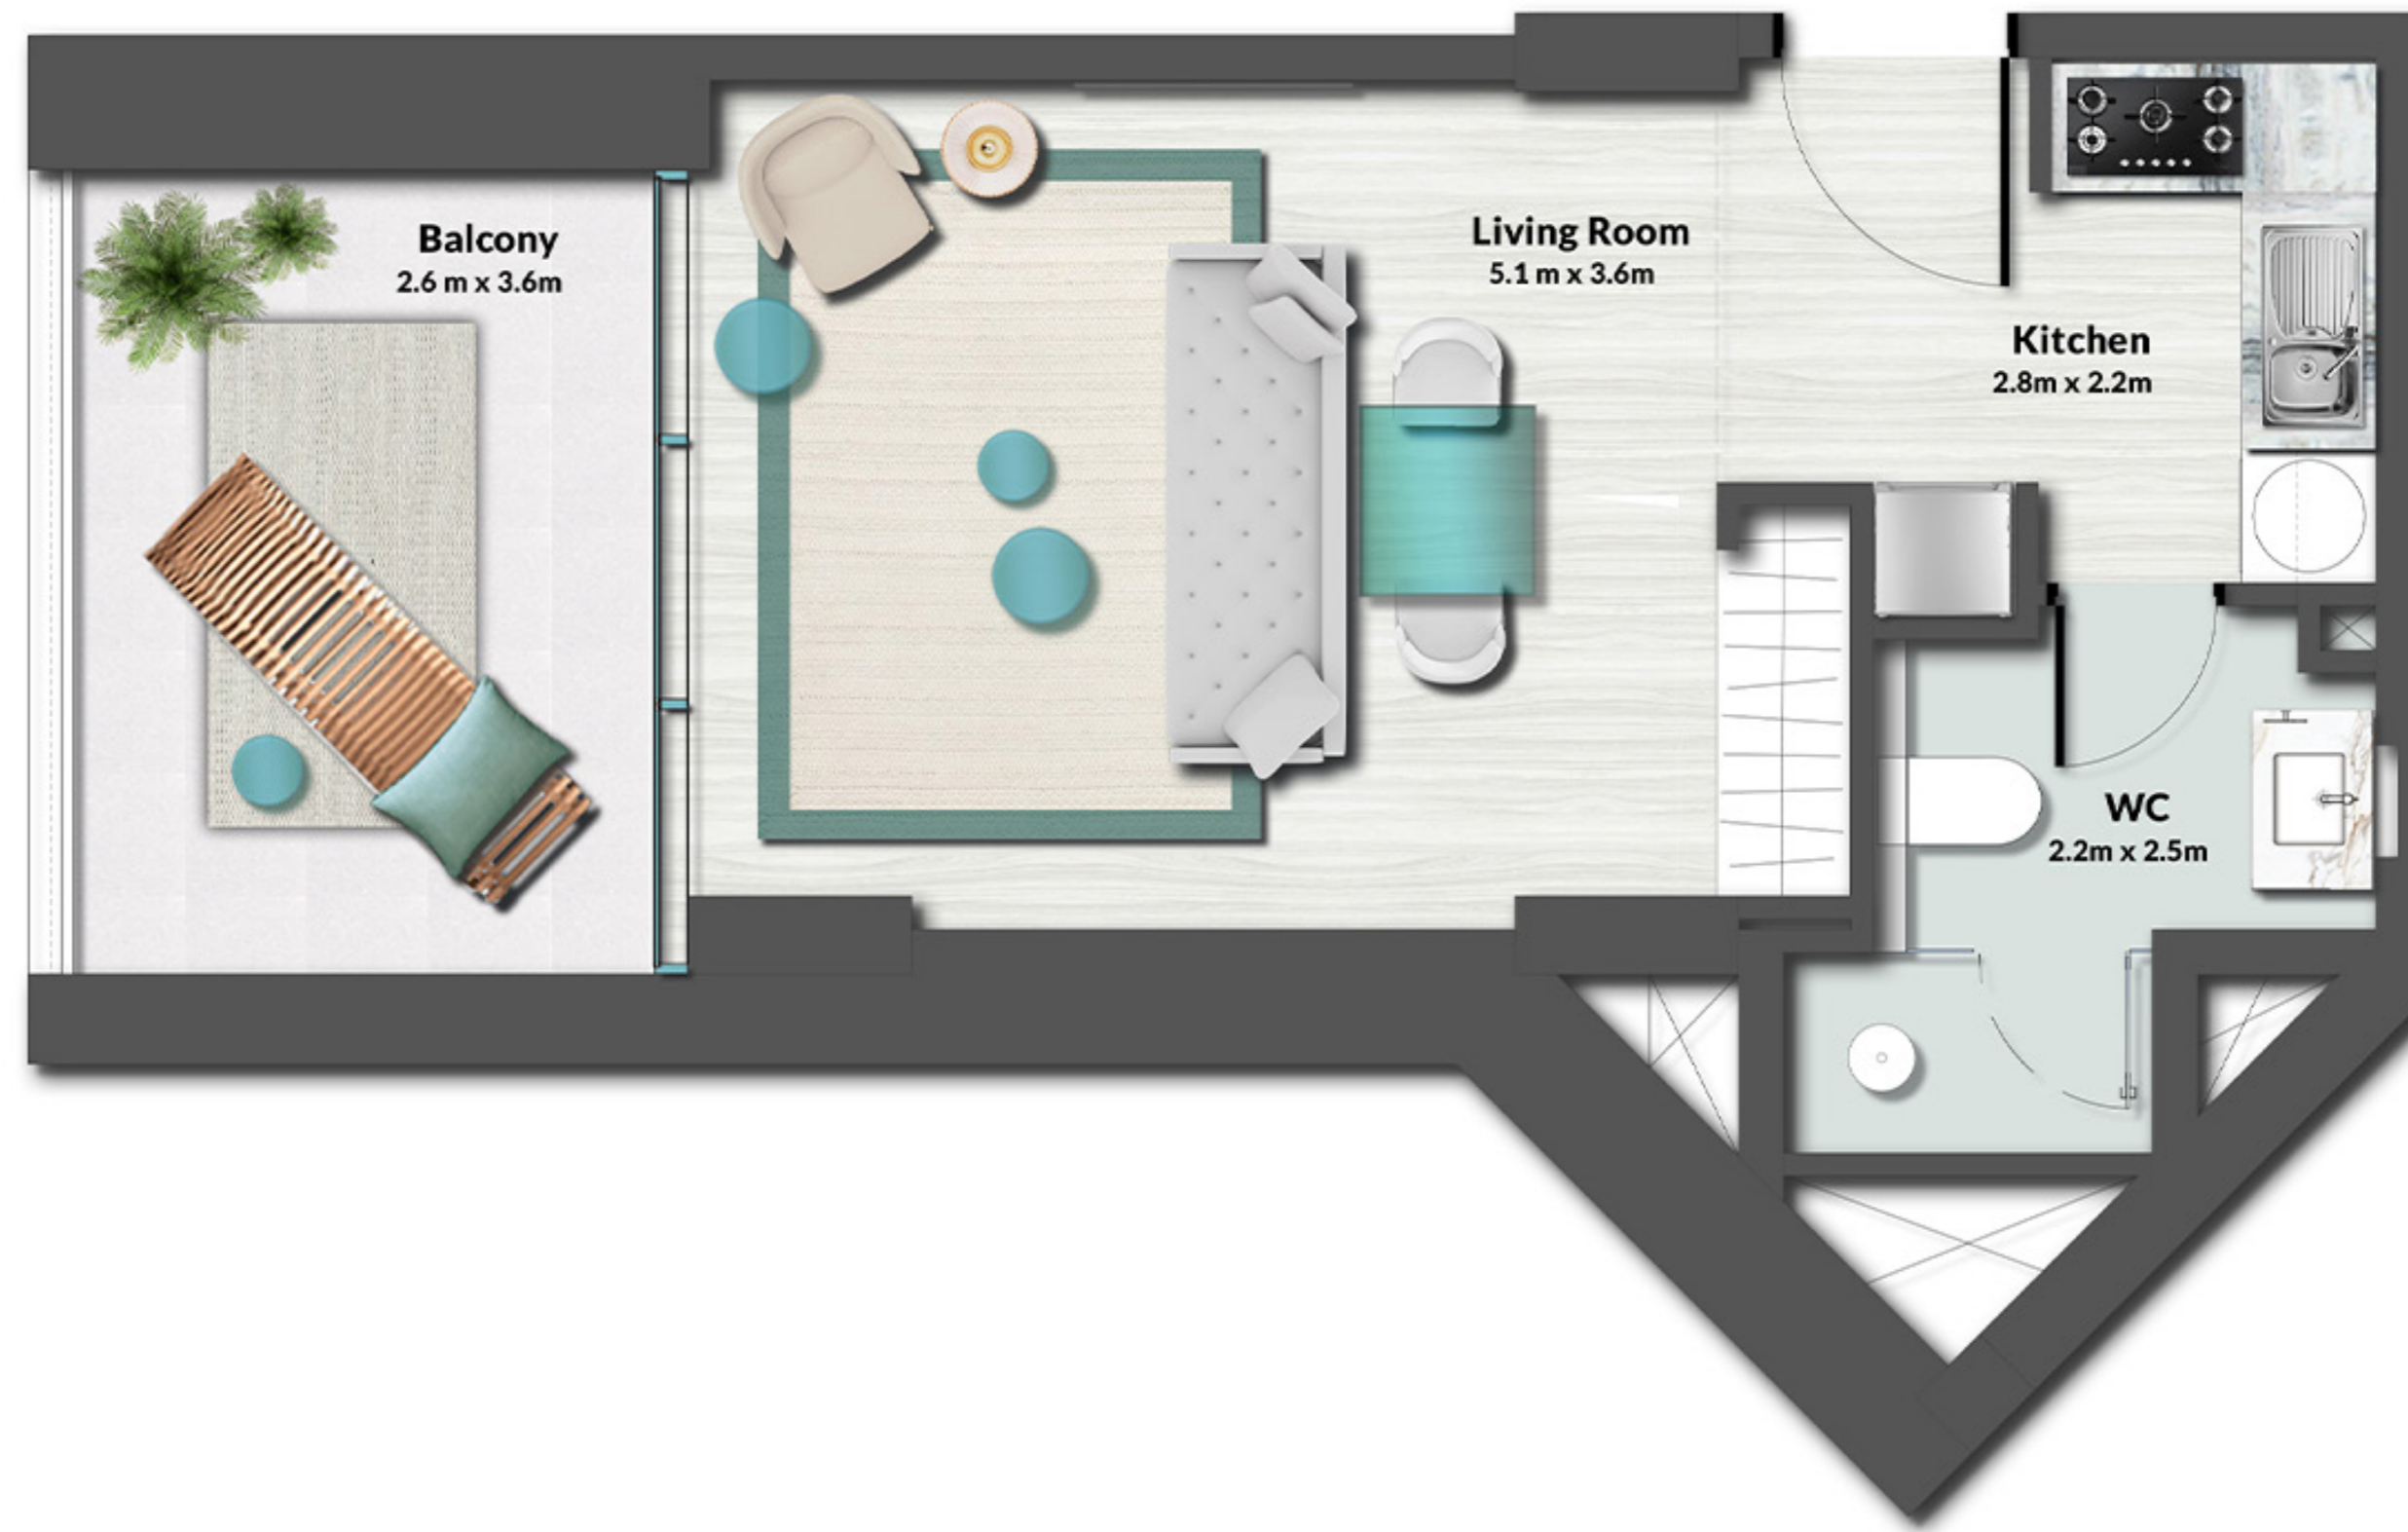

UNIT
02, 03, 32, 33

STUDIO

LEVEL 3 TYPE 2

SUITE AREA	349.07 SQ.FT.	32.43 SQ.M.
BALCONY AREA	122.71 SQ.FT.	11.40 SQ.M.
TOTAL AREA	471.78 SQ.FT.	43.83 SQ.M.

UNIT

01, 09, 14, 21, 26, 34

1 BEDROOM

LEVEL 3 TYPE 1