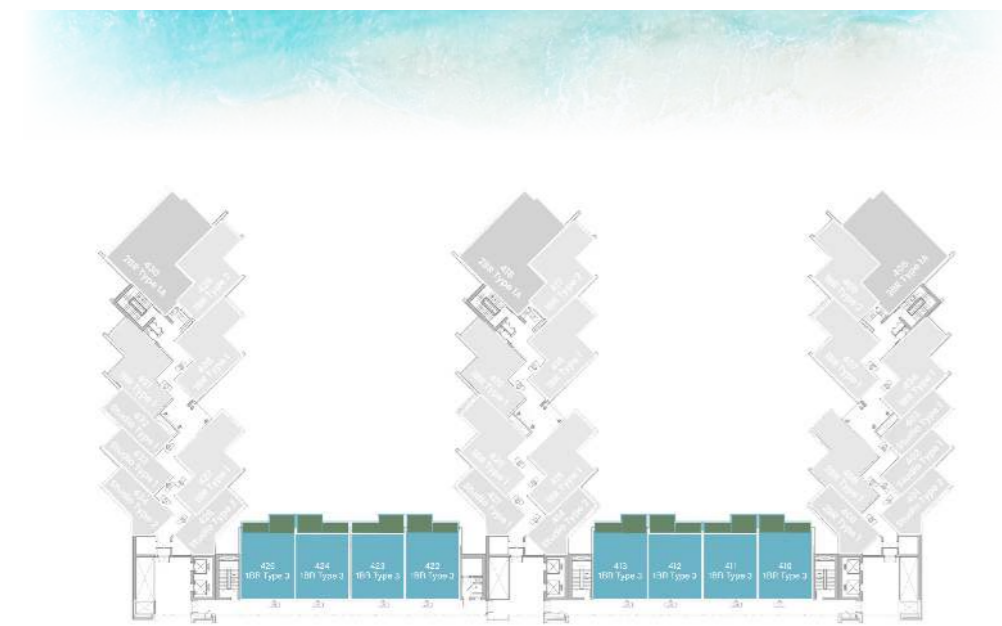

UNIT
06, 17, 29

1 BEDROOM

LEVEL 4 TYPE 3

SUITE AREA	652.08 SQ.FT.	60.58 SQ.M.
BALCONY AREA	151.66 SQ.FT.	14.09 SQ.M.
TOTAL AREA	803.74 SQ.FT.	74.67 SQ.M.

UNIT

10, 11, 12, 13, 22, 23, 24, 25

2 BEDROOM

LEVEL 4 TYPE 1A