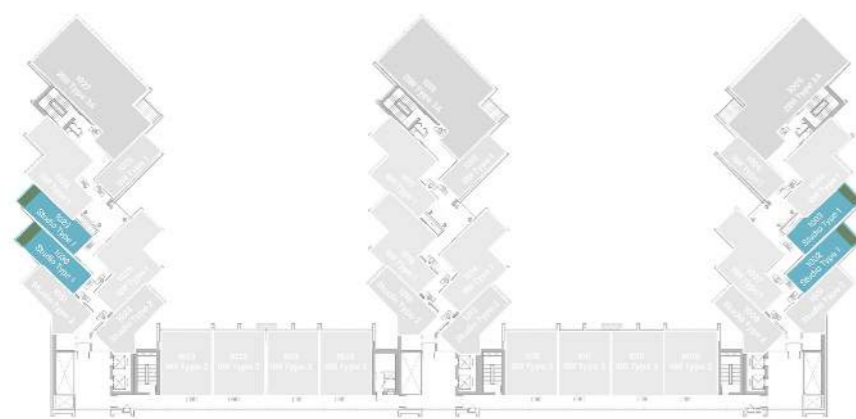

STUDIO

LEVEL 10 TYPE 1

SUITE AREA	327.44 SQ.FT.	30.42 SQ.M.
BALCONY AREA	104.19 SQ.FT.	9.68 SQ.M.
TOTAL AREA	431.63 SQ.FT.	40.10 SQ.M.

UNIT

02, 03, 06, 15, 26, 29, 30