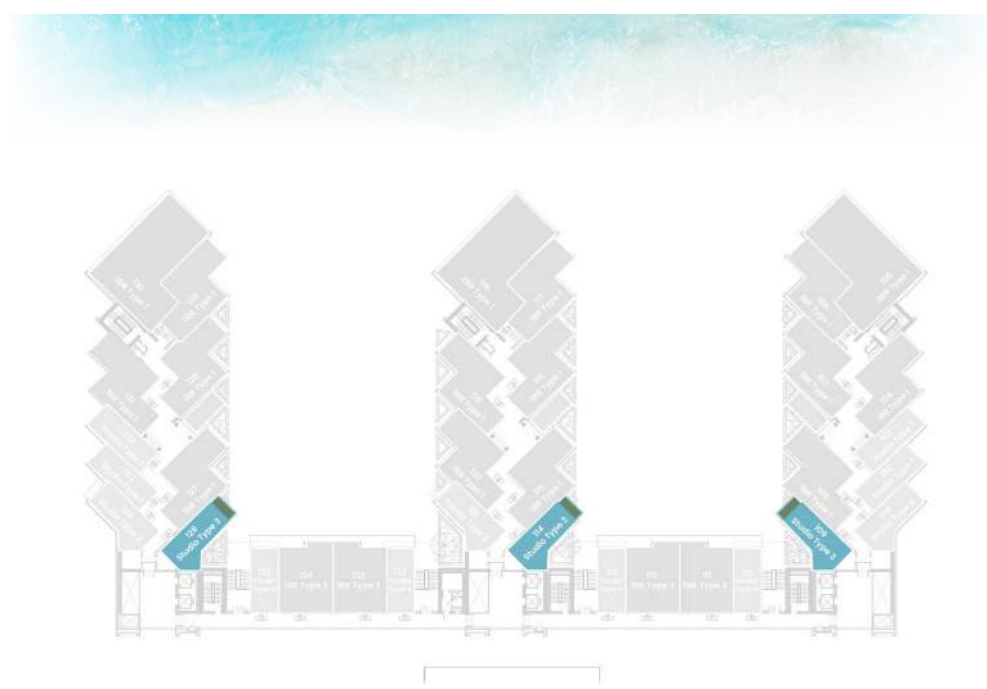

UNIT
01, 21, 34

STUDIO

LEVEL 1 TYPE 3

SUITE AREA	381.26 SQ.FT.	35.42 SQ.M.
BALCONY AREA	101.72 SQ.FT.	9.45 SQ.M.
TOTAL AREA	482.98 SQ.FT.	44.87 SQ.M.

UNIT
09, 14, 26

STUDIO

LEVEL 1 TYPE 4

SUITE AREA	349.07 SQ.FT.	32.43 SQ.M.
BALCONY AREA	80.41 SQ.FT.	7.47 SQ.M.
TOTAL AREA	429.48 SQ.FT.	39.90 SQ.M.