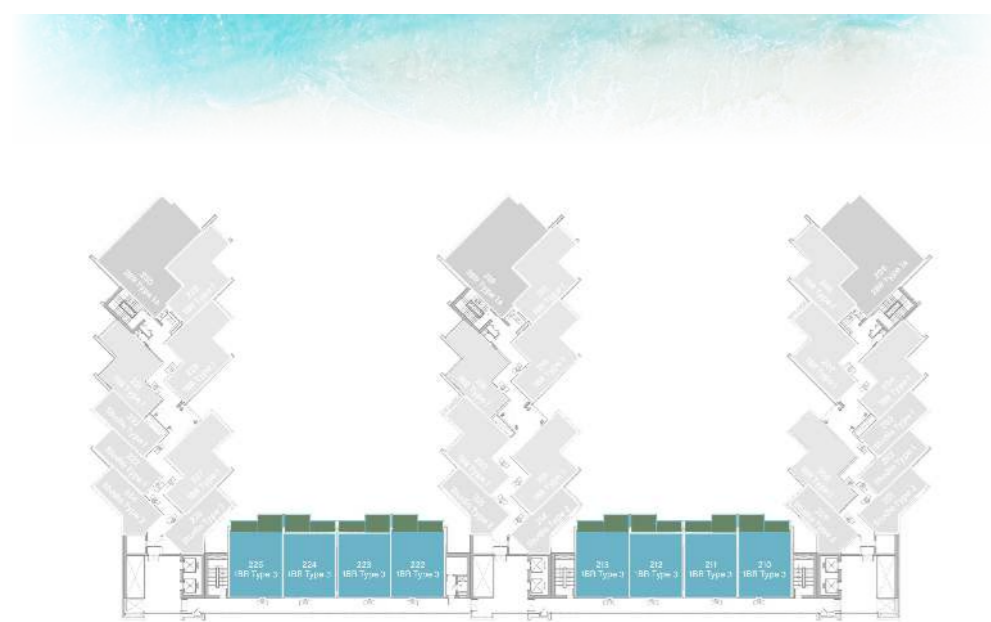

UNIT
06, 17, 29

1 BEDROOM

LEVEL 2 TYPE 3

SUITE AREA	652.08 SQ.FT.	60.58 SQ.M.
BALCONY AREA	199.67 SQ.FT.	18.55 SQ.M.
TOTAL AREA	851.75 SQ.FT.	79.13 SQ.M.

UNIT

10, 11, 12, 13, 22, 23, 24, 25

2 BEDROOM

LEVEL 2 TYPE 1A