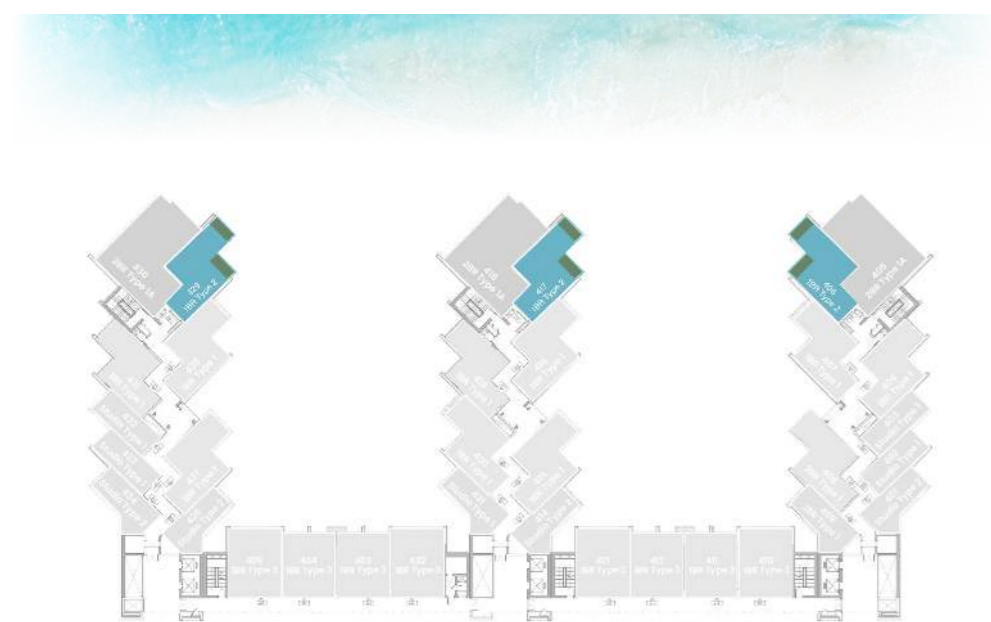

1 BEDROOM

LEVEL 4 TYPE 2

SUITE AREA	682.54 SQ.FT.	63.41 SQ.M.
BALCONY AREA	166.95 SQ.FT.	15.51 SQ.M.
TOTAL AREA	849.49 SQ.FT.	78.92 SQ.M.

UNIT
06, 17, 29