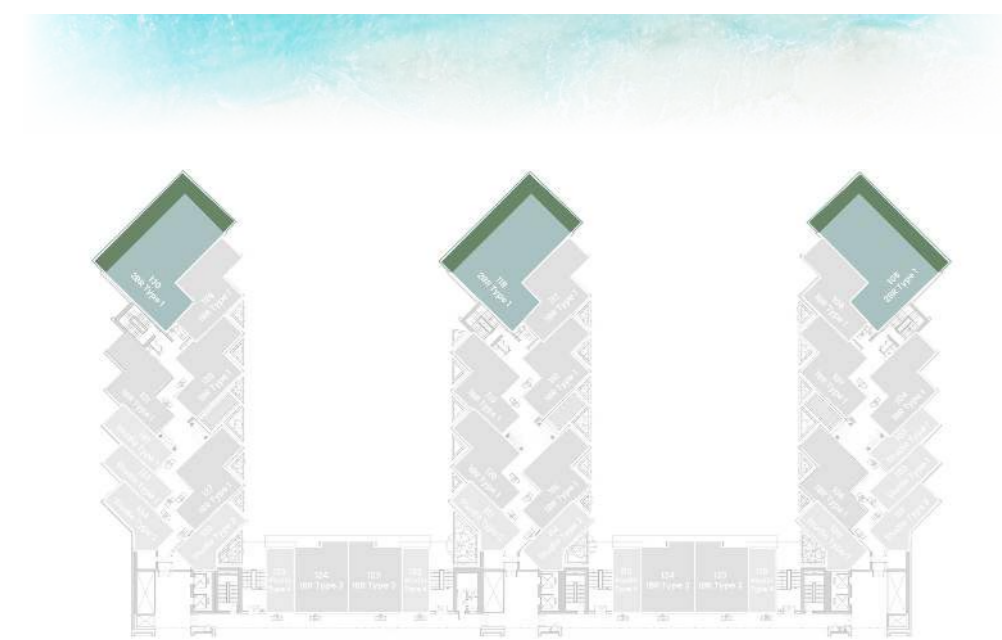

LEVEL 1 TYPE 1

SUITE AREA	1,166.70 SQ.FT.	108.39 SQ.M.
BALCONY AREA	714.83 SQ.FT.	66.41 SQ.M.
TOTAL AREA	1,881.53 SQ.FT.	174.80 SQ.M.

UNIT
05, 18, 30

2ND FLOOR

STUDIO

LEVEL 2 TYPE 1

SUITE AREA	327.87 SQ.FT.	30.46 SQ.M.
BALCONY AREA	103.87 SQ.FT.	9.65 SQ.M.
TOTAL AREA	431.74 SQ.FT.	40.11 SQ.M.