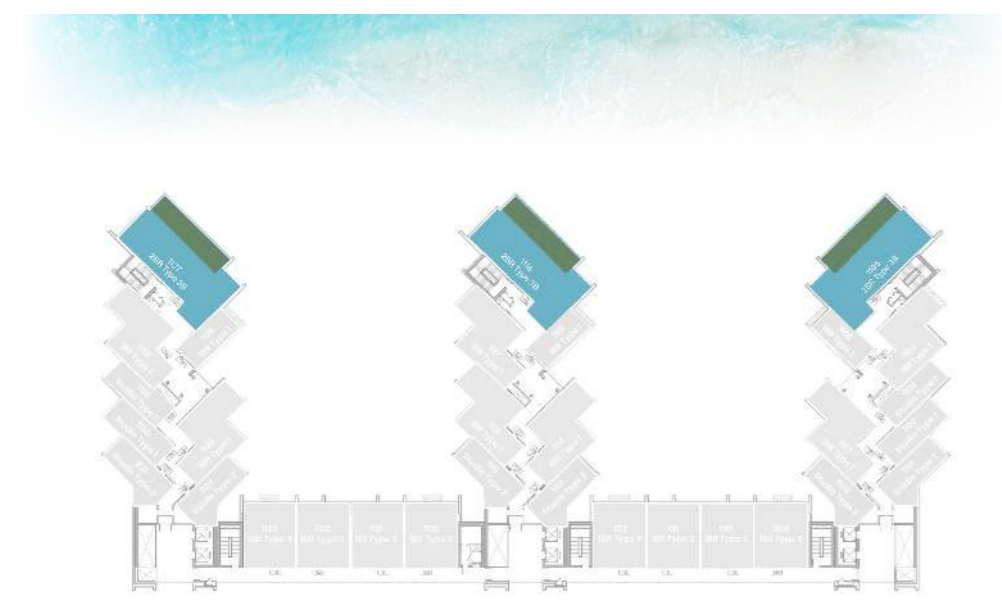

2 BEDROOM

LEVEL 11 & 12 TYPE 3B

SUITE AREA	1,259.49 SQ.FT.	117.01 SQ.M.
BALCONY AREA	540.46 SQ.FT.	50.21 SQ.M.
TOTAL AREA	1,799.94 SQ.FT.	167.22 SQ.M.

UNIT
05, 16, 27