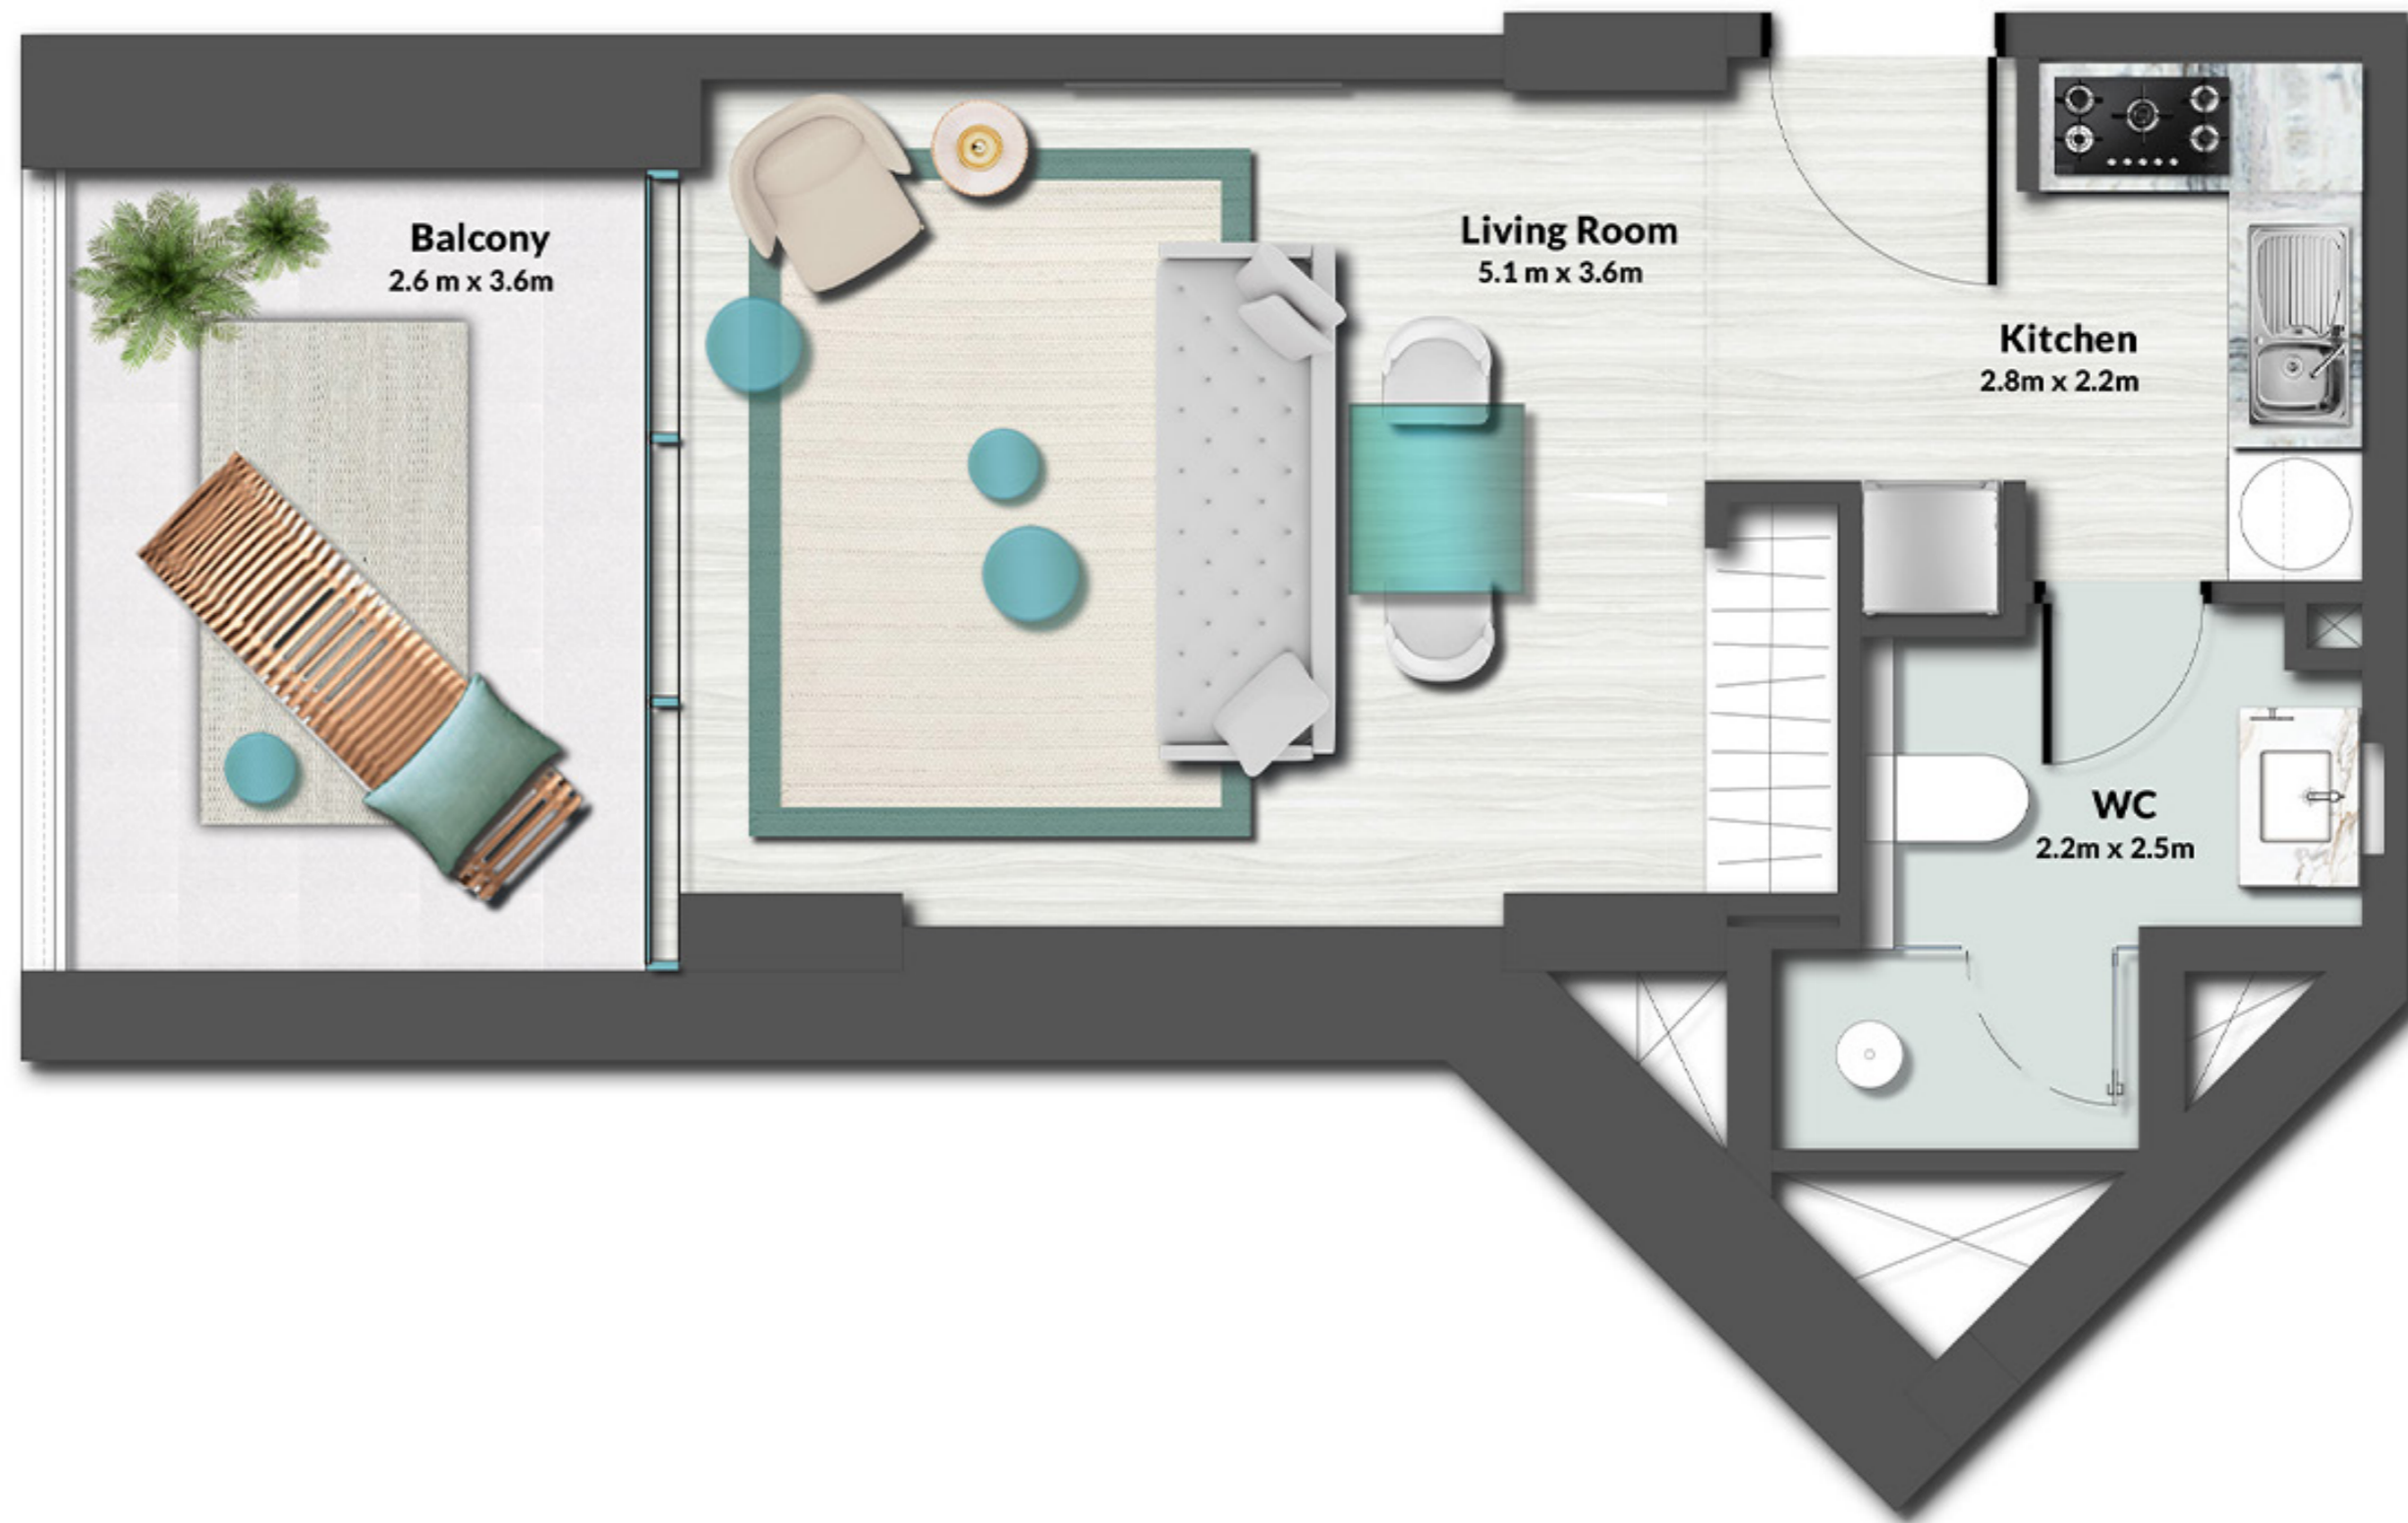

STUDIO

LEVEL 1 TYPE 2

SUITE AREA	373.51 SQ.FT.	34.70 SQ.M.
BALCONY AREA	101.72 SQ.FT.	9.45 SQ.M.
TOTAL AREA	475.23 SQ.FT.	44.15 SQ.M.

UNIT
01, 21, 34