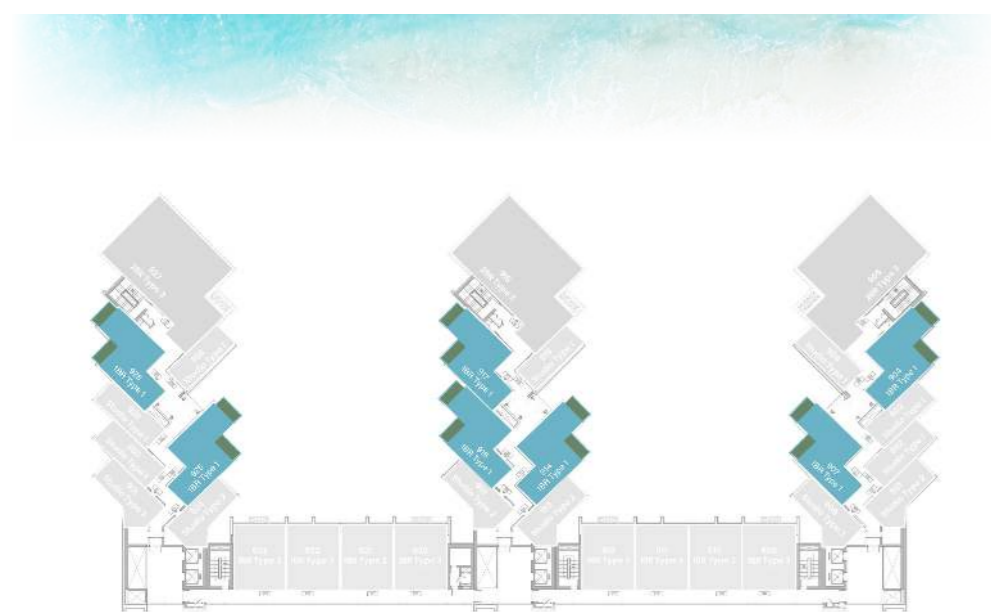

UNIT

01, 08, 13, 19, 24, 31

1 BEDROOM

LEVEL 9 TYPE 1

SUITE AREA	655.31 SQ.FT.	60.88 SQ.M.
BALCONY AREA	138.32 SQ.FT.	12.85 SQ.M.
TOTAL AREA	793.62 SQ.FT.	73.73 SQ.M.

UNIT

04, 07, 14, 17, 18, 25, 28

MASA