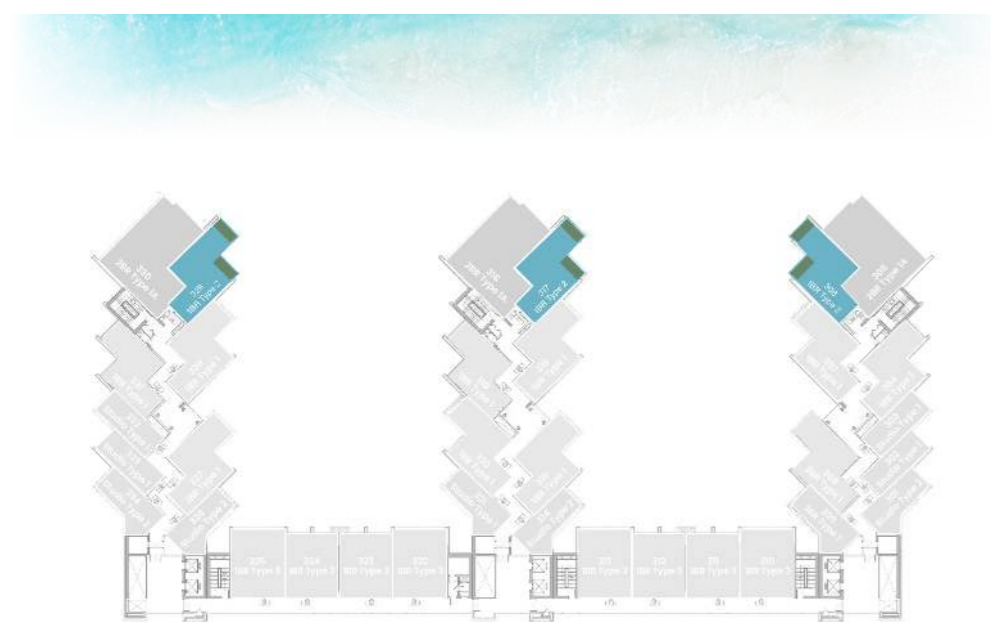

1 BEDROOM

LEVEL 3 TYPE 2

SUITE AREA	682.54 SQ.FT.	63.41 SQ.M.
BALCONY AREA	134.33 SQ.FT.	12.48 SQ.M.
TOTAL AREA	816.87 SQ.FT.	75.89 SQ.M.

UNIT
06, 17, 29