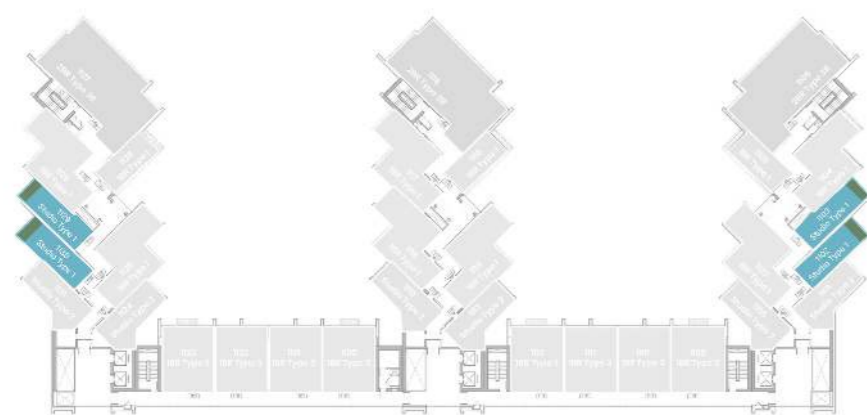

UNIT
05, 16, 27

11TH & 12TH
FLOOR

STUDIO

LEVEL 11 & 12 TYPE 1

SUITE AREA	327.44 SQ.FT.	30.42 SQ.M.
BALCONY AREA	88.80 SQ.FT.	8.25 SQ.M.
TOTAL AREA	416.24 SQ.FT.	38.67 SQ.M.

UNIT

02, 03, 06, 15, 26, 29, 30

STUDIO