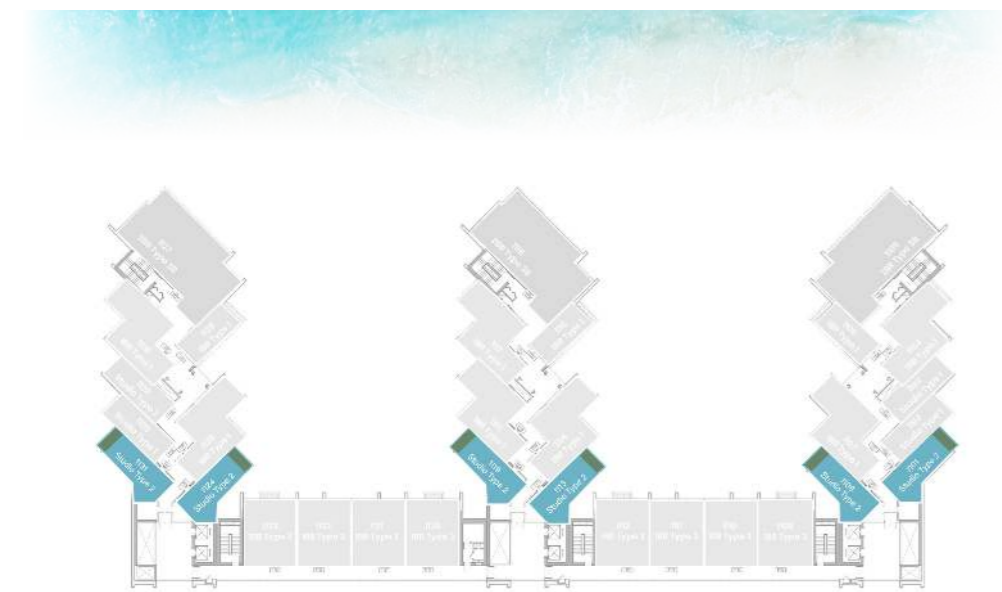

STUDIO

LEVEL 11 & 12 TYPE 2

SUITE AREA	349.07 SQ.FT.	32.43 SQ.M.
BALCONY AREA	122.39 SQ.FT.	11.37 SQ.M.
TOTAL AREA	471.46 SQ.FT.	43.80 SQ.M.

UNIT

01, 08, 13, 19, 24, 31