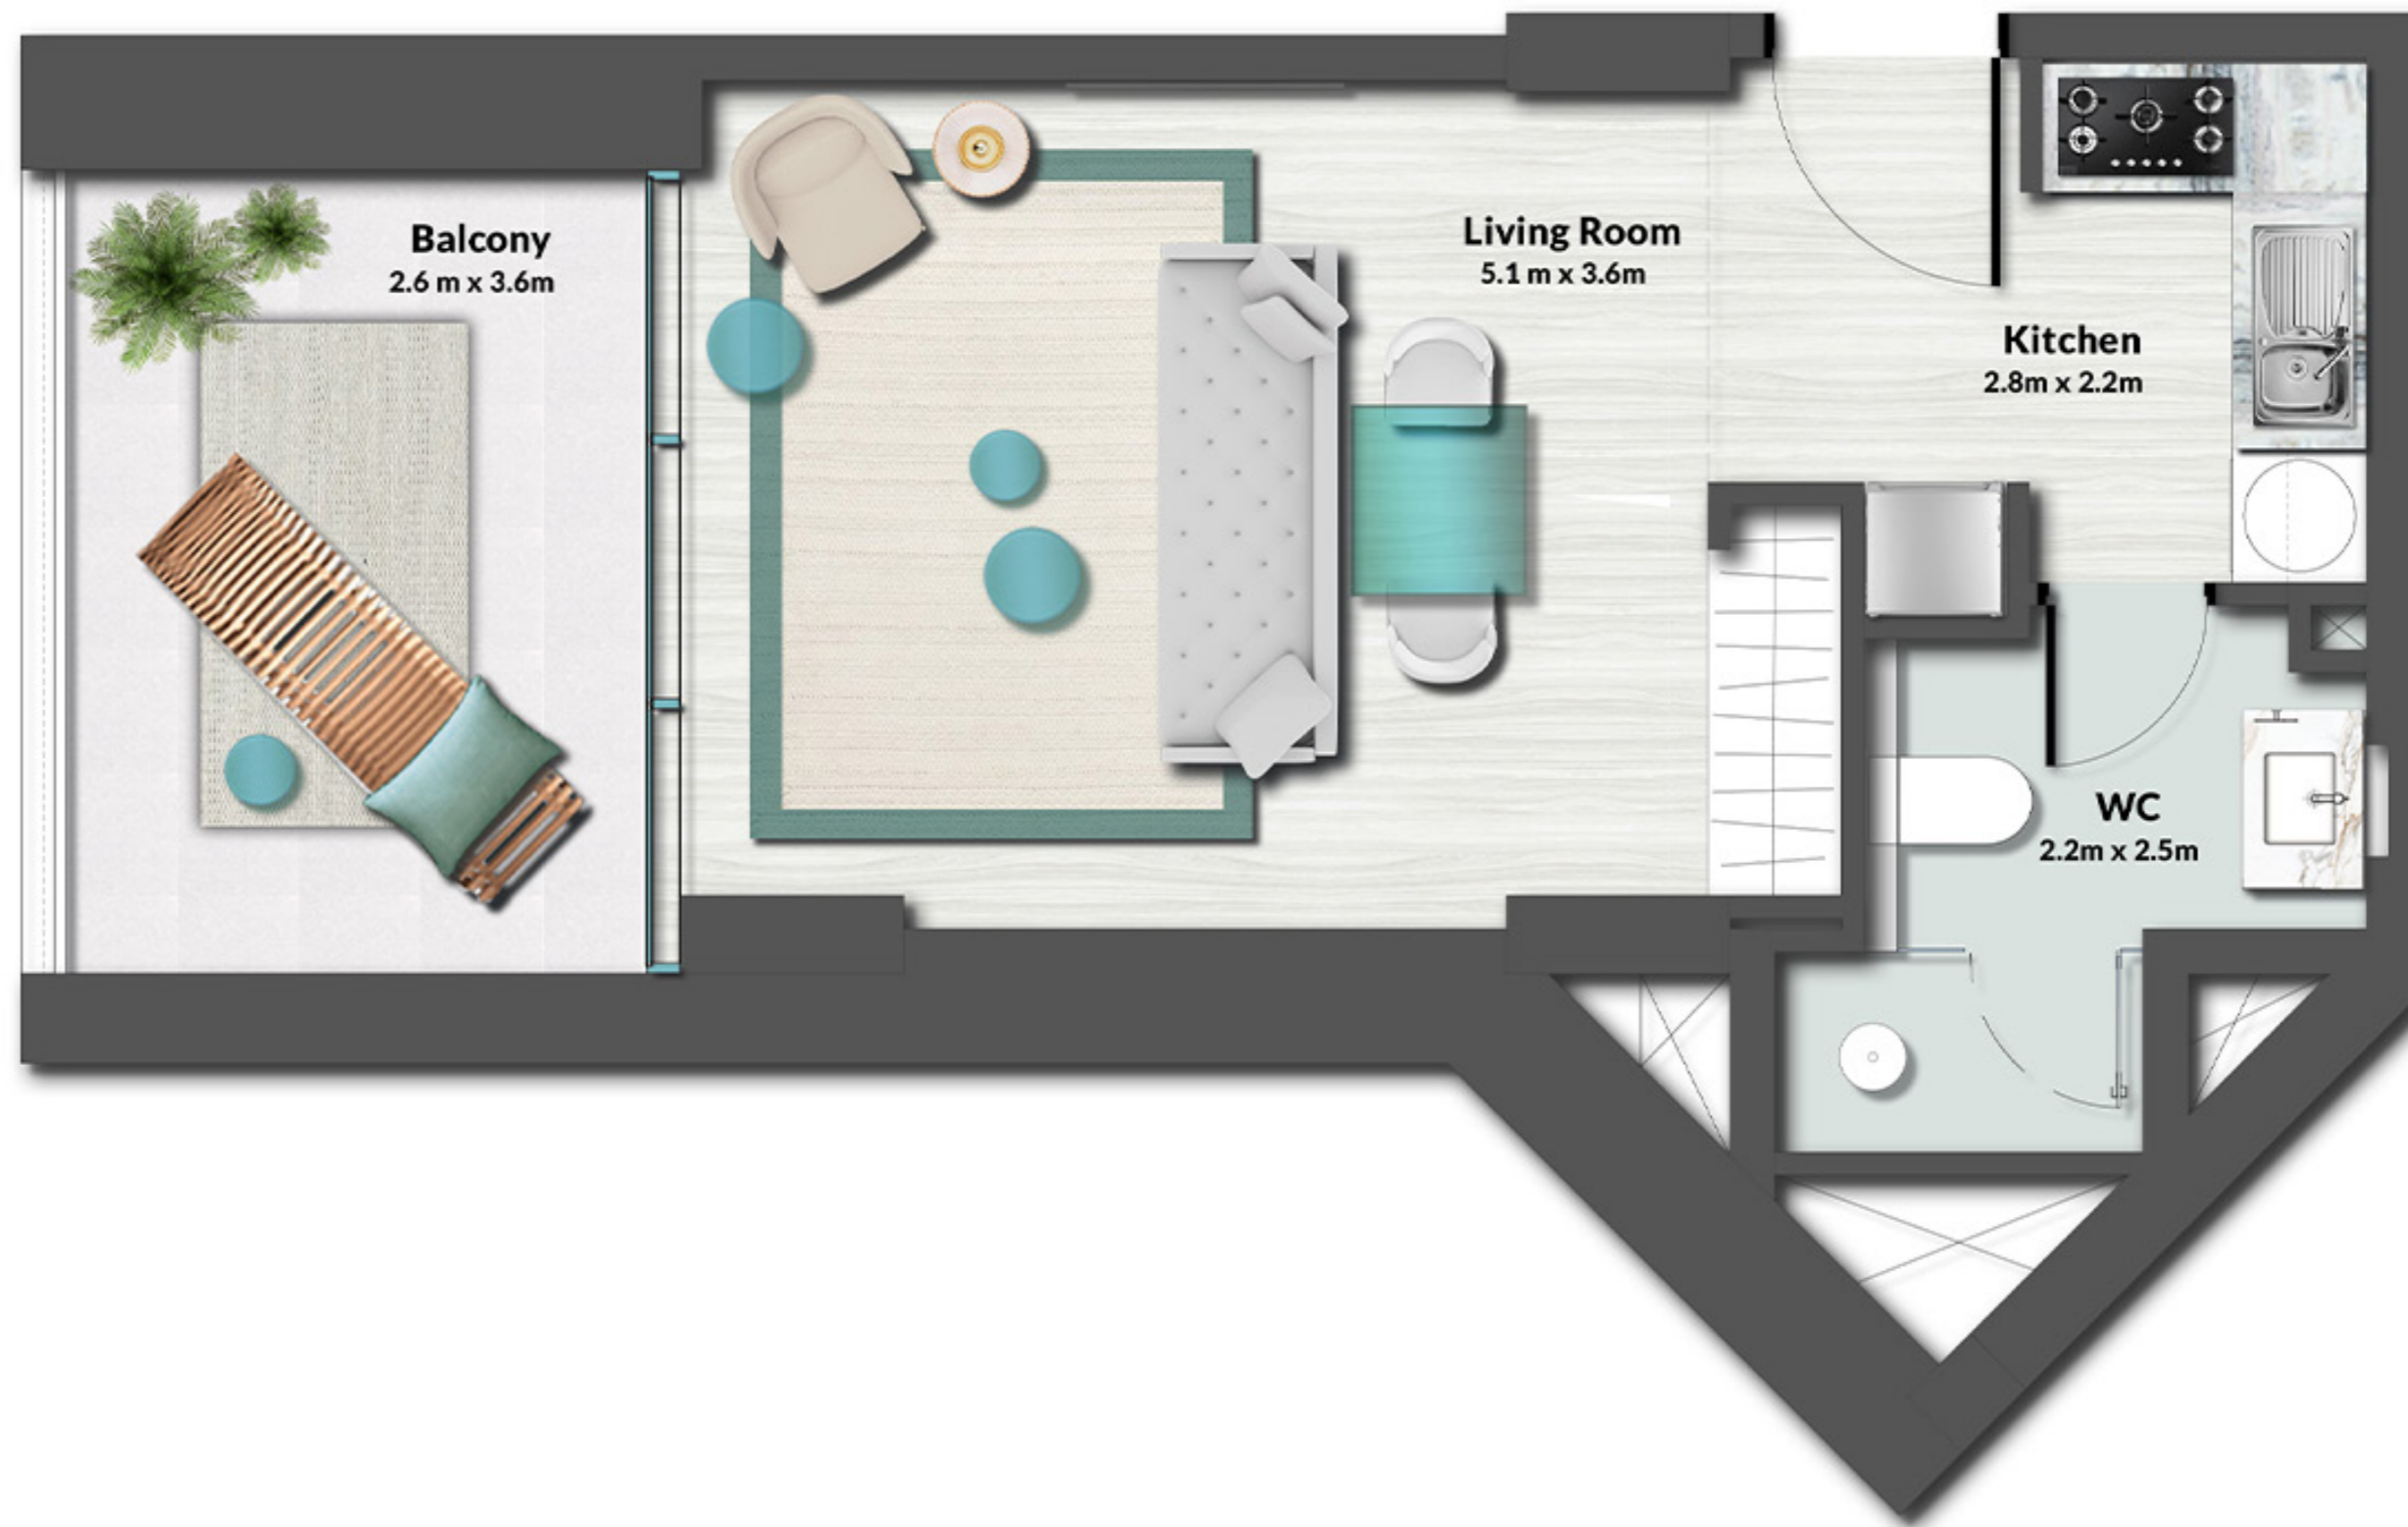

UNIT
02, 03, 32, 33

STUDIO

LEVEL 4 TYPE 2

SUITE AREA	349.07 SQ.FT.	32.43 SQ.M.
BALCONY AREA	103.87 SQ.FT.	9.65 SQ.M.
TOTAL AREA	452.95 SQ.FT.	42.08 SQ.M.

UNIT

01, 09, 14, 21, 26, 34

1 BEDROOM

LEVEL 4 TYPE 1