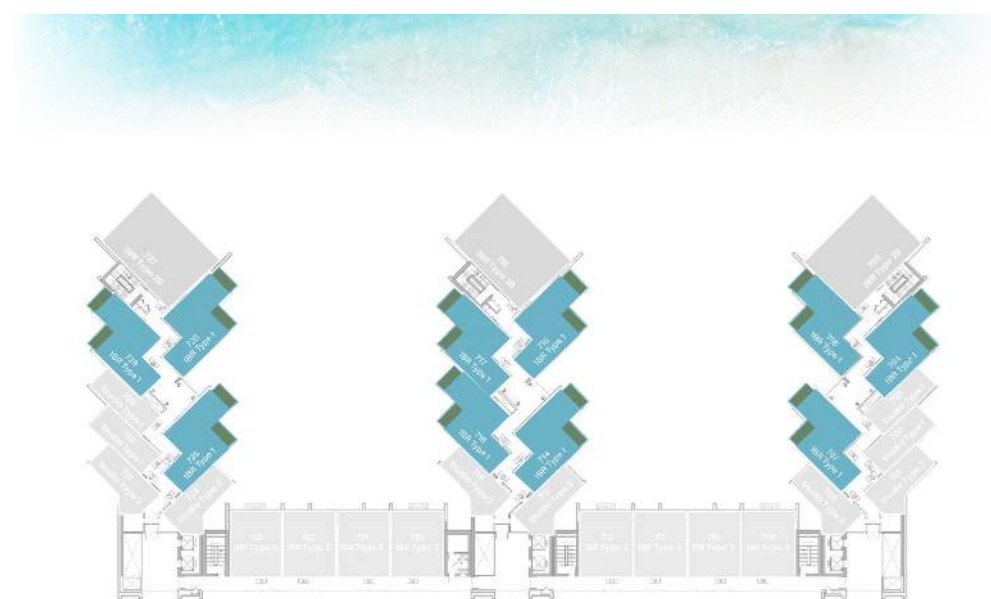

1 BEDROOM

LEVEL 7 & 8 TYPE 1

SUITE AREA	655.85 SQ.FT.	60.93 SQ.M.
BALCONY AREA	156.72 SQ.FT.	14.56 SQ.M.
TOTAL AREA	812.57 SQ.FT.	75.49 SQ.M.

UNIT

04, 06, 07, 14, 15, 17, 18, 25, 26, 28