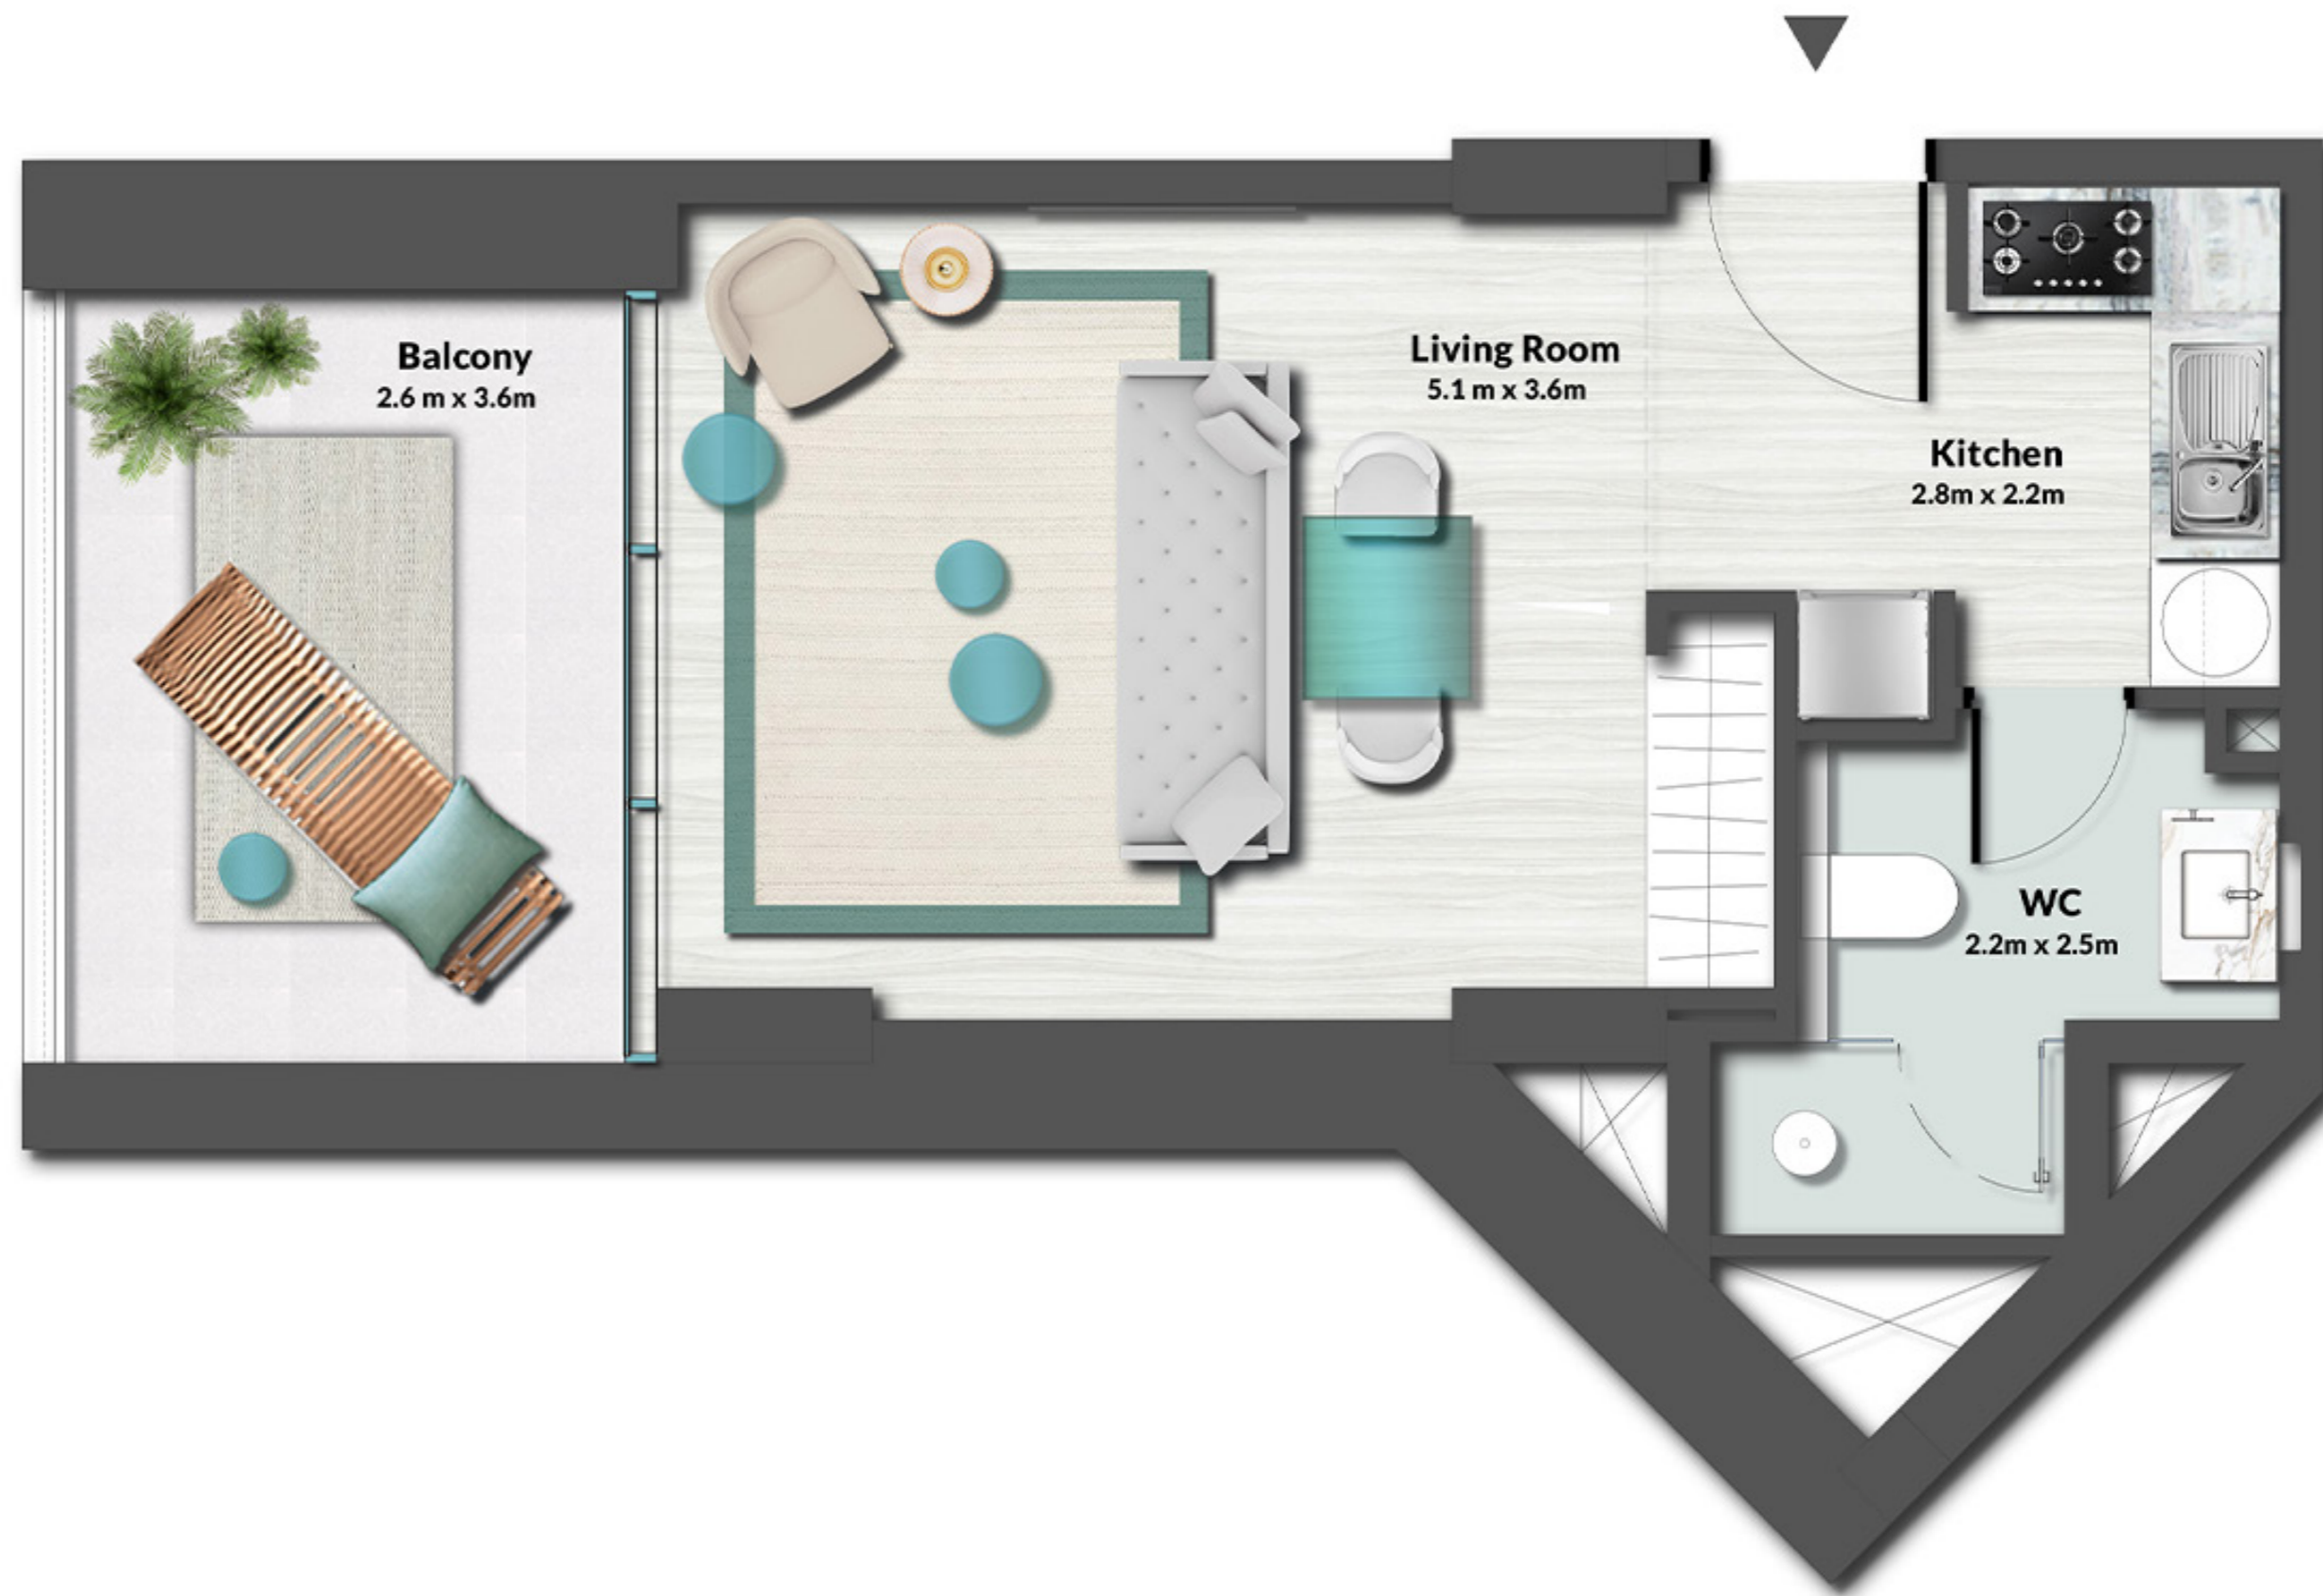

UNIT
01, 21, 34

STUDIO

LEVEL 1 TYPE 3

SUITE AREA	381.26 SQ.FT.	35.42 SQ.M.
BALCONY AREA	101.72 SQ.FT.	9.45 SQ.M.
TOTAL AREA	482.98 SQ.FT.	44.87 SQ.M.

UNIT
09, 14, 26

STUDIO

LEVEL 1 TYPE 4

SUITE AREA	349.07 SQ.FT.	32.43 SQ.M.
BALCONY AREA	80.41 SQ.FT.	7.47 SQ.M.
TOTAL AREA	429.48 SQ.FT.	39.90 SQ.M.

UNIT
25 ,22 ,13 ,10

1 BEDROOM

LEVEL 1 TYPE 1

SUITE AREA	675.65 SQ.FT.	62.77 SQ.M.
BALCONY AREA	165.01 SQ.FT.	15.33 SQ.M.
TOTAL AREA	840.66 SQ.FT.	78.10 SQ.M.

UNIT

04, 06, 07, 08, 15, 16, 17, 19, 20, 27, 28, 29, 31