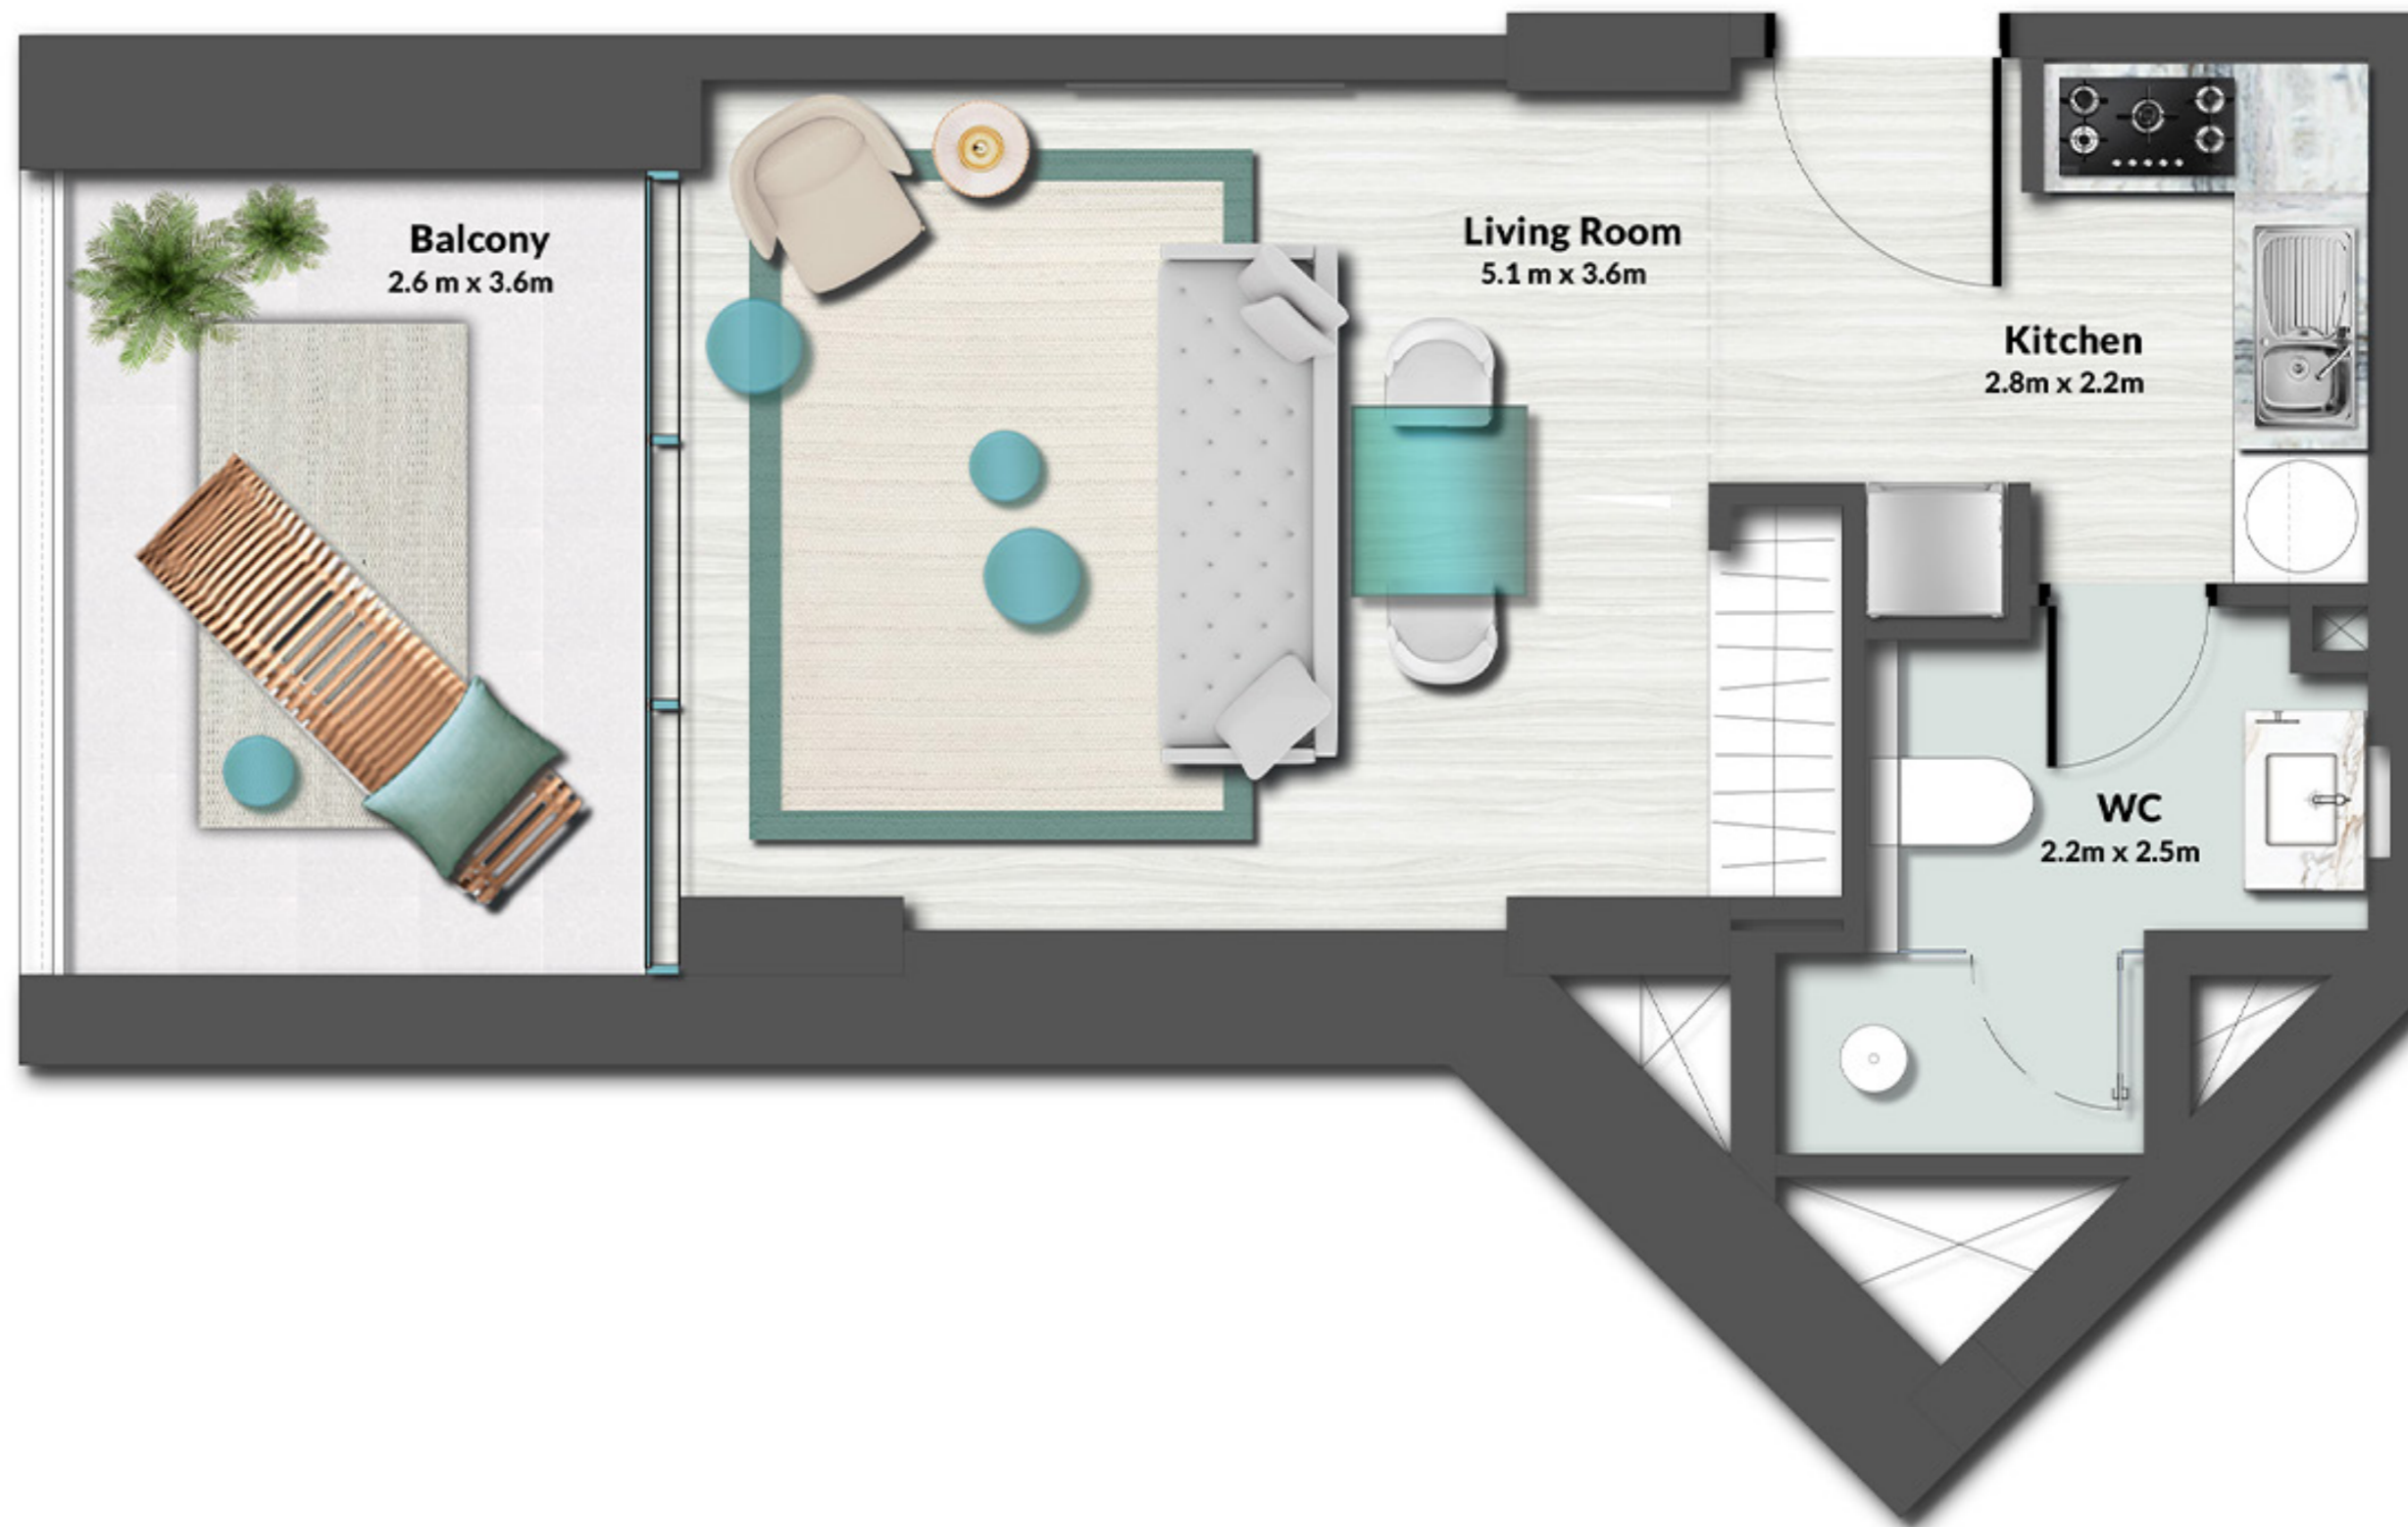

UNIT
02, 03, 29, 30

STUDIO

LEVEL 5 TYPE 2

SUITE AREA	349.07 SQ.FT.	32.43 SQ.M.
BALCONY AREA	104.19 SQ.FT.	9.68 SQ.M.
TOTAL AREA	453.27 SQ.FT.	42.11 SQ.M.

UNIT

01, 08, 13, 19, 24, 31

1 BEDROOM

LEVEL 5 TYPE 1