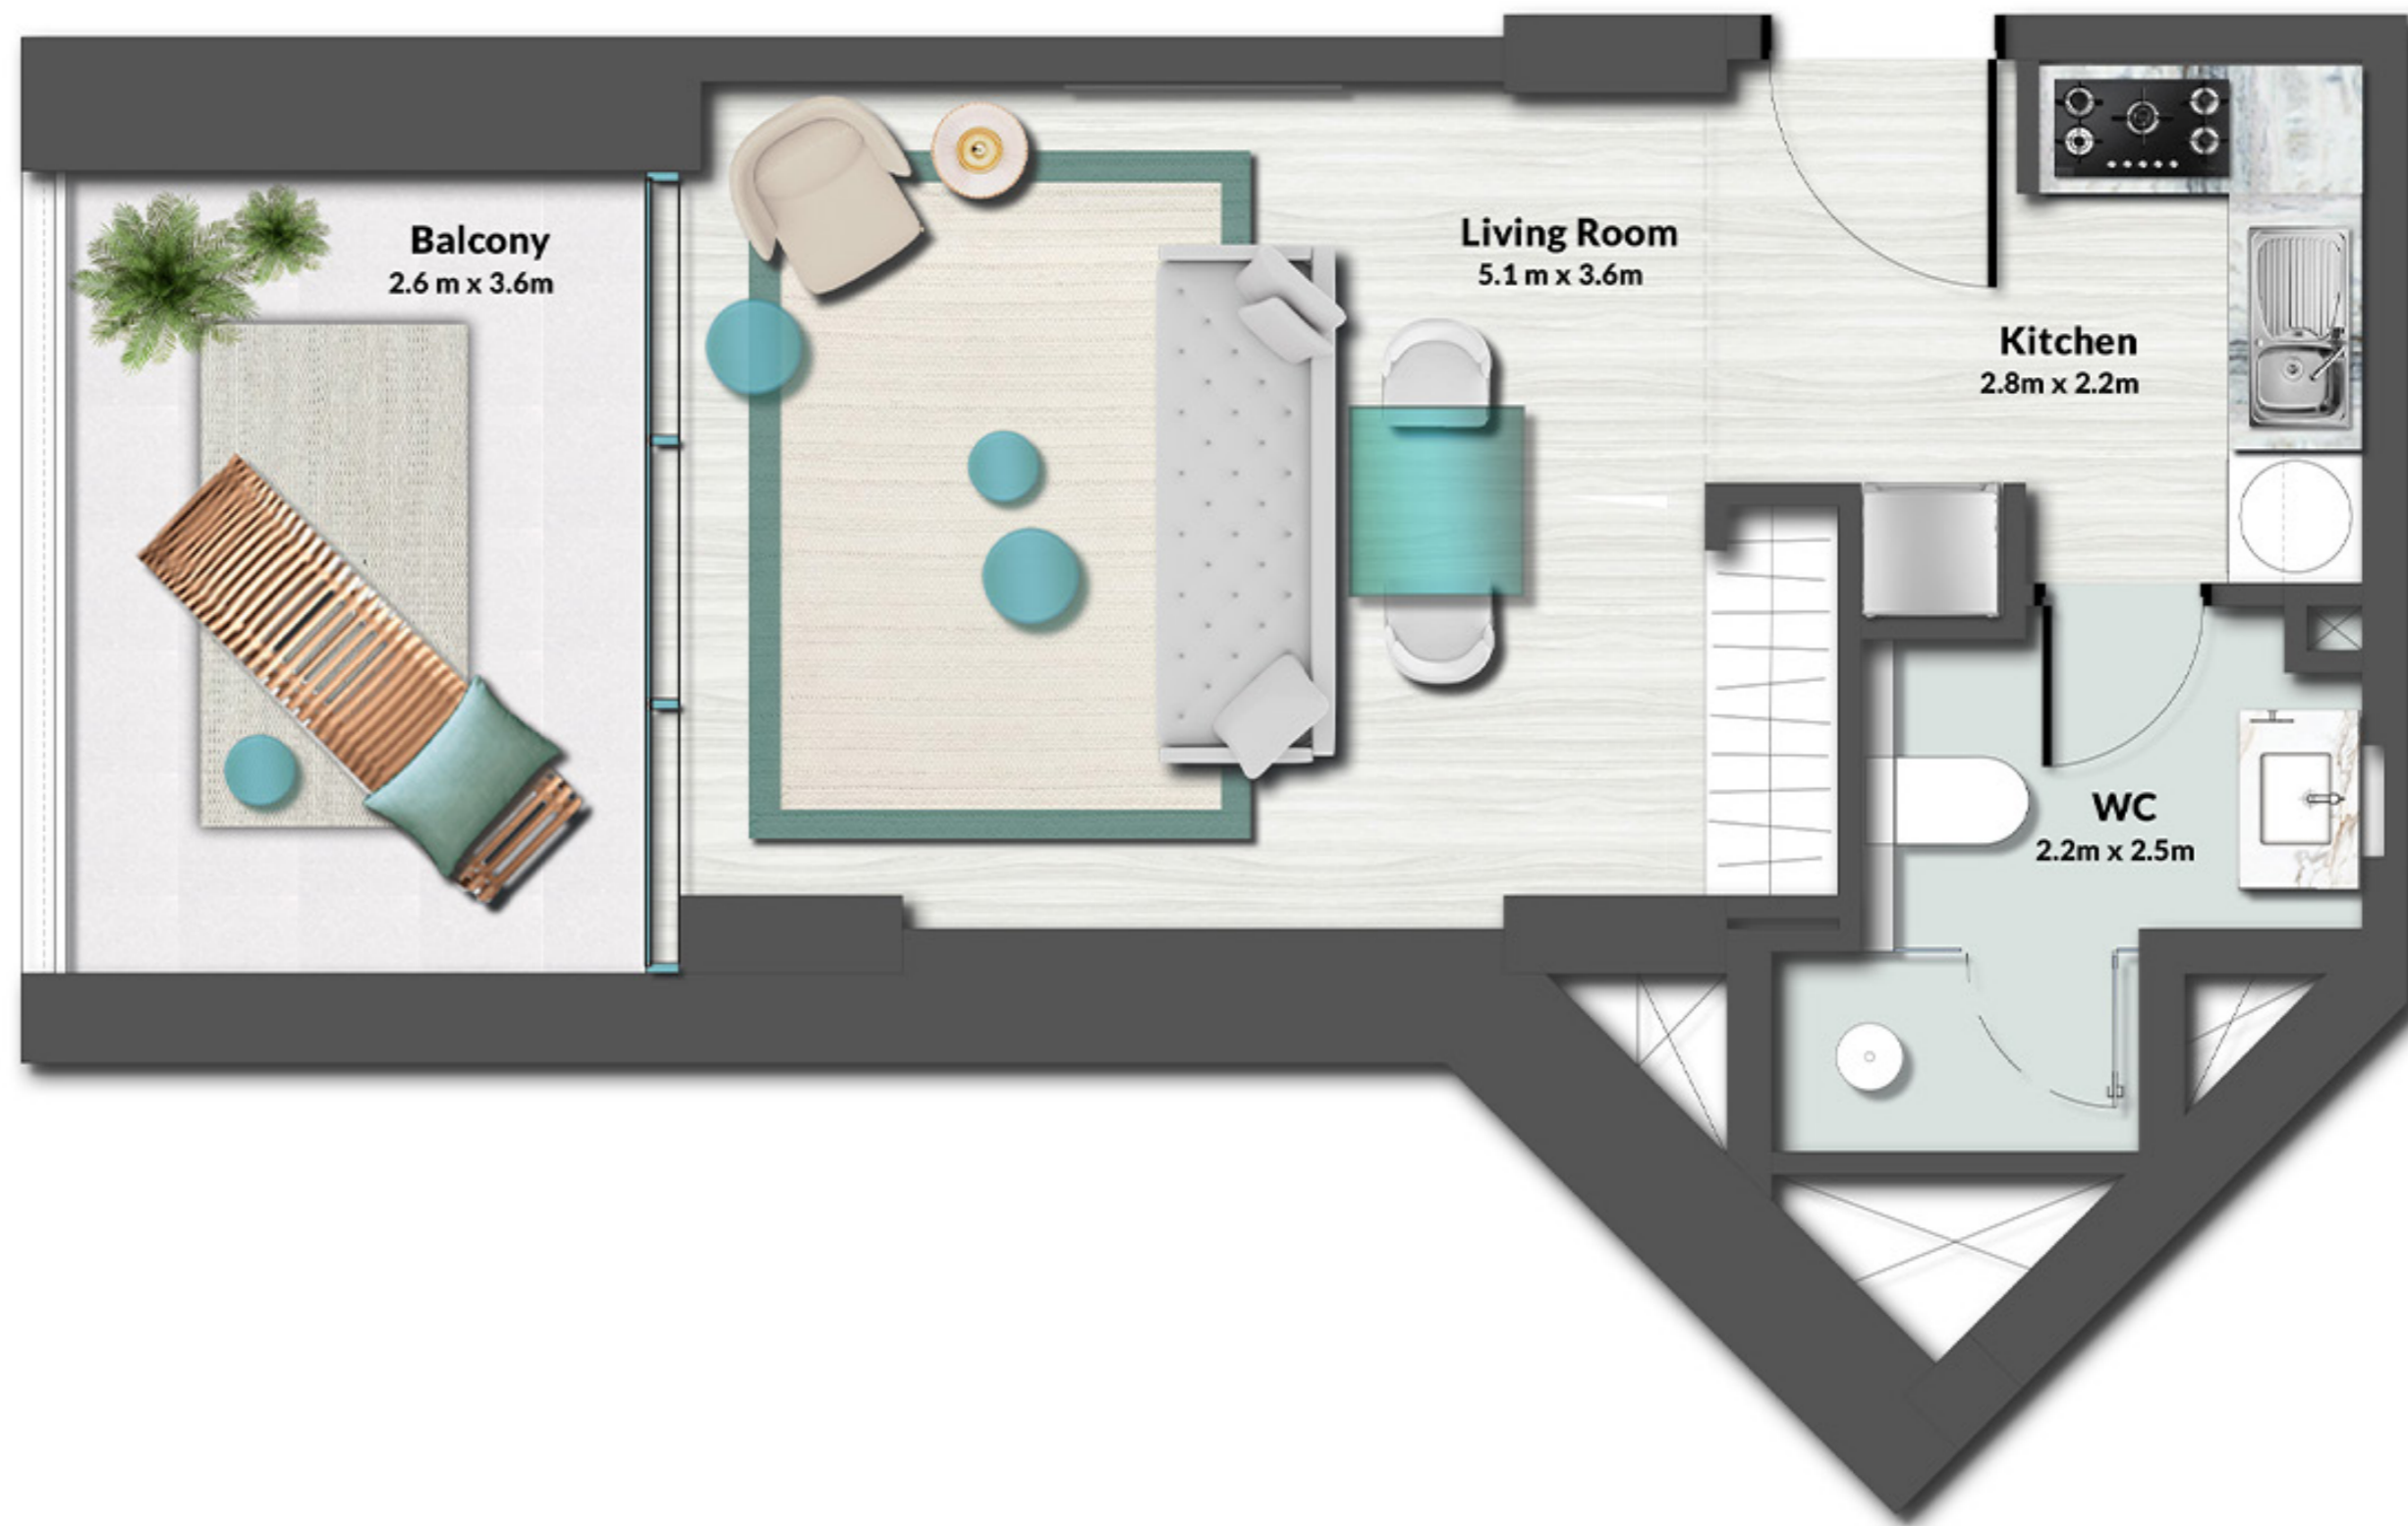

STUDIO

LEVEL 6 TYPE 2

SUITE AREA	349.07 SQ.FT.	32.43 SQ.M.
BALCONY AREA	104.19 SQ.FT.	9.68 SQ.M.
TOTAL AREA	453.27 SQ.FT.	42.11 SQ.M.

UNIT

01, 08, 13, 19, 24, 31