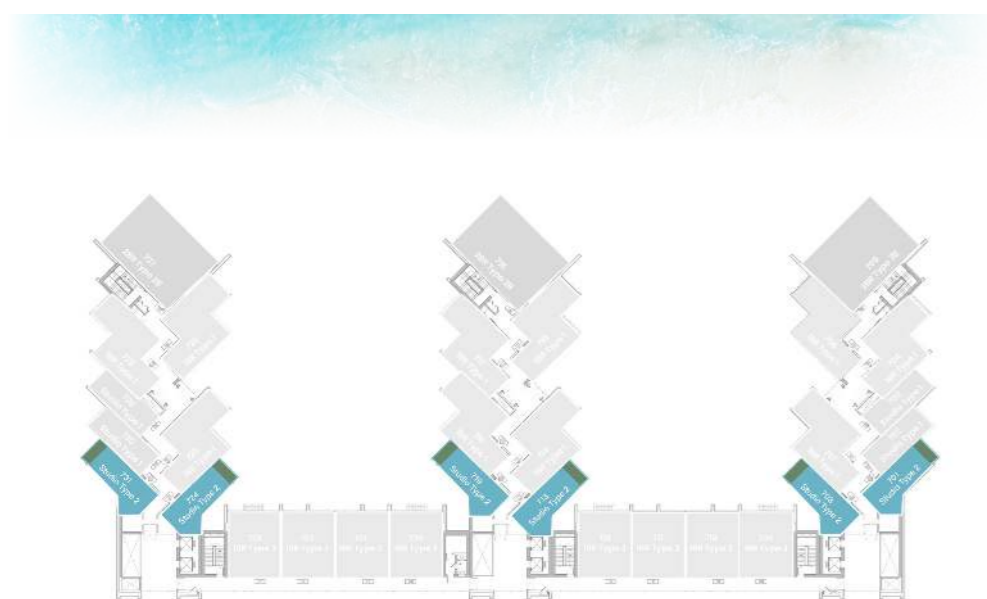

UNIT
02, 03, 29, 30

STUDIO

LEVEL 7 & 8 TYPE 2

SUITE AREA	349.40 SQ.FT.	32.46 SQ.M.
BALCONY AREA	103.87 SQ.FT.	9.65 SQ.M.
TOTAL AREA	453.27 SQ.FT.	42.11 SQ.M.

UNIT

01, 08, 13, 19, 24, 31

1 BEDROOM

LEVEL 7 & 8 TYPE 1