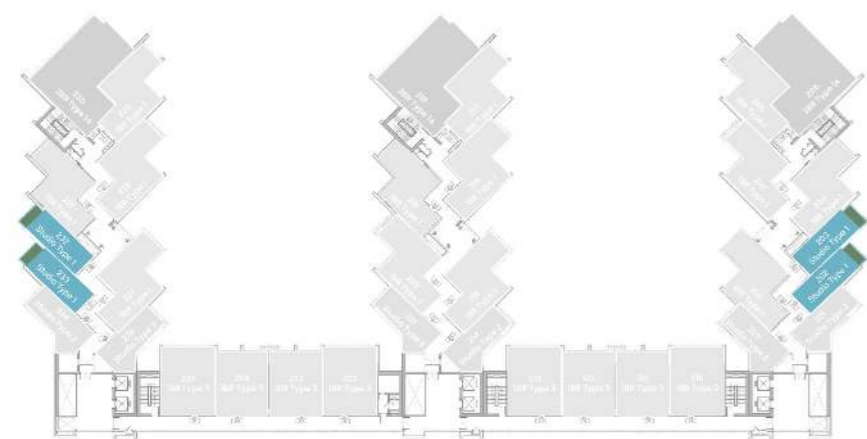

STUDIO

LEVEL 2 TYPE 1

SUITE AREA	327.87 SQ.FT.	30.46 SQ.M.
BALCONY AREA	103.87 SQ.FT.	9.65 SQ.M.
TOTAL AREA	431.74 SQ.FT.	40.11 SQ.M.

UNIT
02, 03, 32, 33