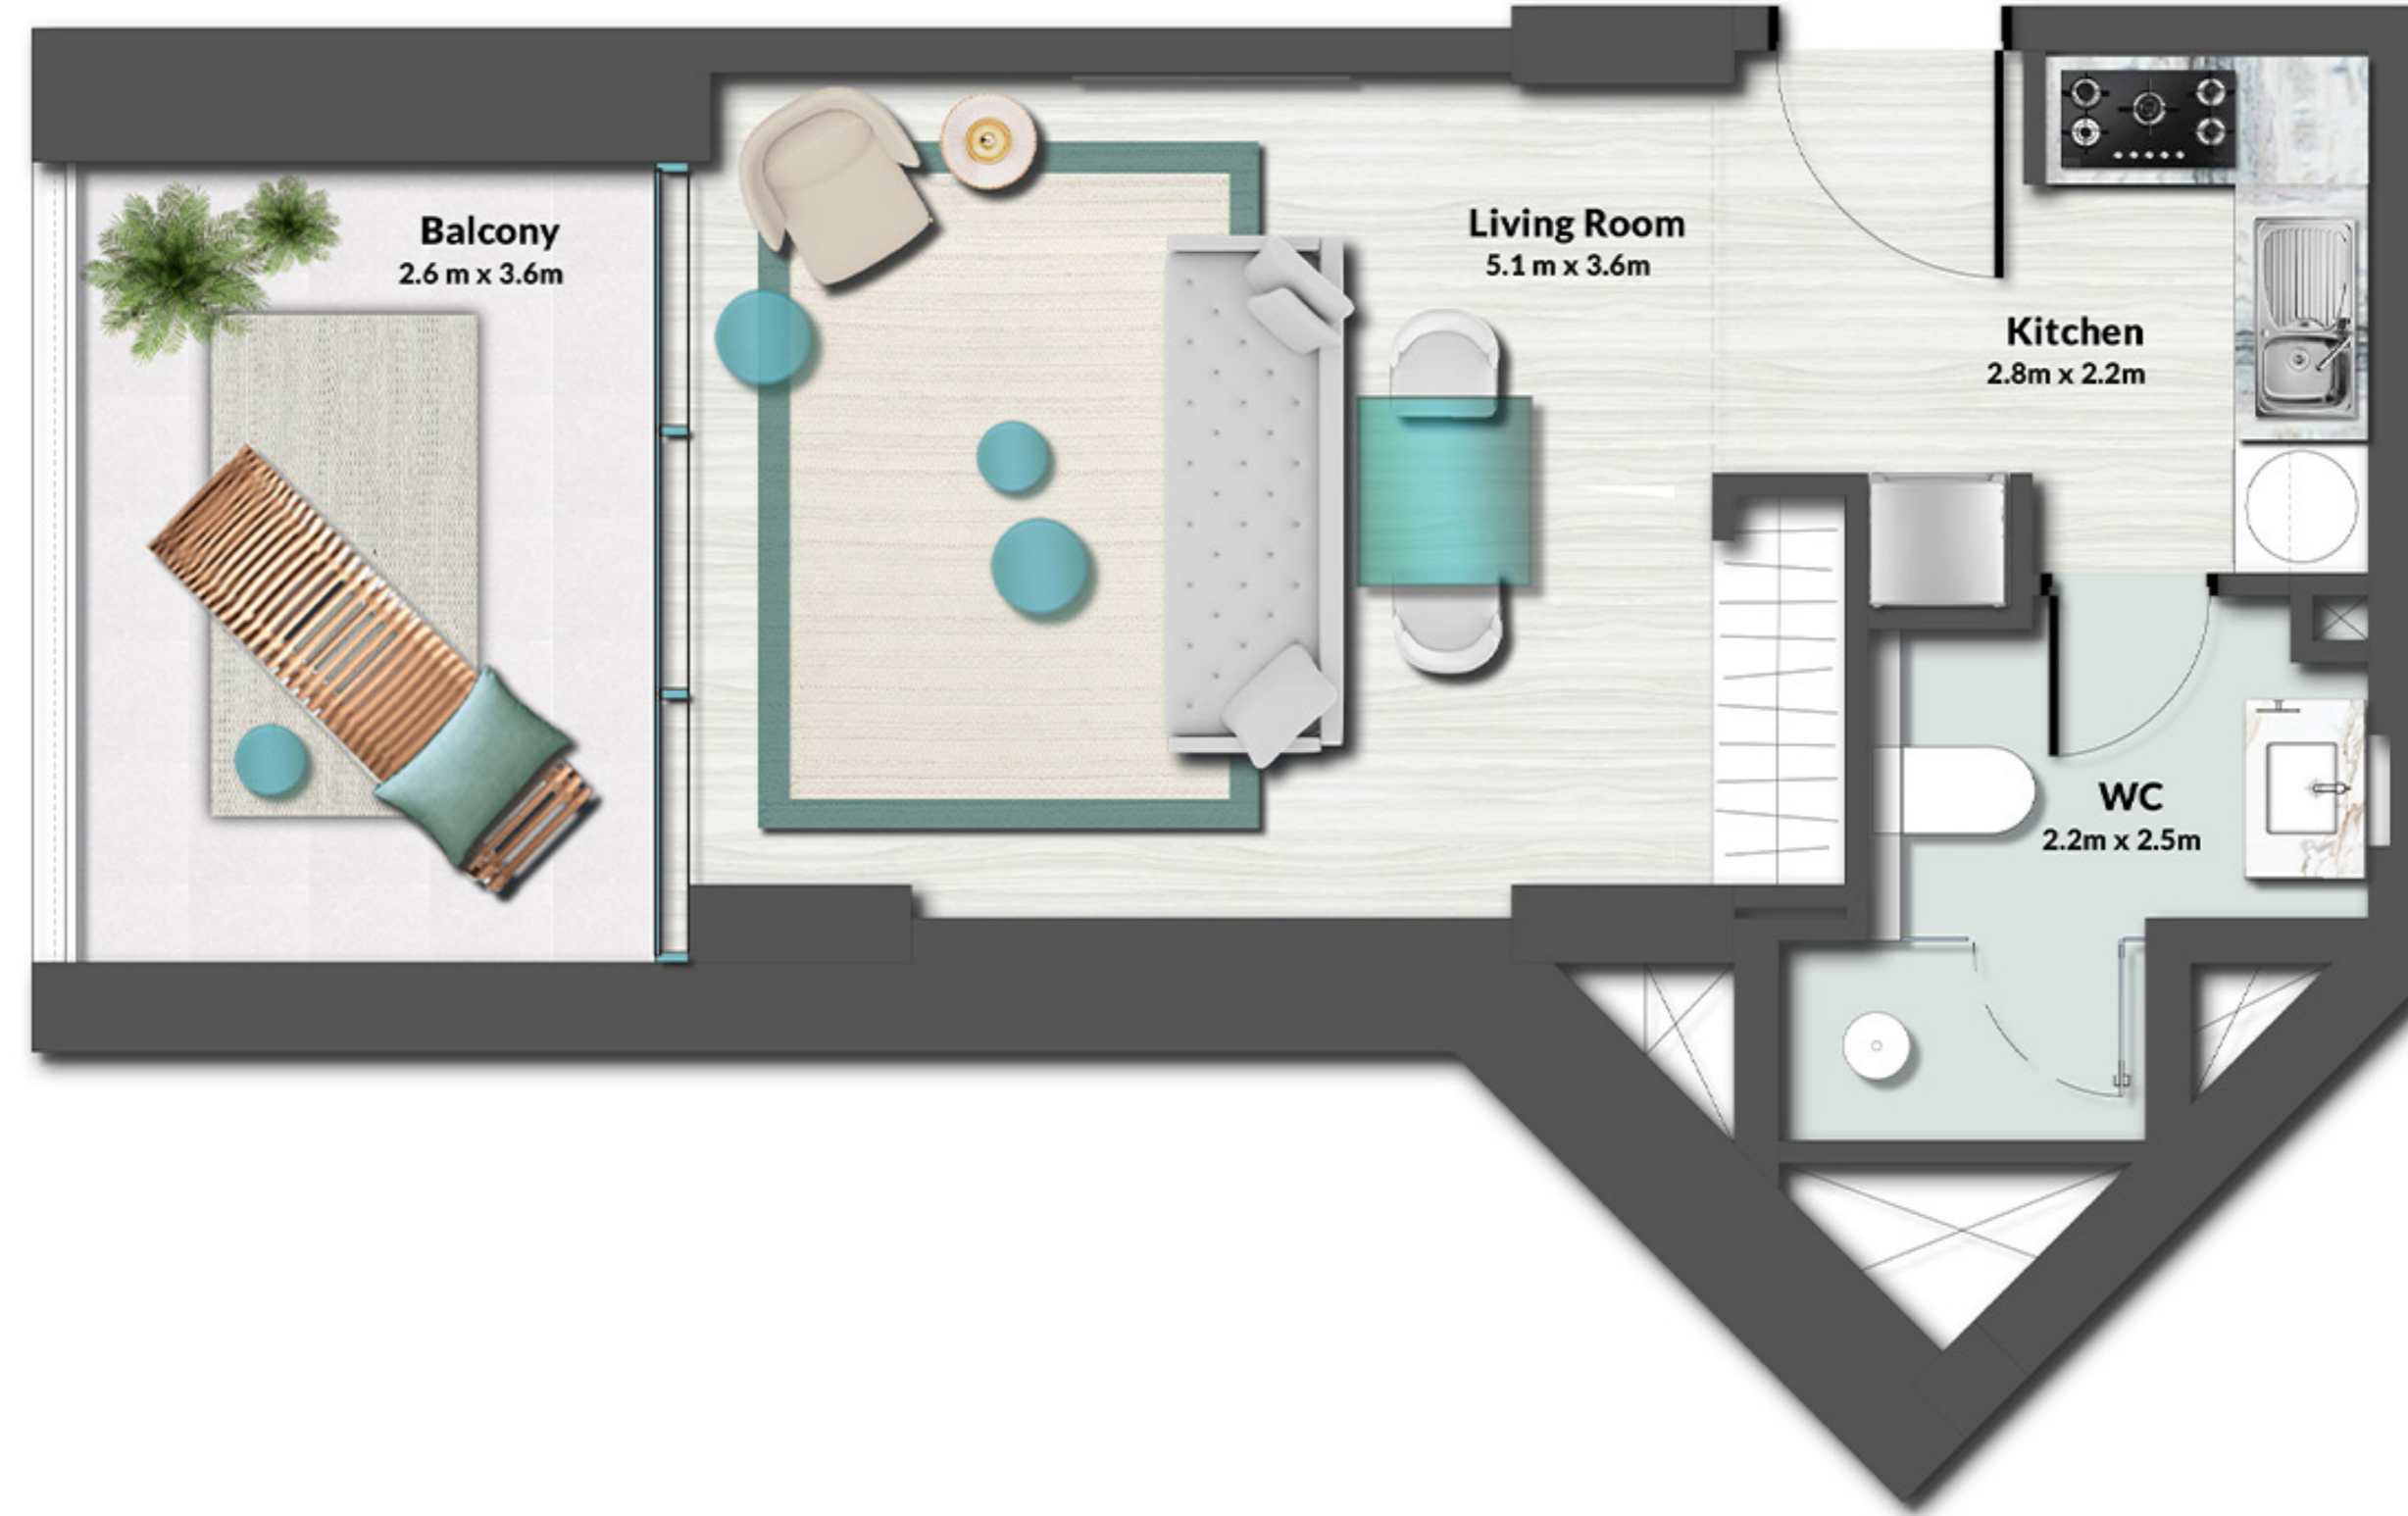

STUDIO

LEVEL 9 TYPE 2

SUITE AREA	349.07 SQ.FT.	32.43 SQ.M.
BALCONY AREA	122.71 SQ.FT.	11.40 SQ.M.
TOTAL AREA	471.78 SQ.FT.	43.83 SQ.M.

UNIT

01, 08, 13, 19, 24, 31