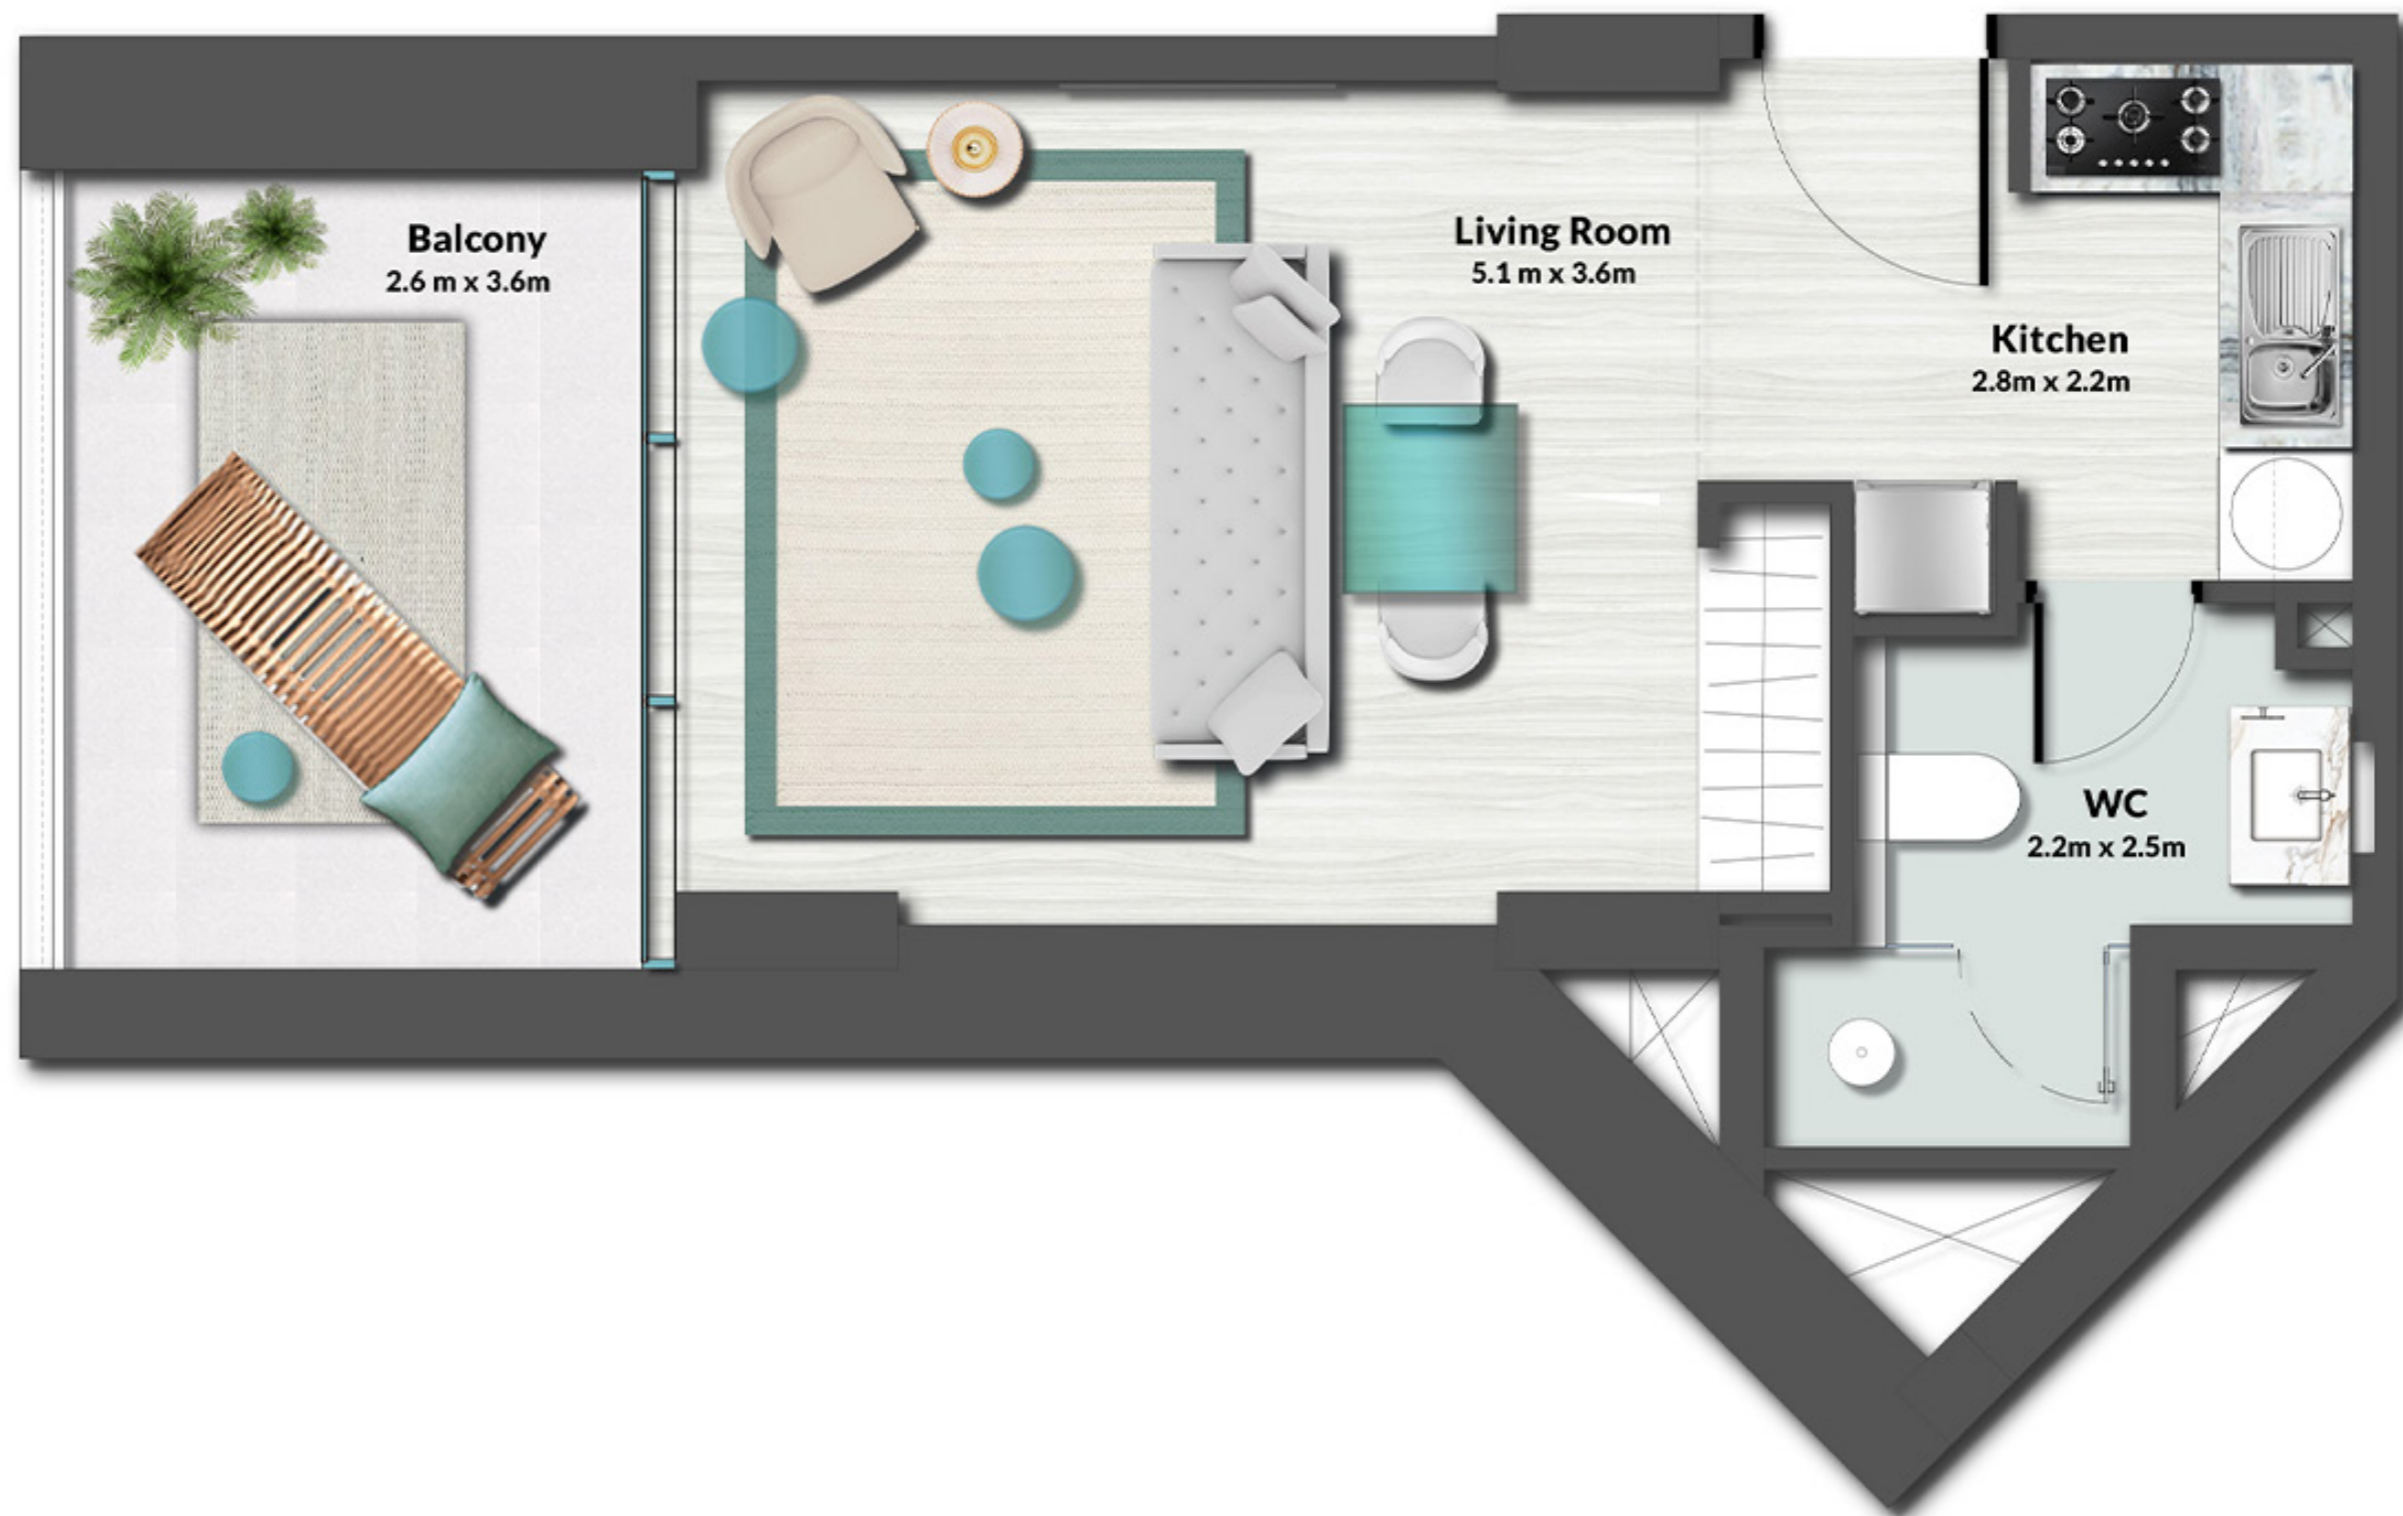

UNIT
02, 03, 32, 33

STUDIO

LEVEL 2 TYPE 2

SUITE AREA	351.98 SQ.FT.	32.70 SQ.M.
BALCONY AREA	88.80 SQ.FT.	8.25 SQ.M.
TOTAL AREA	440.78 SQ.FT.	40.95 SQ.M.

UNIT

01, 09, 14, 21, 26, 34

1 BEDROOM

LEVEL 2 TYPE 1