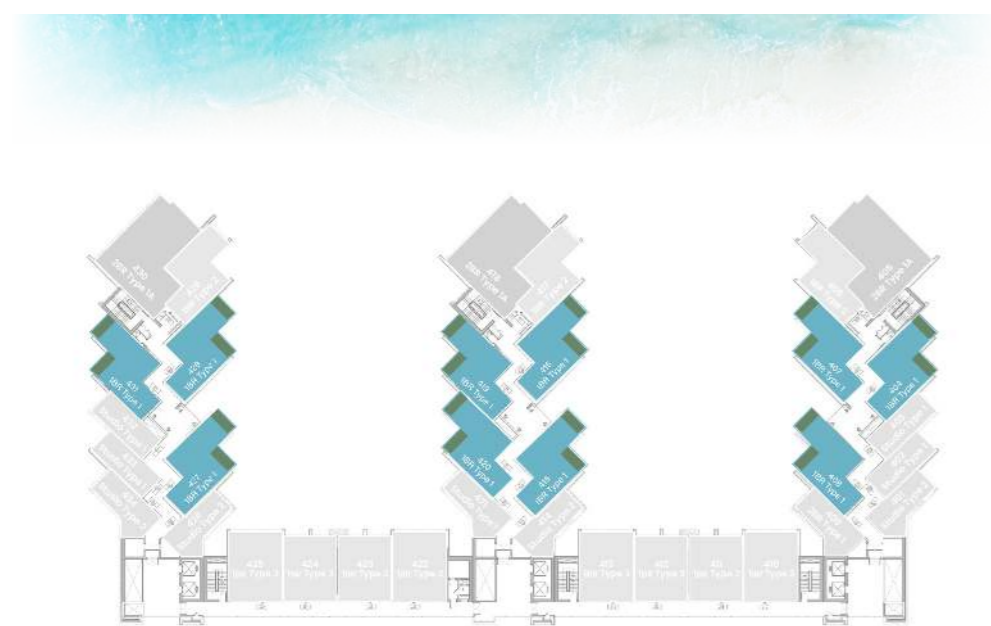

1 BEDROOM

LEVEL 4 TYPE 1

SUITE AREA	654.77 SQ.FT.	60.83 SQ.M.
BALCONY AREA	138.53 SQ.FT.	12.87 SQ.M.
TOTAL AREA	793.30 SQ.FT.	73.70 SQ.M.

UNIT

04, 07, 08, 15, 16, 19, 20, 27, 28, 31