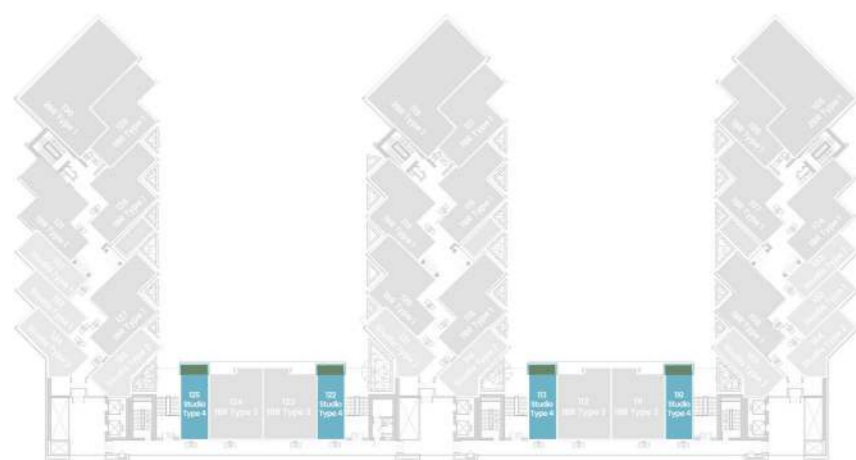

UNIT
01, 21, 34

STUDIO

LEVEL 1 TYPE 3

SUITE AREA	381.26 SQ.FT.	35.42 SQ.M.
BALCONY AREA	101.72 SQ.FT.	9.45 SQ.M.
TOTAL AREA	482.98 SQ.FT.	44.87 SQ.M.

UNIT
09, 14, 26

STUDIO

LEVEL 1 TYPE 4

SUITE AREA	349.07 SQ.FT.	32.43 SQ.M.
BALCONY AREA	80.41 SQ.FT.	7.47 SQ.M.
TOTAL AREA	429.48 SQ.FT.	39.90 SQ.M.

UNIT
25 ,22 ,13 ,10

1 BEDROOM

LEVEL 1 TYPE 1

SUITE AREA	675.65 SQ.FT.	62.77 SQ.M.
BALCONY AREA	165.01 SQ.FT.	15.33 SQ.M.
TOTAL AREA	840.66 SQ.FT.	78.10 SQ.M.

UNIT

04, 06, 07, 08, 15, 16, 17, 19, 20, 27, 28, 29, 31