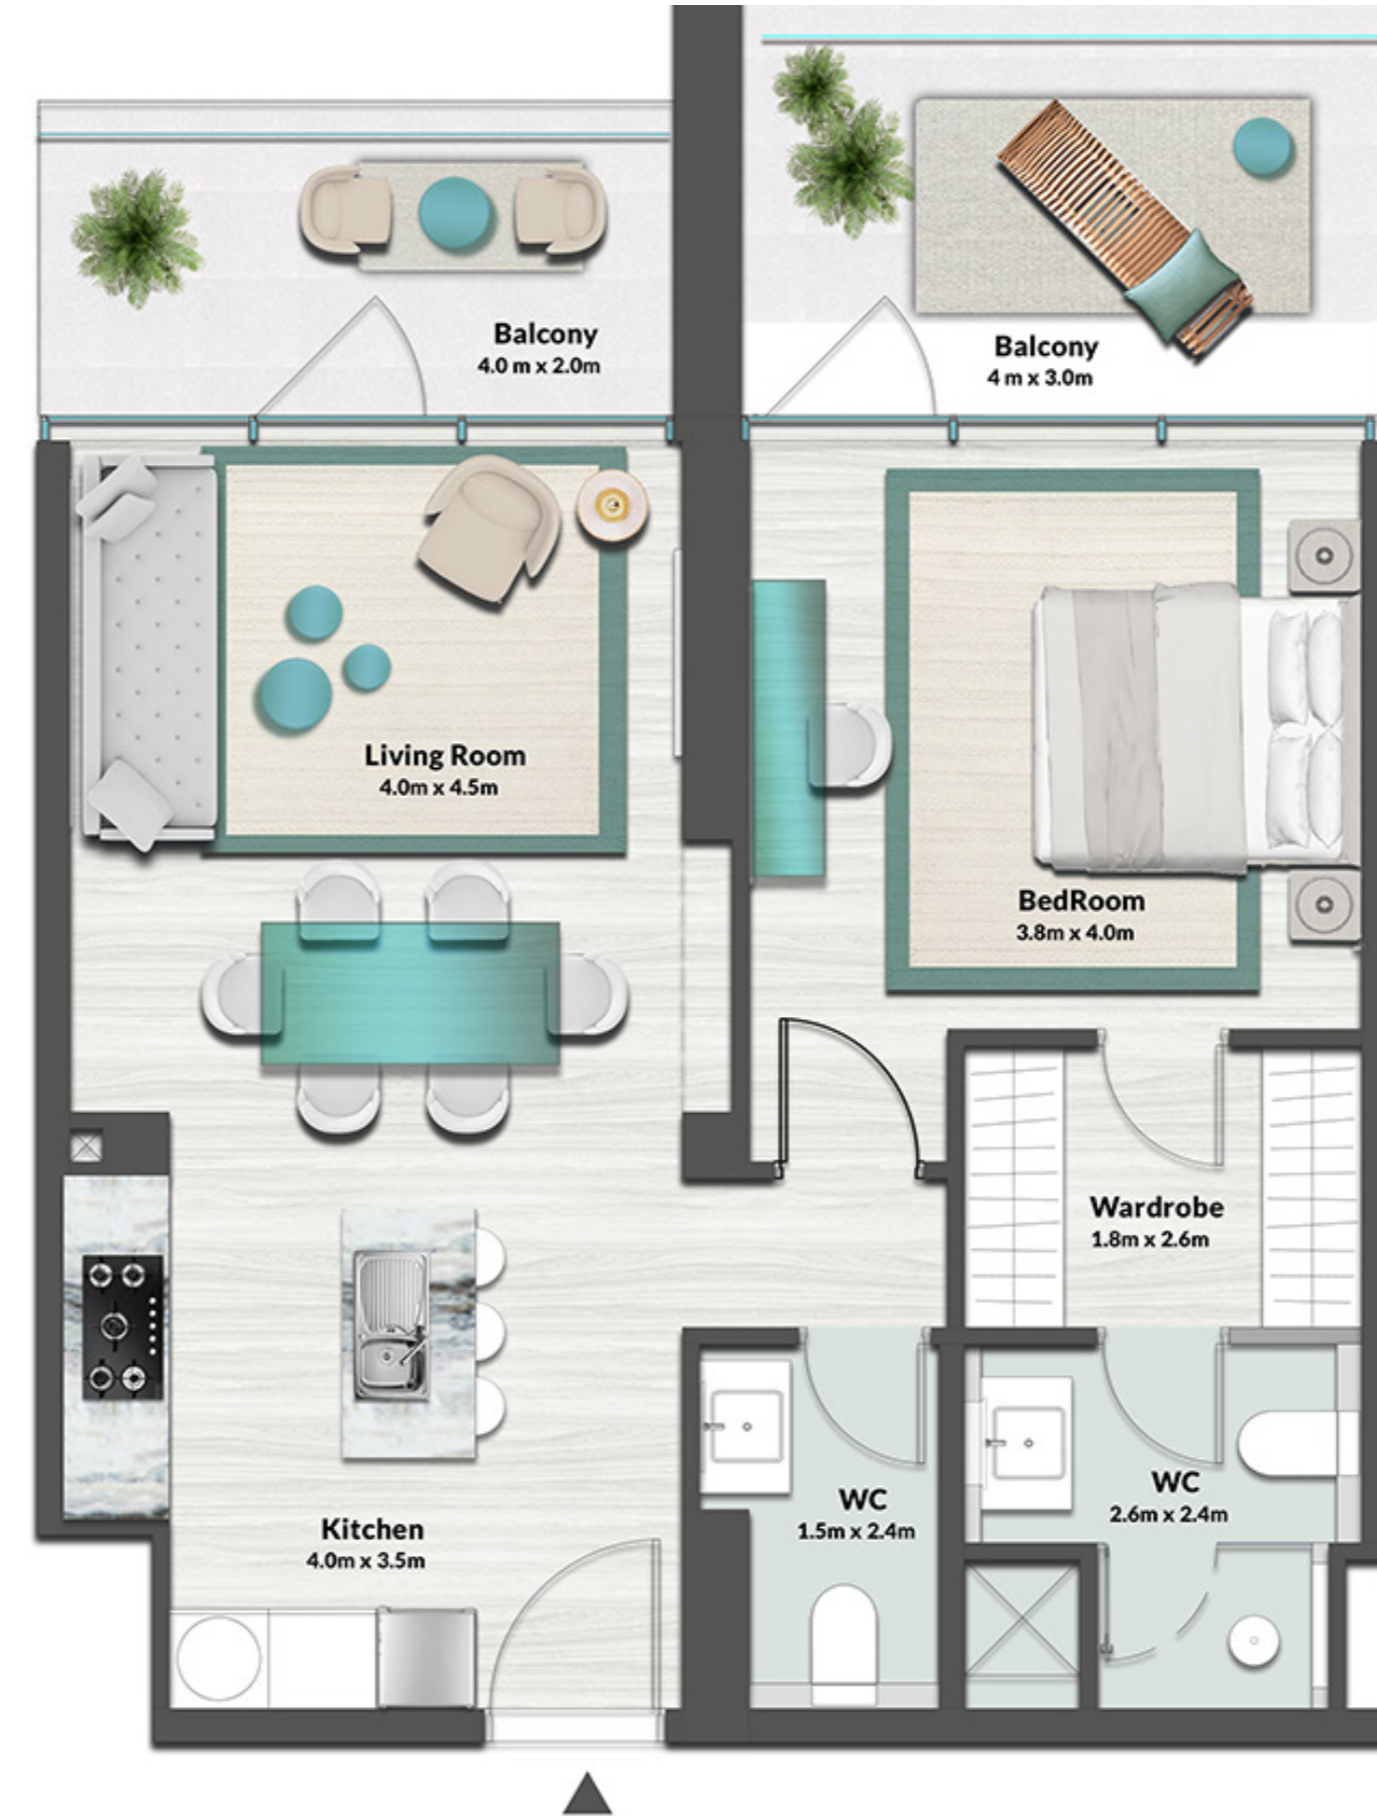

1 BEDROOM

LEVEL 5 TYPE 3

SUITE AREA	652.08 SQ.FT.	60.58 SQ.M.
BALCONY AREA	151.66 SQ.FT.	14.09 SQ.M.
TOTAL AREA	803.74 SQ.FT.	74.67 SQ.M.

UNIT

09, 10, 11, 12, 20, 21, 22, 23