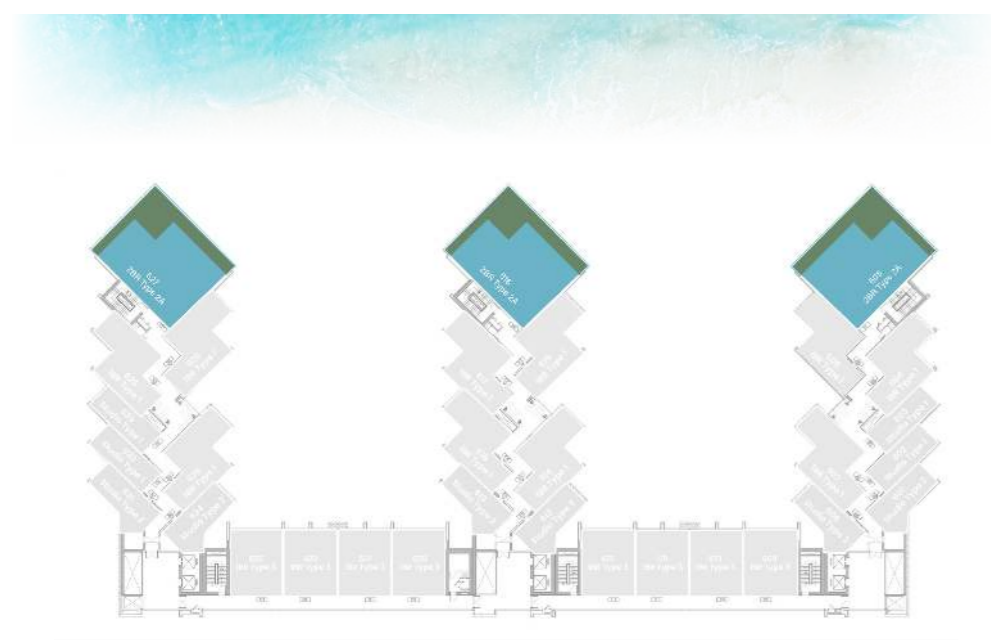

LEVEL 6 TYPE 2A

SUITE AREA	1,282.95 SQ.FT.	119.19 SQ.M.
BALCONY AREA	704.18 SQ.FT.	65.42 SQ.M.
TOTAL AREA	1,987.13 SQ.FT.	184.61 SQ.M.

UNIT
05, 16, 27

7TH & 8TH
FLOOR

STUDIO

LEVEL 7 & 8 TYPE 1

SUITE AREA	327.98 SQ.FT.	30.47 SQ.M.
BALCONY AREA	88.80 SQ.FT.	8.25 SQ.M.
TOTAL AREA	416.78 SQ.FT.	38.72 SQ.M.